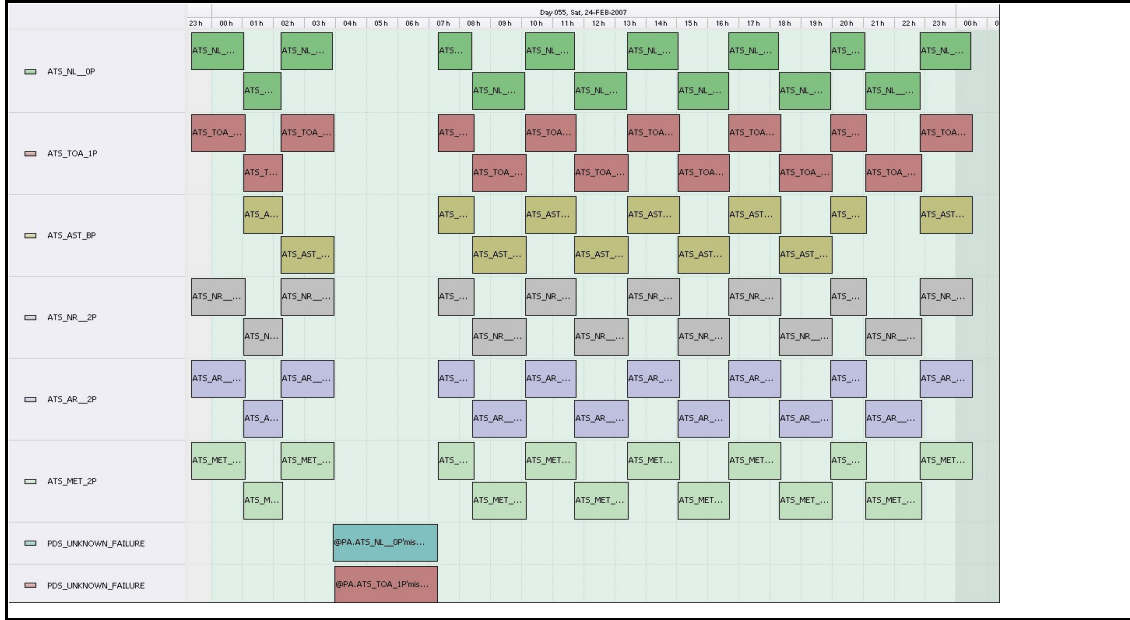

DPQC Daily Check of AATSR Data

24-Feb-07

DATA ACQUISITION DATE: 24-Feb-07
INSPECTION DATE: 26-Feb-07

--> Go to 'Product Generation' sheet to select date

Move Daily Maps

Previous Instrument Operational Events	
19-Feb-07	Nothing planned
20-Feb-07	Nothing planned
21-Feb-07	Nothing planned
22-Feb-07	Nothing planned
23-Feb-07	Nothing planned

Upcoming Instrument Operational Events	
24-Feb-07	USV Launch: Envisat on-request services cancelled
25-Feb-07	Nothing planned
26-Feb-07	Nothing planned
27-Feb-07	Nothing planned
28-Feb-07	Nothing planned

Daily Gantt Chart

Update

Comments: Missing L0 (#1) Data unknown cause

FLAGS

FLAG

Meteo Products

Data acquisition date: 24-Feb-07 Inspection date: 26-Feb-07

Total # Products: 13
Server Availability: Nominal

Comments: None

Browse Products

Data acquisition date: 24-Feb-07 Inspection date: 26-Feb-07

Source: EDS

Comments: Orbits 26067/8 unavailable

FLAG

Instrument Health

List of all QA orbit summary files deposited on: 24-Feb-07

Orbit #	Acquired	Comments
26056	23-Feb-07	High Jitter
26057	23-Feb-07	High Jitter
26059	23-Feb-07	High Jitter
26060	23-Feb-07	High Jitter
26061	23-Feb-07	High Jitter
26062	23-Feb-07	High Jitter
26063	23-Feb-07	High Jitter
26064	23-Feb-07	High Jitter
26065	24-Feb-07	None
26066	24-Feb-07	High Jitter
26069	24-Feb-07	High Jitter

FLAG
FLAG
FLAG
FLAG
FLAG
FLAG
FLAG
FLAG

Daily status from the RAL EDS web-site on: 26-Feb-07

Current Instrument Status: Nominal
Envisat Platform Status: Nominal

FLAG
FLAG

Weekly

Latest version of the weekly RAL report on: 26-Feb-07

Out of date by: 14 days

Report Date: 12-Feb-07
Anomalies: Jitter-rate continues to be closely monitored. Jitter: All orbits above nominal. Mean rates observed between ~100-250 jitters/orbit.