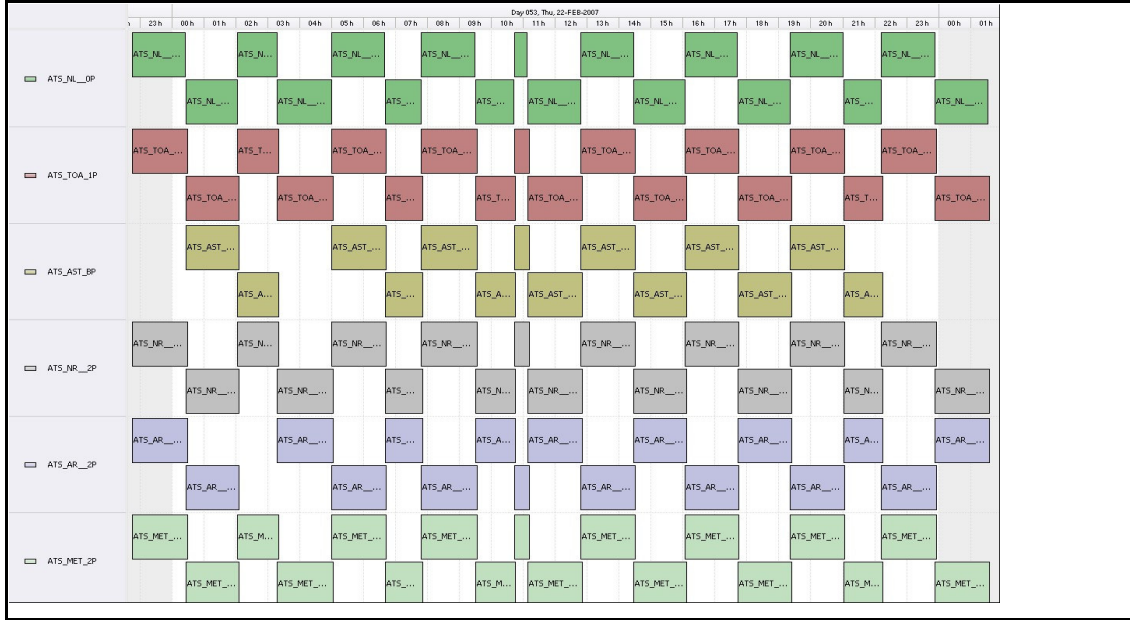

DPQC Daily Check of AATSR Data

22-Feb-07

DATA ACQUISITION DATE: 22-Feb-07
INSPECTION DATE: 23-Feb-07

--> Go to 'Product Generation' sheet to select date

Move Daily Maps

Previous Instrument Operational Events	
17-Feb-07	Nothing planned
18-Feb-07	Nothing planned
19-Feb-07	Nothing planned
20-Feb-07	Nothing planned
21-Feb-07	Nothing planned

Upcoming Instrument Operational Events	
22-Feb-07	Nothing planned
23-Feb-07	Nothing planned
24-Feb-07	Nothing planned
25-Feb-07	Nothing planned
26-Feb-07	Nothing planned

Daily Gantt Chart

Update

Comments: None

FLAGS

Meteo Products

Data acquisition date: 22-Feb-07 Inspection date: 23-Feb-07

Total # Products: 17
Server Availability: Nominal

Comments: None

Browse Products

Data acquisition date: 22-Feb-07 Inspection date: 23-Feb-07

Source: EDS

Comments: None

Instrument Health

List of all QA orbit summary files deposited on: 22-Feb-07

Orbit #	Acquired	Comments
26027	21-Feb-07	High Jitter
26028	21-Feb-07	High Jitter
26029	21-Feb-07	High Jitter
26030	21-Feb-07	High Jitter
26031	21-Feb-07	None
26032	21-Feb-07	High Jitter
26033	21-Feb-07	None
26034	21-Feb-07	High Jitter
26035	21-Feb-07	High Jitter
26036	22-Feb-07	High Jitter
26038	22-Feb-07	None
26039	22-Feb-07	High Jitter
26040	22-Feb-07	None

FLAG
FLAG
FLAG
FLAG
FLAG
FLAG
FLAG
FLAG

Daily status from the RAL EDS web-site on: 22-Feb-07

Current Instrument Status: Nominal
Envisat Platform Status: Nominal

Weekly

Latest version of the weekly RAL report on: 22-Feb-07

Out of date by: 10 days

Report Date: 12-Feb-07
Anomalies: Jitter-rate continues to be closely monitored. Jitter: All orbits above nominal. Mean rates observed between ~100-250 jitters/orbit.