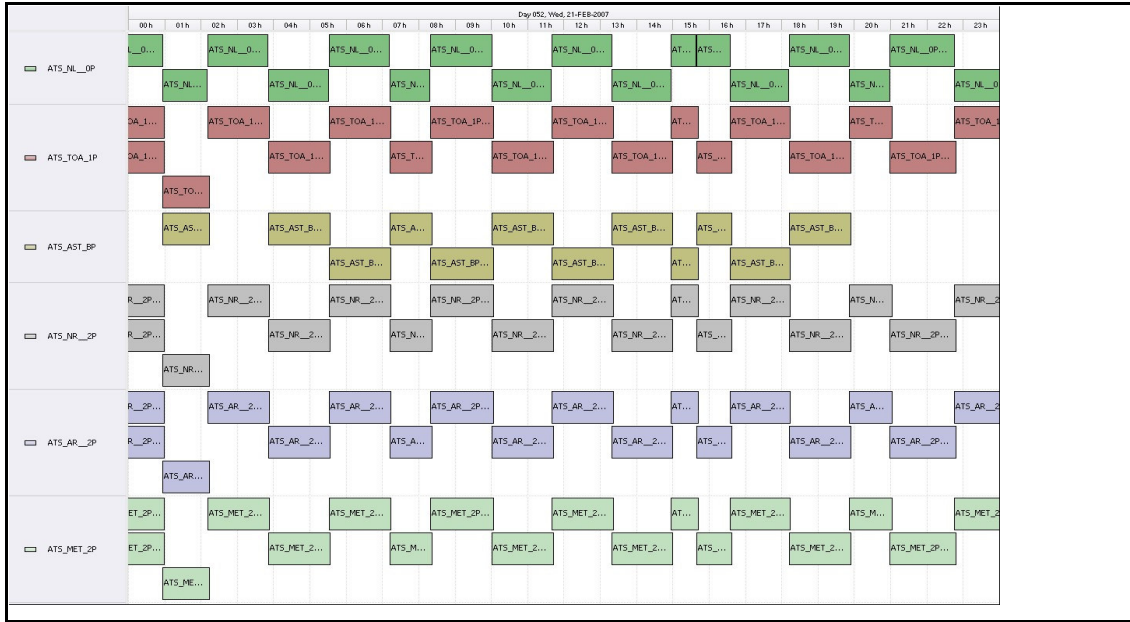

DPQC Daily Check of AATSR Data

21-Feb-07

DATA ACQUISITION DATE: 21-Feb-07
INSPECTION DATE: 22-Feb-07

--> Go to 'Product Generation' sheet to select date

Move Daily Maps

Previous Instrument Operational Events	
16-Feb-07	Nothing planned
17-Feb-07	Nothing planned
18-Feb-07	Nothing planned
19-Feb-07	Nothing planned
20-Feb-07	Nothing planned

Upcoming Instrument Operational Events	
21-Feb-07	Nothing planned
22-Feb-07	Nothing planned
23-Feb-07	Nothing planned
24-Feb-07	Nothing planned
25-Feb-07	Nothing planned

Daily Gantt Chart

Update

Comments: None

FLAGS

Meteo Products

Data acquisition date: 21-Feb-07 Inspection date: 22-Feb-07

Total # Products: 16
Server Availability: Nominal

Comments: None

Browse Products

Data acquisition date: 21-Feb-07 Inspection date: 22-Feb-07

Source: EDS

Comments: None

Instrument Health

List of all QA orbit summary files deposited on: 21-Feb-07

Orbit #	Acquired	Comments
26013	20-Feb-07	High Jitter
26014	20-Feb-07	High Jitter
26015	20-Feb-07	High Jitter
26016	20-Feb-07	High Jitter
26017	20-Feb-07	High Jitter
26018	20-Feb-07	High Jitter
26019	20-Feb-07	High Jitter
26020	20-Feb-07	None
26021	20-Feb-07	High Jitter
26022	21-Feb-07	None
26023	21-Feb-07	High Jitter
26024	21-Feb-07	None
26025	21-Feb-07	None

FLAG
FLAG
FLAG
FLAG
FLAG
FLAG
FLAG
FLAG
FLAG
FLAG
FLAG

Daily status from the RAL EDS web-site on: 21-Feb-07

Current Instrument Status: Nominal
Envisat Platform Status: Nominal

Weekly

Latest version of the weekly RAL report on: 21-Feb-07

Out of date by: 23 days

Report Date: 29-Jan-07
Anomalies: Jitter-rate continues to be closely monitored. Jitter: All orbits above nominal. Mean rates observed between ~120-250 jitters/orbit.