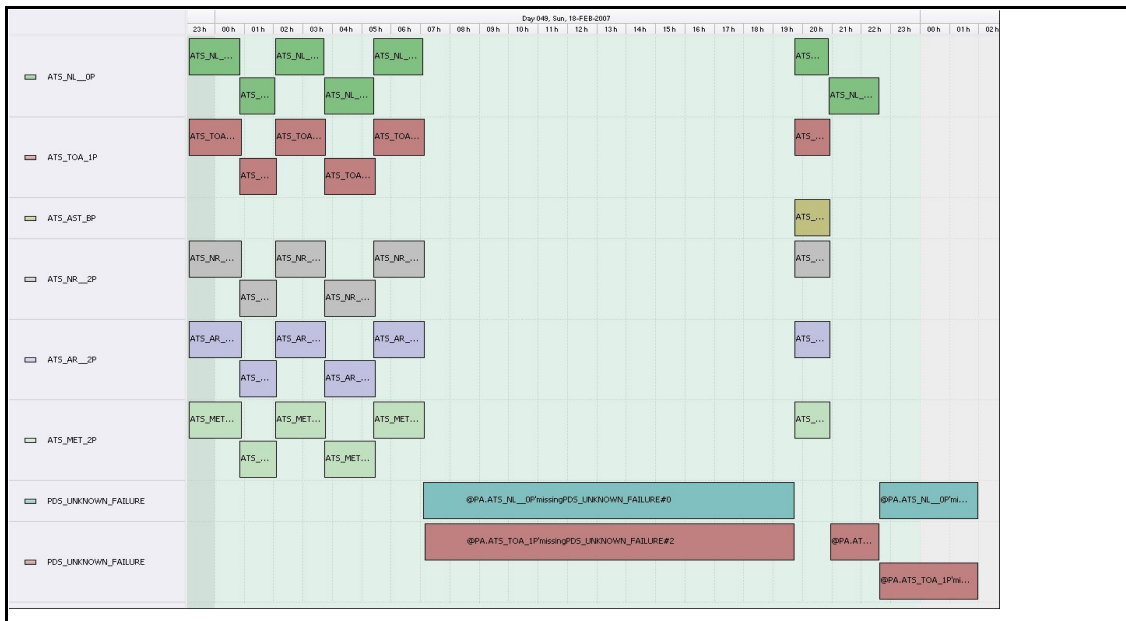

DPQC Daily Check of AATSR Data

18-Feb-07

DATA ACQUISITION DATE: 18-Feb-07
INSPECTION DATE: 19-Feb-07

Move Daily Maps

Previous Instrument Operational Events	
13-Feb-07	Nothing planned
14-Feb-07	Nothing planned
15-Feb-07	Nothing planned
16-Feb-07	Nothing planned
17-Feb-07	Nothing planned

Upcoming Instrument Operational Events	
18-Feb-07	Nothing planned
19-Feb-07	Nothing planned
20-Feb-07	Nothing planned
21-Feb-07	Nothing planned
22-Feb-07	Nothing planned

Daily Gantt Chart

Update

Comments Missing L0 (#2) and L1 (#1) Data unknown cause

FLAGS

FLAG

Meteo Products

Data acquisition date: 18-Feb-07 Inspection date: 19-Feb-07

Total # Products: 16
Server Availability: Nominal

Comments None

Browse Products

Data acquisition date: 18-Feb-07 Inspection date: 19-Feb-07

Source: EDS

Comments None

Instrument Health

Daily

List of all QA orbit summary files deposited on: 18-Feb-07

Orbit #	Acquired	Comments
25963	16-Feb-07	High Jitter
25964	16-Feb-07	High Jitter
25965	17-Feb-07	High Jitter
25966	17-Feb-07	High Jitter
25967	17-Feb-07	High Jitter
25968	17-Feb-07	High Jitter
25969	17-Feb-07	High Jitter
25970	17-Feb-07	High Jitter
25972	17-Feb-07	High Jitter
25977	17-Feb-07	High Jitter
25978	17-Feb-07	High Jitter
25979	18-Feb-07	High Jitter

Daily status from the RAL EDS web-site on: 18-Feb-07

Current Instrument Status: Nominal
Envisat Platform Status: Nominal

FLAG
FLAG
FLAG
FLAG
FLAG
FLAG
FLAG
FLAG
FLAG
FLAG
FLAG

Weekly

Latest version of the weekly RAL report on: 18-Feb-07

Out of date by: #VALUE! days

Report Date: Status Unchecked
Anomalies: 0