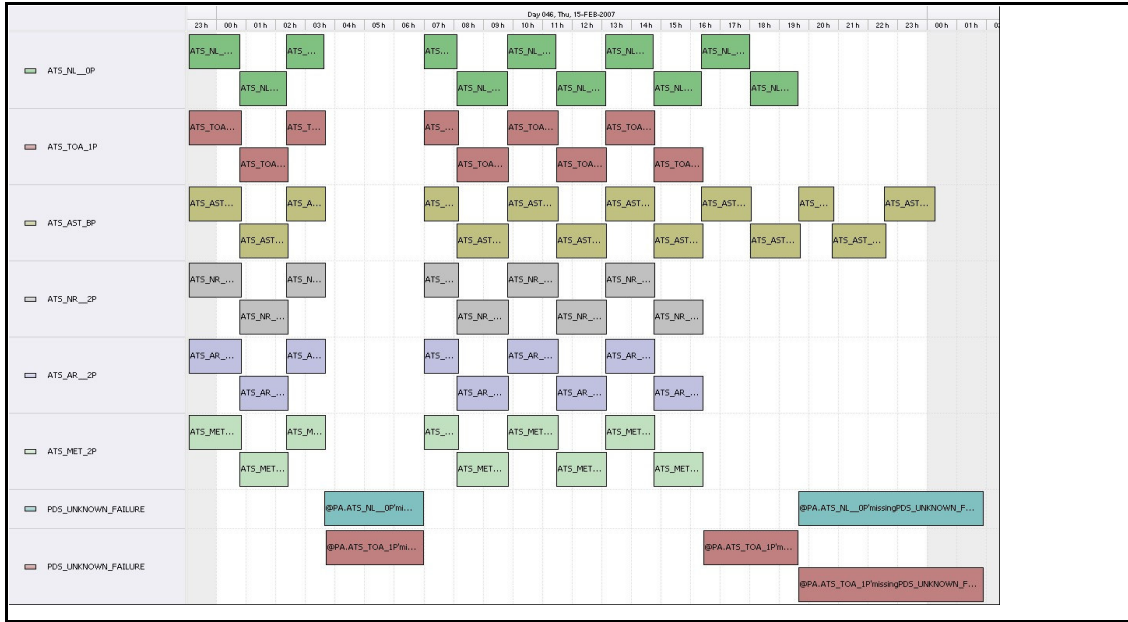

DPQC Daily Check of AATSR Data

15-Feb-07

DATA ACQUISITION DATE: 15-Feb-07
INSPECTION DATE: 16-Feb-07

--> Go to 'Product Generation' sheet to select date

Move Daily Maps

Previous Instrument Operational Events	
10-Feb-07	Nothing planned
11-Feb-07	Nothing planned
12-Feb-07	Nothing planned
13-Feb-07	Nothing planned
14-Feb-07	Nothing planned

Upcoming Instrument Operational Events	
15-Feb-07	Nothing planned
16-Feb-07	Nothing planned
17-Feb-07	Nothing planned
18-Feb-07	Nothing planned
19-Feb-07	Nothing planned

Daily Gantt Chart

Update

Comments Missing L0 & L1 Data unknown cause

FLAGS

FLAG

Meteo Products

Data acquisition date: 15-Feb-07 Inspection date: 16-Feb-07

Total # Products: 13
Server Availability: Nominal

Comments None

Browse Products

Data acquisition date: 15-Feb-07 Inspection date: 16-Feb-07

Source: EDS

Comments No Browse product images available

FLAG

Instrument Health

Daily

List of all QA orbit summary files deposited on: 15-Feb-07

Orbit #	Acquired	Comments
25919	13-Feb-07	High Jitter
25926	14-Feb-07	High Jitter
25927	14-Feb-07	High Jitter
25928	14-Feb-07	High Jitter
25929	14-Feb-07	High Jitter
25930	14-Feb-07	High Jitter
25931	14-Feb-07	High Jitter
25932	14-Feb-07	High Jitter
25933	14-Feb-07	High Jitter
25934	14-Feb-07	High Jitter
25935	14-Feb-07	High Jitter
25936	15-Feb-07	High Jitter

Daily status from the RAL EDS web-site on: 15-Feb-07

Current Instrument Status: Nominal
Envisat Platform Status: Nominal

FLAG
FLAG
FLAG
FLAG
FLAG
FLAG
FLAG
FLAG
FLAG
FLAG
FLAG

Weekly

Latest version of the weekly RAL report on: 15-Feb-07

Out of date by: 17 days

Report Date: 29-Jan-07
Anomalies: Jitter-rate continues to be closely monitored. Jitter: All orbits above nominal. Mean rates observed between ~120-250 jitters/orbit.