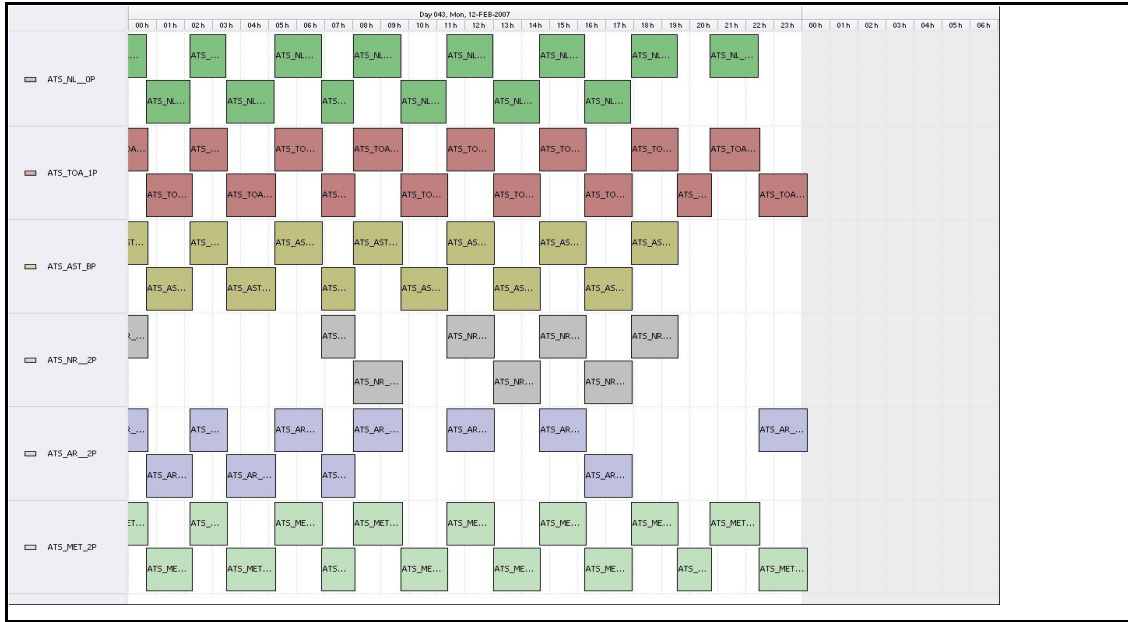

DPQC Daily Check of AATSR Data

12-Feb-07

DATA ACQUISITION DATE: 12-Feb-07
INSPECTION DATE: 13-Feb-07

--> Go to 'Product Generation' sheet to select date

Move Daily Maps

Previous Instrument Operational Events	
07-Feb-07	Nothing planned
08-Feb-07	Nothing planned
09-Feb-07	Nothing planned
10-Feb-07	Nothing planned
11-Feb-07	Nothing planned

Upcoming Instrument Operational Events	
12-Feb-07	Nothing planned
13-Feb-07	Nothing planned
14-Feb-07	Nothing planned
15-Feb-07	Nothing planned
16-Feb-07	Nothing planned

Daily Gantt Chart

Update

Comments Missing L0 (#1) Data unknown cause

FLAGS

FLAG

Meteo Products

Data acquisition date: 12-Feb-07 Inspection date: 13-Feb-07

Total # Products: 15
Server Availability: Nominal

Comments None

Browse Products

Data acquisition date: 12-Feb-07 Inspection date: 13-Feb-07

Source: EDS

Comments No Browse product images available

FLAG

Instrument Health

Daily

List of all QA orbit summary files deposited on: 12-Feb-07

Orbit #	Acquired	Comments
25883	11-Feb-07	High Jitter
25884	11-Feb-07	High Jitter
25891	11-Feb-07	High Jitter
25892	11-Feb-07	High Jitter
25893	12-Feb-07	High Jitter
25894	12-Feb-07	High Jitter
25895	12-Feb-07	High Jitter

FLAG
FLAG
FLAG
FLAG
FLAG
FLAG
FLAG

Daily status from the RAL EDS web-site on: 12-Feb-07

Current Instrument Status: Nominal
Envisat Platform Status: Nominal

Weekly

Latest version of the weekly RAL report on: 12-Feb-07

Out of date by: 14 days

Report Date 29-Jan-07
Anomalies Jitter-rate continues to be closely monitored. Jitter: All orbits above nominal. Mean rates observed between ~120-250 jitters/orbit.