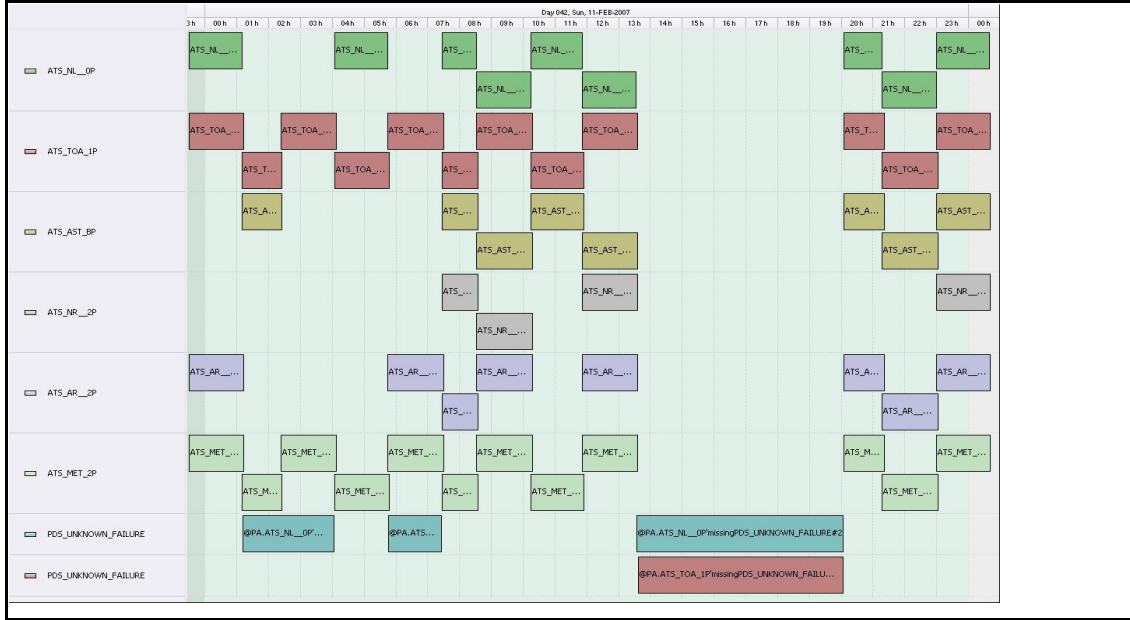

DPQC Daily Check of AATSR Data

11-Feb-07

DATA ACQUISITION DATE: 11-Feb-07
INSPECTION DATE: 12-Feb-07

--> Go to 'Product Generation' sheet to select date

Move Daily Maps

Previous Instrument Operational Events	
06-Feb-07	Nothing planned
07-Feb-07	Nothing planned
08-Feb-07	Nothing planned
09-Feb-07	Nothing planned
10-Feb-07	Nothing planned

Upcoming Instrument Operational Events	
11-Feb-07	Nothing planned
12-Feb-07	Nothing planned
13-Feb-07	Nothing planned
14-Feb-07	Nothing planned
15-Feb-07	Nothing planned

Daily Gantt Chart

Update

Comments: Missing L0 (#1) Data unknown cause

FLAGS

FLAG

Meteo Products

Data acquisition date: 11-Feb-07 Inspection date: 12-Feb-07

Total # Products: 10
Server Availability: Nominal

!!! <12 Orbit Files !!!

Comments: None

FLAG

Browse Products

Data acquisition date: 11-Feb-07 Inspection date: 12-Feb-07

Source: EDS

Comments: No Browse product images available

FLAG

Instrument Health

List of all QA orbit summary files deposited on: 11-Feb-07

Daily status from the RAL EDS web-site on: 11-Feb-07

Current Instrument Status: Nominal
Envisat Platform Status: Nominal

Orbit #	Acquired	Comments
25870	10-Feb-07	High Jitter
25871	10-Feb-07	High Jitter
25872	10-Feb-07	High Jitter
25873	10-Feb-07	High Jitter
25874	10-Feb-07	High Jitter
25875	10-Feb-07	High Jitter
25876	10-Feb-07	High Jitter
25877	10-Feb-07	High Jitter
25878	10-Feb-07	High Jitter
25879	11-Feb-07	High Jitter
25880	11-Feb-07	High Jitter
25881	11-Feb-07	High Jitter

FLAG
FLAG
FLAG
FLAG
FLAG
FLAG
FLAG
FLAG
FLAG
FLAG
FLAG

Weekly

Latest version of the weekly RAL report on: 11-Feb-07

Out of date by: #VALUE! days

Report Date: Status Unchecked
Anomalies: 0