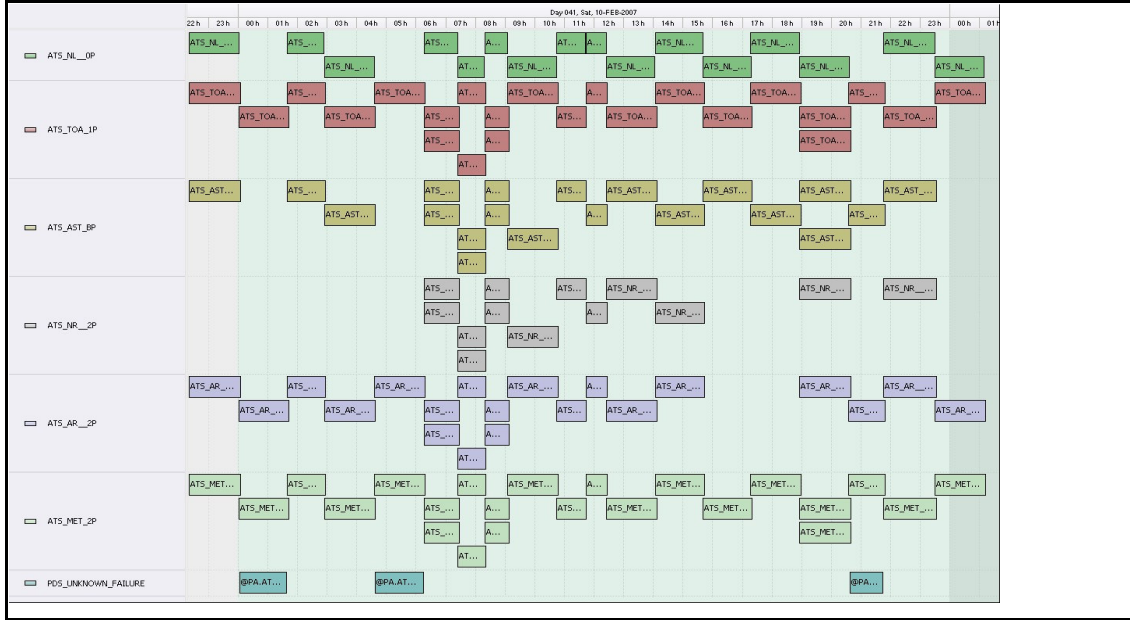

DPQC Daily Check of AATSR Data

10-Feb-07

DATA ACQUISITION DATE: 10-Feb-07
INSPECTION DATE: 12-Feb-07

--> Go to 'Product Generation' sheet to select date

Move Daily Maps

Previous Instrument Operational Events	
05-Feb-07	Nothing planned
06-Feb-07	Nothing planned
07-Feb-07	Nothing planned
08-Feb-07	Nothing planned
09-Feb-07	Nothing planned

Upcoming Instrument Operational Events	
10-Feb-07	Nothing planned
11-Feb-07	Nothing planned
12-Feb-07	Nothing planned
13-Feb-07	Nothing planned
14-Feb-07	Nothing planned

Daily Gantt Chart

Update

Comments: Missing L0 but L1 available

FLAGS

FLAG

Meteo Products

Data acquisition date: 10-Feb-07 Inspection date: 12-Feb-07

Total # Products: 22
Server Availability: Nominal

Comments: None

Browse Products

Data acquisition date: 10-Feb-07 Inspection date: 12-Feb-07

Source: EDS

Comments: No Browse product images available

FLAG

Instrument Health

List of all QA orbit summary files deposited on: 10-Feb-07

Orbit #	Acquired	Comments
25854	09-Feb-07	High Jitter
25855	09-Feb-07	High Jitter
25856	09-Feb-07	High Jitter
25857	09-Feb-07	High Jitter
25858	09-Feb-07	High Jitter
25859	09-Feb-07	None
25860	09-Feb-07	High Jitter
25861	09-Feb-07	High Jitter
25863	09-Feb-07	High Jitter
25864	10-Feb-07	High Jitter
25865	10-Feb-07	High Jitter
25866	10-Feb-07	High Jitter
25867	10-Feb-07	High Jitter
25868	10-Feb-07	High Jitter
25869	10-Feb-07	None

FLAG
FLAG
FLAG
FLAG
FLAG

Daily status from the RAL EDS web-site on: 10-Feb-07

Current Instrument Status: Nominal
Envisat Platform Status: Nominal

FLAG
FLAG
FLAG
FLAG
FLAG
FLAG
FLAG

Weekly

Latest version of the weekly RAL report on: 10-Feb-07

Out of date by: #VALUE! days

Report Date: Status Unchecked
Anomalies: 0