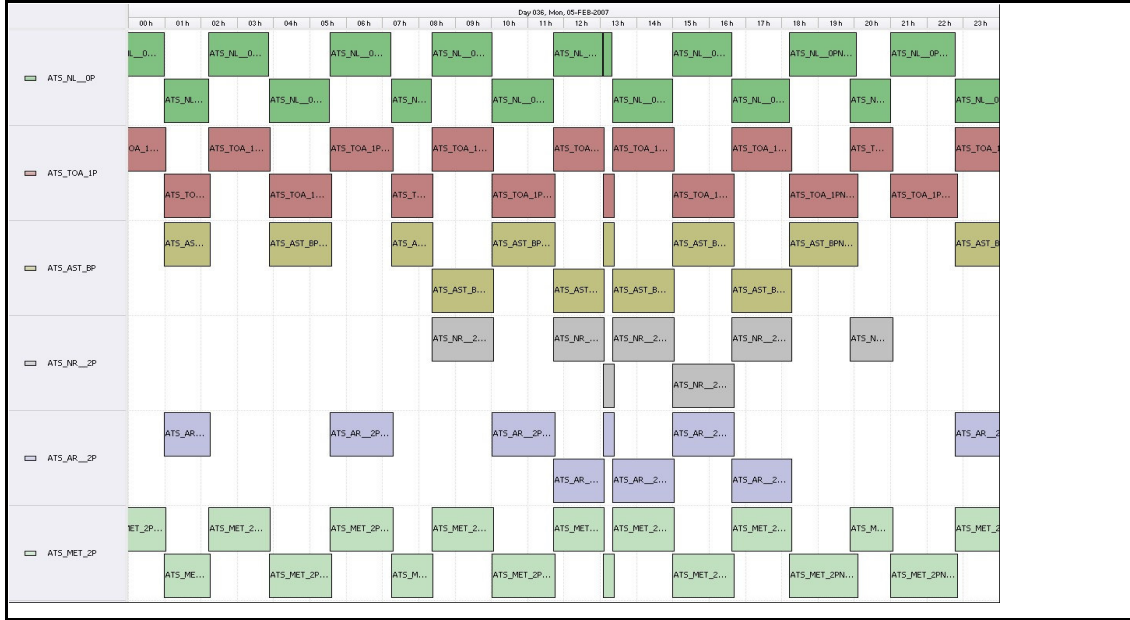

DPQC Daily Check of AATSR Data

05-Feb-07

DATA ACQUISITION DATE: 05-Feb-07
INSPECTION DATE: 06-Feb-07

--> Go to 'Product Generation' sheet to select date

Move Daily Maps

Previous Instrument Operational Events	
31-Jan-07	Nothing planned
01-Feb-07	Nothing planned
02-Feb-07	Nothing planned
03-Feb-07	Nothing planned
04-Feb-07	Nothing planned

Upcoming Instrument Operational Events	
05-Feb-07	Nothing planned
06-Feb-07	Nothing planned
07-Feb-07	Nothing planned
08-Feb-07	Nothing planned
09-Feb-07	Nothing planned

Daily Gantt Chart

Update

Comments: None

FLAGS

Meteo Products

Data acquisition date: 05-Feb-07 Inspection date: 06-Feb-07

Total # Products: 9
Server Availability: Nominal

!!! <12 Orbit Files !!!

FLAG

Comments: None

Browse Products

Data acquisition date: 05-Feb-07 Inspection date: 06-Feb-07

Source: EDS

Comments: Orbit 25804 missing

FLAG

Instrument Health

List of all QA orbit summary files deposited on: 05-Feb-07

Orbit #	Acquired	Comments
25784	04-Feb-07	High Jitter
25785	04-Feb-07	High Jitter
25786	04-Feb-07	High Jitter
25787	04-Feb-07	High Jitter
25788	04-Feb-07	High Jitter
25789	04-Feb-07	High Jitter
25790	04-Feb-07	High Jitter
25791	04-Feb-07	High Jitter
25792	04-Feb-07	High Jitter
25793	05-Feb-07	High Jitter
25794	05-Feb-07	High Jitter
25795	05-Feb-07	High Jitter

FLAG
FLAG
FLAG
FLAG
FLAG
FLAG
FLAG
FLAG
FLAG
FLAG
FLAG

Daily status from the RAL EDS web-site on: 05-Feb-07

Current Instrument Status: Nominal
Envisat Platform Status: Nominal

Weekly

Latest version of the weekly RAL report on: 05-Feb-07

Out of date by: 14 days

Report Date: 22-Jan-07
Anomalies: Jitter-rate continues to be closely monitored. Jitter: All orbits above nominal. Rates observed between ~120-280 jitters/orbit.