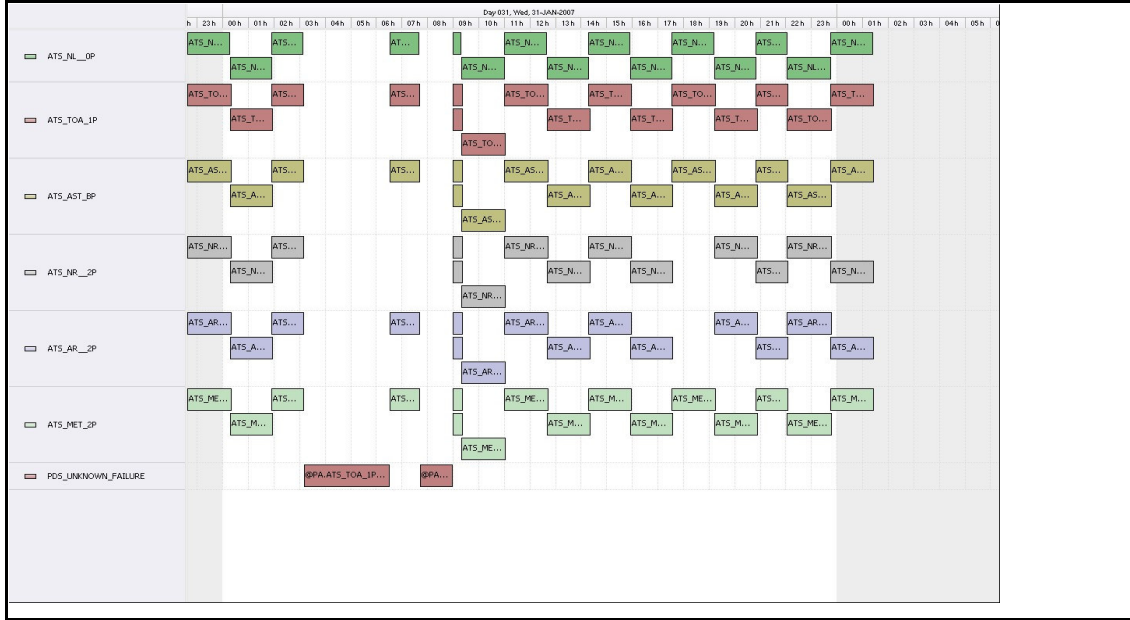

DPQC Daily Check of AATSR Data

31-Jan-07

DATA ACQUISITION DATE: 31-Jan-07
INSPECTION DATE: 01-Feb-07

--> Go to 'Product Generation' sheet to select date

Move Daily Maps

Previous Instrument Operational Events	
26-Jan-07	Nothing planned
27-Jan-07	Nothing planned
28-Jan-07	Nothing planned
29-Jan-07	Nothing planned
30-Jan-07	Nothing planned

Upcoming Instrument Operational Events	
31-Jan-07	Nothing planned
01-Feb-07	Nothing planned
02-Feb-07	Nothing planned
03-Feb-07	Nothing planned
04-Feb-07	Nothing planned

Daily Gantt Chart

Update

Comments: Missing L0(#2) data unknown cause

FLAGS

FLAG

Meteo Products

Data acquisition date: 31-Jan-07 Inspection date: 01-Feb-07

Total # Products: 9
Server Availability: ESRIN Unavailable

!!! <12 Orbit Files !!!

Comments: None

FLAG
FLAG

Browse Products

Data acquisition date: 31-Jan-07 Inspection date: 01-Feb-07

Source: EDS

Comments: Orbits 25723, 25724, 25726 unavailable

FLAG

Instrument Health

List of all QA orbit summary files deposited on: 31-Jan-07

Orbit #	Acquired	Comments
25702	29-Jan-07	High Jitter
25703	29-Jan-07	High Jitter
25704	29-Jan-07	High Jitter
25712	30-Jan-07	High Jitter
25713	30-Jan-07	High Jitter
25714	30-Jan-07	High Jitter
25715	30-Jan-07	High Jitter
25716	30-Jan-07	High Jitter
25721	31-Jan-07	High Jitter

FLAG
FLAG
FLAG
FLAG
FLAG
FLAG
FLAG
FLAG

Daily status from the RAL EDS web-site on: 31-Jan-07

Current Instrument Status: Nominal
Envisat Platform Status: Nominal

Weekly

Latest version of the weekly RAL report on: 31-Jan-07

Out of date by: 9 days

Report Date: 22-Jan-07
Anomalies: Jitter-rate continues to be closely monitored. Jitter: All orbits above nominal. Rates observed between ~120-280 jitters/orbit.