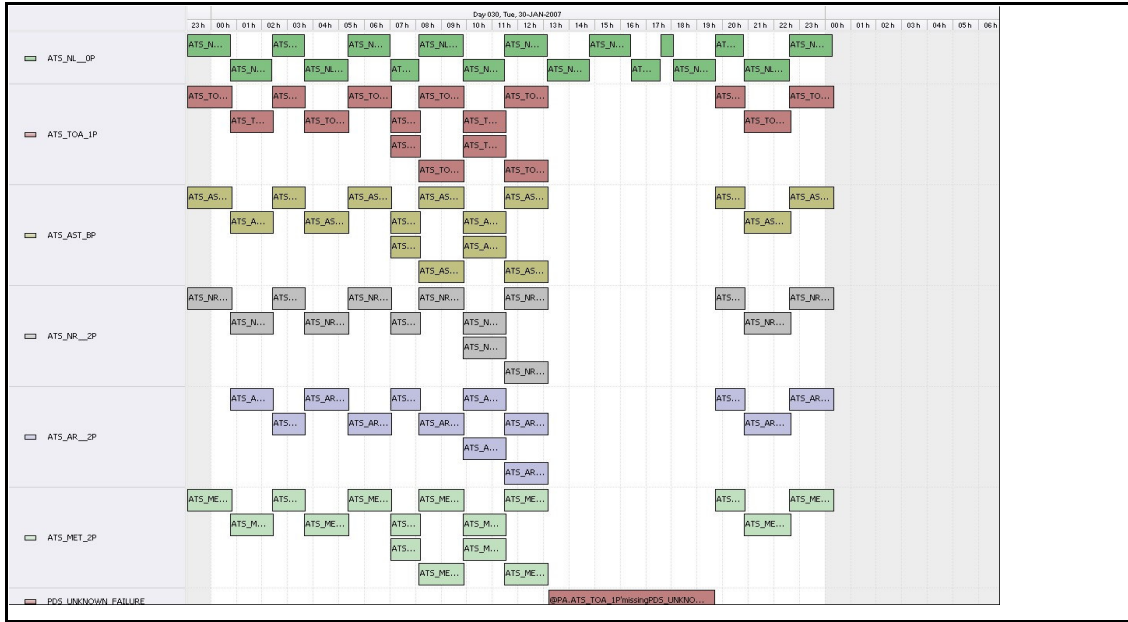

DPQC Daily Check of AATSR Data

30-Jan-07

DATA ACQUISITION DATE: 30-Jan-07
INSPECTION DATE: 31-Jan-07

--> Go to 'Product Generation' sheet to select date

Move Daily Maps

Previous Instrument Operational Events	
25-Jan-07	Nothing planned
26-Jan-07	Nothing planned
27-Jan-07	Nothing planned
28-Jan-07	Nothing planned
29-Jan-07	Nothing planned

Upcoming Instrument Operational Events	
30-Jan-07	Nothing planned
31-Jan-07	Nothing planned
01-Feb-07	Nothing planned
02-Feb-07	Nothing planned
03-Feb-07	Nothing planned

Daily Gantt Chart

Update

Comments: Missing L1(#2) data unknown cause

FLAGS

FLAG

Meteo Products

Data acquisition date: 30-Jan-07 Inspection date: 31-Jan-07

Total # Products: 15
Server Availability: Nominal

Comments: None

Browse Products

Data acquisition date: 30-Jan-07 Inspection date: 31-Jan-07

Source: EDS

Comments: None

Instrument Health

List of all QA orbit summary files deposited on: 30-Jan-07

Daily status from the RAL EDS web-site on: 30-Jan-07

Current Instrument Status: Nominal
Envisat Platform Status: Nominal

Orbit #	Acquired	Comments
25695	29-Jan-07	High Jitter
25699	29-Jan-07	High Jitter
25700	29-Jan-07	High Jitter
25701	29-Jan-07	None
25705	29-Jan-07	High Jitter
25706	29-Jan-07	High Jitter
25707	30-Jan-07	High Jitter
25708	30-Jan-07	High Jitter
25709	30-Jan-07	High Jitter

FLAG
FLAG
FLAG

FLAG
FLAG
FLAG
FLAG

Weekly

Latest version of the weekly RAL report on: 30-Jan-07

Out of date by: 15 days

Report Date: 15-Jan-07
Anomalies: ENVISAT OCM scheduled for 23 January
Jitter-rate is being closely monitored.
Jitter: All orbits above nominal. Rates observed between 110-300 jitters/orbit.