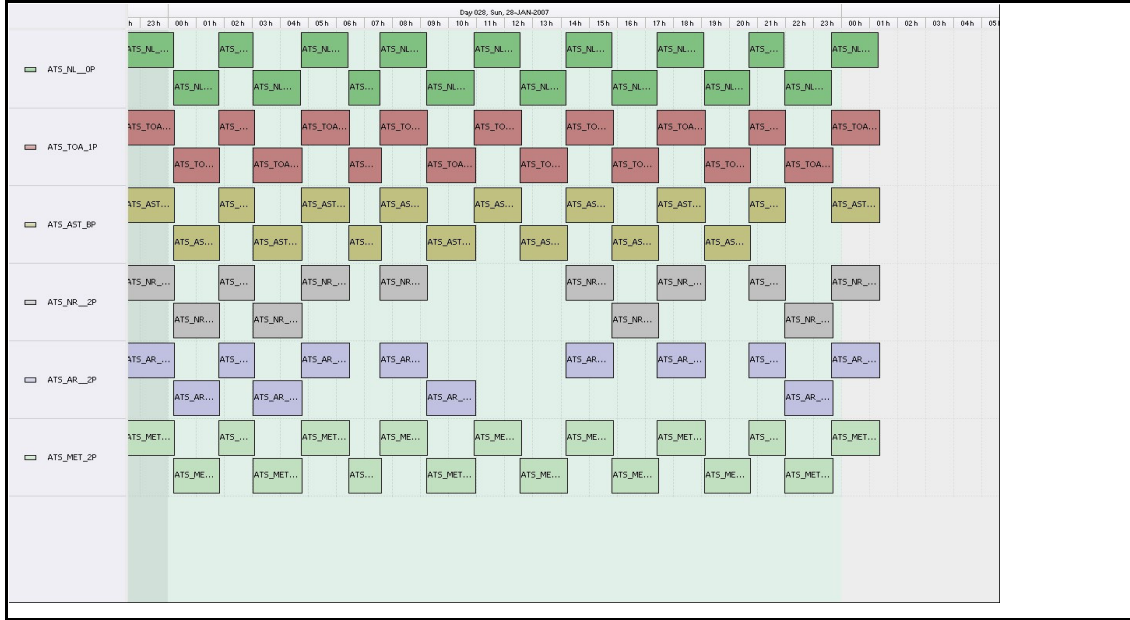

DPQC Daily Check of AATSR Data

28-Jan-07

DATA ACQUISITION DATE: 28-Jan-07
INSPECTION DATE: 29-Jan-07

--> Go to 'Product Generation' sheet to select date

Move Daily Maps

Previous Instrument Operational Events	
23-Jan-07	(AATSR return to measurement 12:05:00)
24-Jan-07	Nothing planned
25-Jan-07	Nothing planned
26-Jan-07	Nothing planned
27-Jan-07	Nothing planned

Upcoming Instrument Operational Events	
28-Jan-07	Nothing planned
29-Jan-07	Nothing planned
30-Jan-07	Nothing planned
31-Jan-07	Nothing planned
01-Feb-07	Nothing planned

Daily Gantt Chart

Update

Comments: None

FLAGS

Meteo Products

Data acquisition date: 28-Jan-07 Inspection date: 29-Jan-07

Total # Products: 16
Server Availability: Nominal

Comments: None

Browse Products

Data acquisition date: 28-Jan-07 Inspection date: 29-Jan-07

Source: #N/A

Comments: Products not available at time of inspection

FLAG

Instrument Health

List of all QA orbit summary files deposited on: 28-Jan-07

Orbit #	Acquired	Comments
25618	23-Jan-07	High Jitter
25670	27-Jan-07	High Jitter
25671	27-Jan-07	None
25672	27-Jan-07	High Jitter
25673	27-Jan-07	High Jitter
25674	27-Jan-07	High Jitter
25675	27-Jan-07	High Jitter
25676	27-Jan-07	High Jitter
25677	27-Jan-07	High Jitter
25682	28-Jan-07	High Jitter
25683	28-Jan-07	High Jitter

FLAG
FLAG
FLAG
FLAG
FLAG
FLAG
FLAG
FLAG
FLAG
FLAG

Daily status from the RAL EDS web-site on: 28-Jan-07

Current Instrument Status: Nominal
Envisat Platform Status: Nominal

Weekly

Latest version of the weekly RAL report on: 28-Jan-07

Out of date by: #VALUE! days

Report Date: Status Unchecked
Anomalies: 0