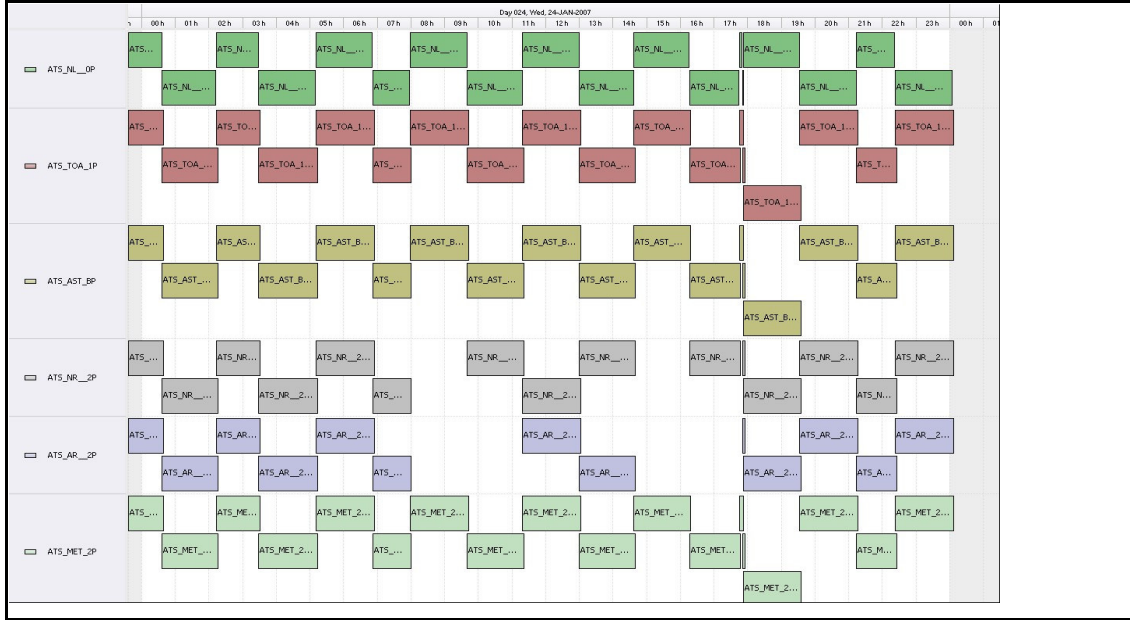

DPQC Daily Check of AATSR Data

24-Jan-07

DATA ACQUISITION DATE: 24-Jan-07
INSPECTION DATE: 25-Jan-07

--> Go to 'Product Generation' sheet to select date

Move Daily Maps

Previous Instrument Operational Events	
19-Jan-07	Nothing planned
20-Jan-07	Nothing planned
21-Jan-07	Nothing planned
22-Jan-07	23:52:00 Envisat OCM
23-Jan-07	(AATSR return to measurement 12:05:00)

Upcoming Instrument Operational Events	
24-Jan-07	Nothing planned
25-Jan-07	Nothing planned
26-Jan-07	Nothing planned
27-Jan-07	Nothing planned
28-Jan-07	Nothing planned

Daily Gantt Chart

Update

Comments: None

FLAGS

Meteo Products

Data acquisition date: 24-Jan-07 Inspection date: 25-Jan-07

Total # Products: 17
Server Availability: Nominal

Comments: None

Browse Products

Data acquisition date: 24-Jan-07 Inspection date: 25-Jan-07

Source: EDS

Comments: None

Instrument Health

List of all QA orbit summary files deposited on: 24-Jan-07

Orbit #	Acquired	Comments
25601	22-Jan-07	High Jitter
25602	22-Jan-07	High Jitter
25603	22-Jan-07	High Jitter
25604	22-Jan-07	High Jitter
25605	22-Jan-07	None
25607	22-Jan-07	None
25615	23-Jan-07	Jitter & CRC Err
25616	23-Jan-07	High Jitter
25619	23-Jan-07	High Jitter

FLAG
FLAG
FLAG
FLAG

Daily status from the RAL EDS web-site on: 24-Jan-07

Current Instrument Status: Nominal
Envisat Platform Status: Nominal

FLAG
FLAG
FLAG

Weekly

Latest version of the weekly RAL report on: 24-Jan-07

Out of date by: 9 days

Report Date: 15-Jan-07
Anomalies: ENVISAT OCM scheduled for 23 January
Jitter-rate is being closely monitored.
Jitter: All orbits above nominal. Rates observed between 110-300 jitters/orbit.