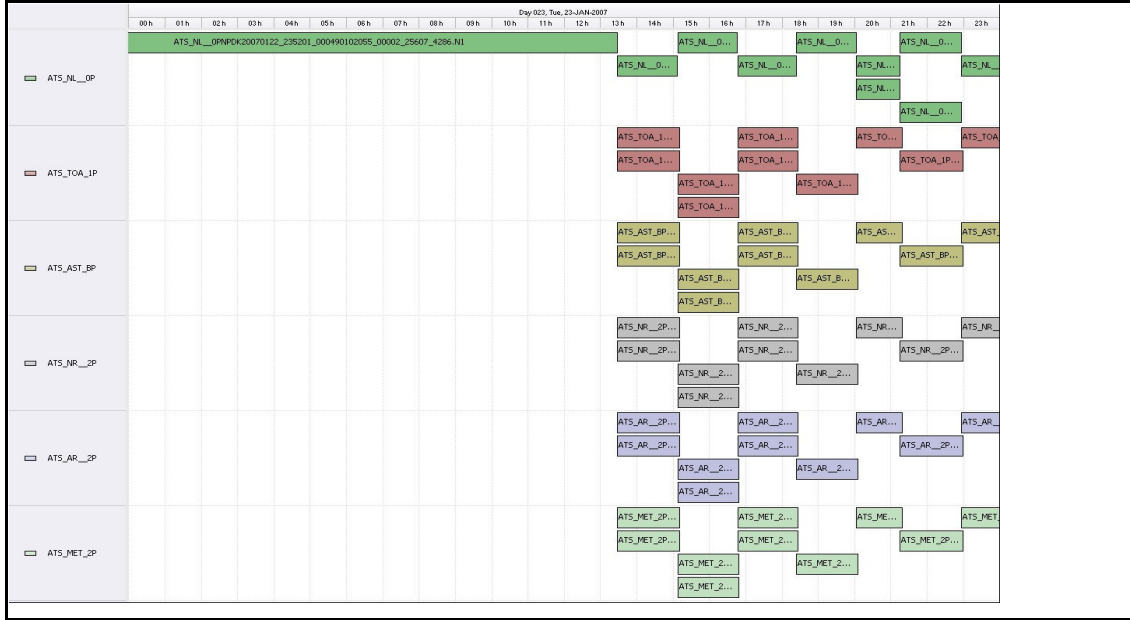

DPQC Daily Check of AATSR Data

23-Jan-07

DATA ACQUISITION DATE: 23-Jan-07
INSPECTION DATE: 24-Jan-07

--> Go to 'Product Generation' sheet to select date

Move Daily Maps

Previous Instrument Operational Events	
18-Jan-07	IPF 5.60 implemented: ESRIN, Kiruna, UK-PAC
19-Jan-07	Nothing planned
20-Jan-07	Nothing planned
21-Jan-07	Nothing planned
22-Jan-07	23:52:00 Envisat OCM

Upcoming Instrument Operational Events	
23-Jan-07	(AATSR return to measurement 12:05:00)
24-Jan-07	Nothing planned
25-Jan-07	Nothing planned
26-Jan-07	Nothing planned
27-Jan-07	Nothing planned

Daily Gantt Chart

Update

Comments Missing L1 during OCM

FLAGS

FLAG

Meteo Products

Data acquisition date: 23-Jan-07 Inspection date: 24-Jan-07

Total # Products: 9
Server Availability: Nominal

!!! <12 Orbit Files !!!

Comments None

FLAG

Browse Products

Data acquisition date: 23-Jan-07 Inspection date: 24-Jan-07

Source: EDS

Comments Missing scan lines 25615

FLAG

Instrument Health

List of all QA orbit summary files deposited on: 23-Jan-07

Orbit #	Acquired	Comments
25597	22-Jan-07	High Jitter
25598	22-Jan-07	High Jitter
25599	22-Jan-07	High Jitter
25600	22-Jan-07	High Jitter
25605	22-Jan-07	High Jitter

FLAG
FLAG
FLAG
FLAG
FLAG

Daily status from the RAL EDS web-site on: 23-Jan-07

Current Instrument Status: Nominal
Envisat Platform Status: Nominal

Weekly

Latest version of the weekly RAL report on: 23-Jan-07

Out of date by: 15 days

Report Date: 08-Jan-07
Anomalies: Slowly deteriorating jitter-rate is being closely monitored. Jitter: All orbits above nominal. Rates observed between 180-300 jitters/orbit.