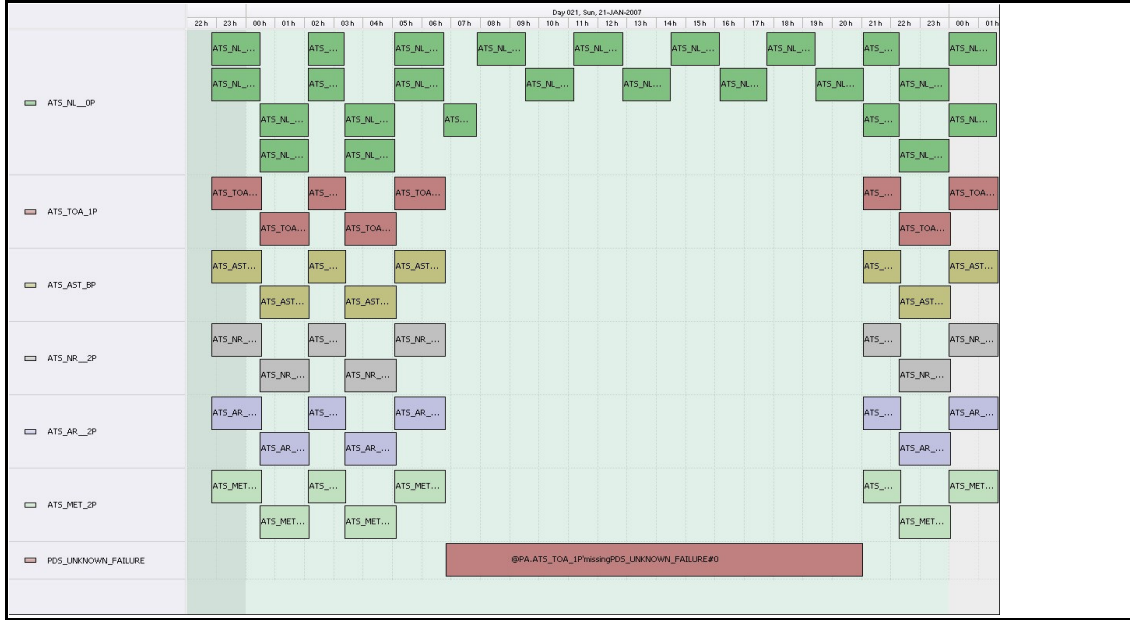

DPQC Daily Check of AATSR Data

21-Jan-07

DATA ACQUISITION DATE: 21-Jan-07
INSPECTION DATE: 22-Jan-07

--> Go to 'Product Generation' sheet to select date

Move Daily Maps

Previous Instrument Operational Events	
16-Jan-07	Nothing planned
17-Jan-07	Nothing planned
18-Jan-07	IPF 5.6 implemented: ESRIN, Kiruna, UK-PAC
19-Jan-07	Nothing planned
20-Jan-07	Nothing planned

Upcoming Instrument Operational Events	
21-Jan-07	Nothing planned
22-Jan-07	23:51:00 Envisat OCM
23-Jan-07	(switch back starting 12:05)
24-Jan-07	Nothing planned
25-Jan-07	Nothing planned

Daily Gantt Chart

Update

Comments: Missing L1 (#1) large block data unknown cause

FLAGS

FLAG

Meteo Products

Data acquisition date: 21-Jan-07 Inspection date: 22-Jan-07

Total # Products: 7
Server Availability: Nominal

!!! <12 Orbit Files !!!

Comments: None

FLAG

Browse Products

Data acquisition date: 21-Jan-07 Inspection date: 22-Jan-07

Source: EDS

Comments: Orbits 25582-90 unavailable

FLAG

Instrument Health

List of all QA orbit summary files deposited on: 21-Jan-07

Daily status from the RAL EDS web-site on: 21-Jan-07

Current Instrument Status: Nominal
Envisat Platform Status: Nominal

Orbit #	Acquired	Comments
25571	20-Jan-07	High Jitter
25572	20-Jan-07	High Jitter
25573	20-Jan-07	High Jitter
25574	20-Jan-07	High Jitter
25575	20-Jan-07	High Jitter
25576	20-Jan-07	High Jitter
25577	20-Jan-07	High Jitter
25578	21-Jan-07	High Jitter
25579	21-Jan-07	High Jitter
25580	21-Jan-07	High Jitter
25581	21-Jan-07	High Jitter

FLAG
FLAG
FLAG
FLAG
FLAG
FLAG
FLAG
FLAG
FLAG
FLAG
FLAG

Weekly

Latest version of the weekly RAL report on: 21-Jan-07

Out of date by: #VALUE! days

Report Date: Status Unchecked
Anomalies: 0