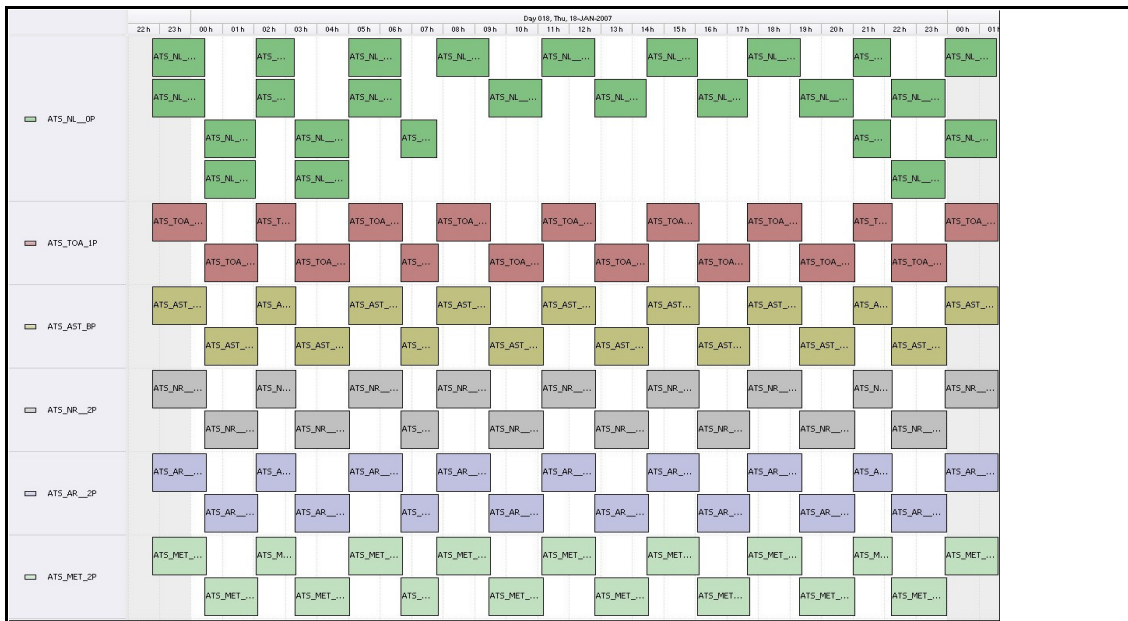

DPQC Daily Check of AATSR Data

18-Jan-07

DATA ACQUISITION DATE: 18-Jan-07
INSPECTION DATE: 19-Jan-07

Move Daily Maps

Previous Instrument Operational Events	
13-Jan-07	Nothing planned
14-Jan-07	Nothing planned
15-Jan-07	Nothing planned
16-Jan-07	Nothing planned
17-Jan-07	Nothing planned

Upcoming Instrument Operational Events	
18-Jan-07	IPF 5.6 implemented: ESRIN, Kiruna, UK-PAC
19-Jan-07	Nothing planned
20-Jan-07	Nothing planned
21-Jan-07	Nothing planned
22-Jan-07	23:51:00 Envisat OCM

Daily Gantt Chart

Update

Comments: All ESRIN orbits duplicated

FLAGS

FLAG

Meteo Products

Data acquisition date: 18-Jan-07 Inspection date: 19-Jan-07

Total # Products: 16
Server Availability: Nominal

Comments: None

Browse Products

Data acquisition date: 18-Jan-07 Inspection date: 19-Jan-07

Source: EDS

Comments: None

Instrument Health

Daily

List of all QA orbit summary files deposited on: 18-Jan-07

Orbit #	Acquired	Comments
25511	16-Jan-07	None
25512	16-Jan-07	None
25513	16-Jan-07	High Jitter
25525	17-Jan-07	None
25526	17-Jan-07	High Jitter
25527	17-Jan-07	High Jitter
25528	17-Jan-07	High Jitter
25533	17-Jan-07	High Jitter
25534	17-Jan-07	High Jitter
25535	18-Jan-07	High Jitter

FLAG

FLAG

FLAG

FLAG

FLAG

FLAG

Daily status from the RAL EDS web-site on: 18-Jan-07

Current Instrument Status: Nominal
Envisat Platform Status: Nominal

Weekly

Latest version of the weekly RAL report on: 18-Jan-07

Out of date by: 10 days

Report Date: 08-Jan-07
Anomalies: Slowly deteriorating jitter-rate is being closely monitored. Jitter: All orbits above nominal. Rates observed between 180-300 jitters/orbit.