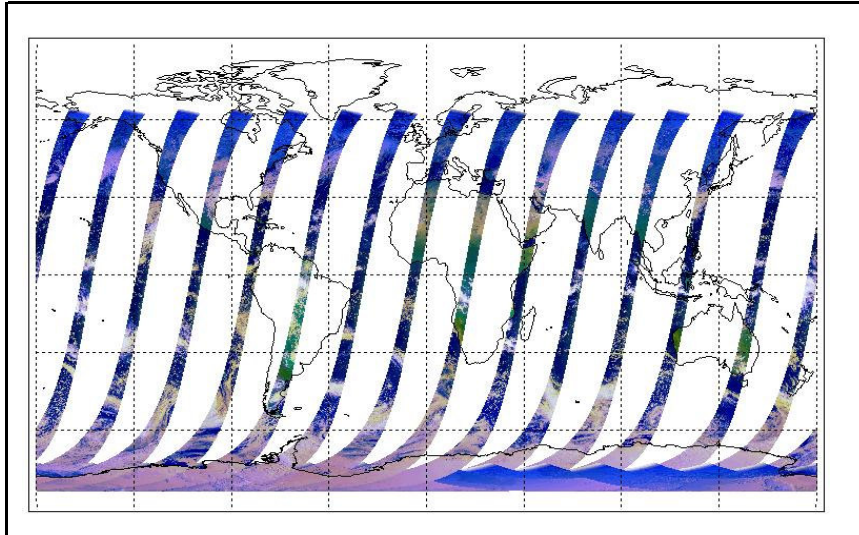

Browse Map

Map of browse products for: 17-Jan-07

Comments

Meteo Map

Map of meteo products for: 17-Jan-07