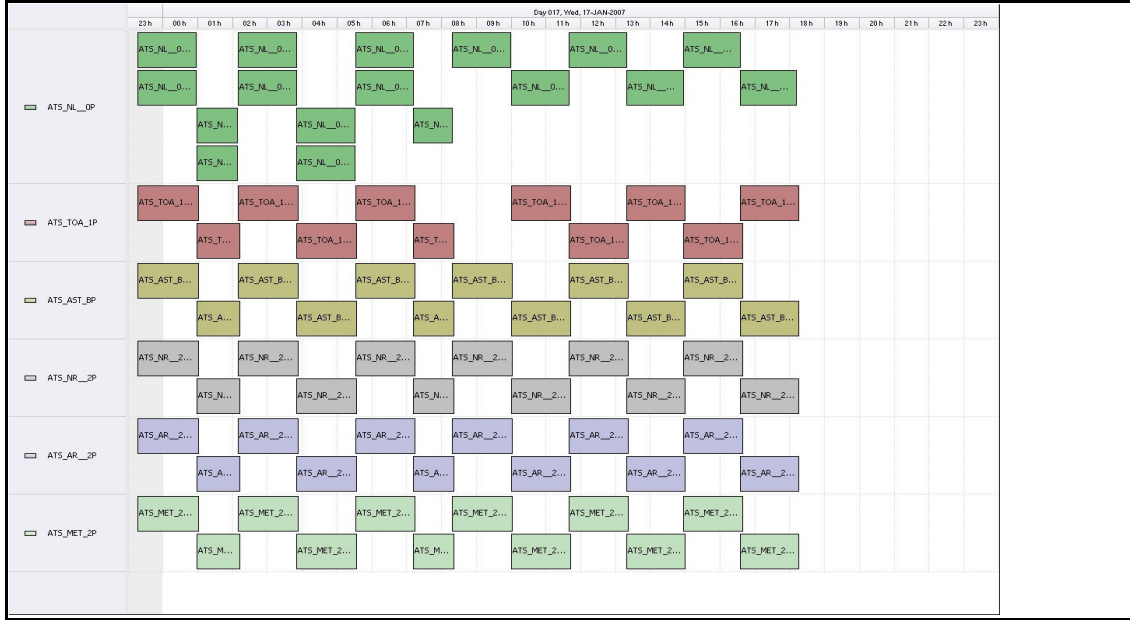

DPQC Daily Check of AATSR Data

17-Jan-07

DATA ACQUISITION DATE: 17-Jan-07
INSPECTION DATE: 18-Jan-07

--> Go to 'Product Generation' sheet to select date

Move Daily Maps

Previous Instrument Operational Events	
12-Jan-07	Nothing planned
13-Jan-07	Nothing planned
14-Jan-07	Nothing planned
15-Jan-07	Nothing planned
16-Jan-07	Nothing planned

Upcoming Instrument Operational Events	
17-Jan-07	Nothing planned
18-Jan-07	Nothing planned
19-Jan-07	Nothing planned
20-Jan-07	Nothing planned
21-Jan-07	Nothing planned

Daily Gantt Chart

Update

Comments Missing L1 (#1) data unknown cause, all data after ~17:15 missing

FLAGS

FLAG

Meteo Products

Data acquisition date: 17-Jan-07 Inspection date: 18-Jan-07

Total # Products: 15
Server Availability: Nominal

Comments None

Browse Products

Data acquisition date: 17-Jan-07 Inspection date: 18-Jan-07

Source: EDS

Comments None

Instrument Health

List of all QA orbit summary files deposited on: 17-Jan-07

Orbit #	Acquired	Comments
25510	16-Jan-07	None
25514	16-Jan-07	High Jitter
25515	16-Jan-07	High Jitter
25516	16-Jan-07	High Jitter
25517	16-Jan-07	None
25518	16-Jan-07	High Jitter
25519	16-Jan-07	None
25520	16-Jan-07	High Jitter
25521	17-Jan-07	None
25522	17-Jan-07	High Jitter
25523	17-Jan-07	High Jitter

FLAG
FLAG
FLAG
FLAG
FLAG
FLAG
FLAG

Daily status from the RAL EDS web-site on: 17-Jan-07

Current Instrument Status: Nominal
Envisat Platform Status: Nominal

Weekly

Latest version of the weekly RAL report on: 17-Jan-07

Out of date by: 9 days

Report Date: 08-Jan-07
Anomalies: Slowly deteriorating jitter-rate is being closely monitored. Jitter: All orbits above nominal. Rates observed between 180-300 jitters/orbit.