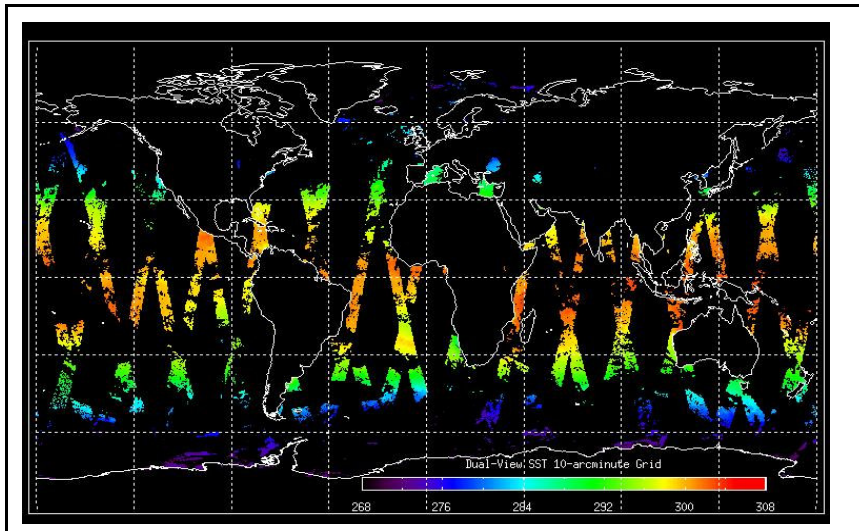

Comments

NB: METEO products are downloaded early morning, while their existence on the server is checked late morning which may explain inconsistencies between the above METEO map and the number of stated products