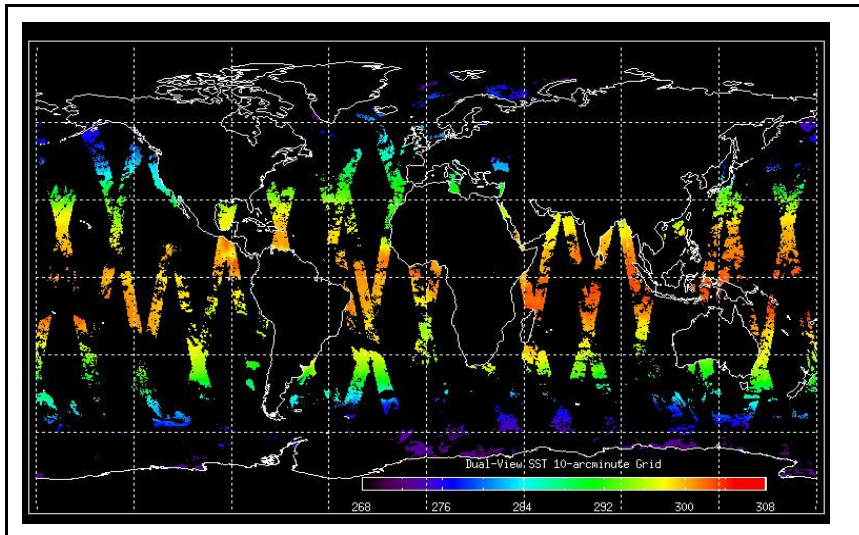

Browse Map

Map of browse products for: 15-Jan-07

Comments

Meteo Map

Map of meteo products for: 15-Jan-07

Comments

NB: METEO products are downloaded early morning, while their existence on the server is checked late morning which may explain inconsistencies between the above METEO map and the number of stated products