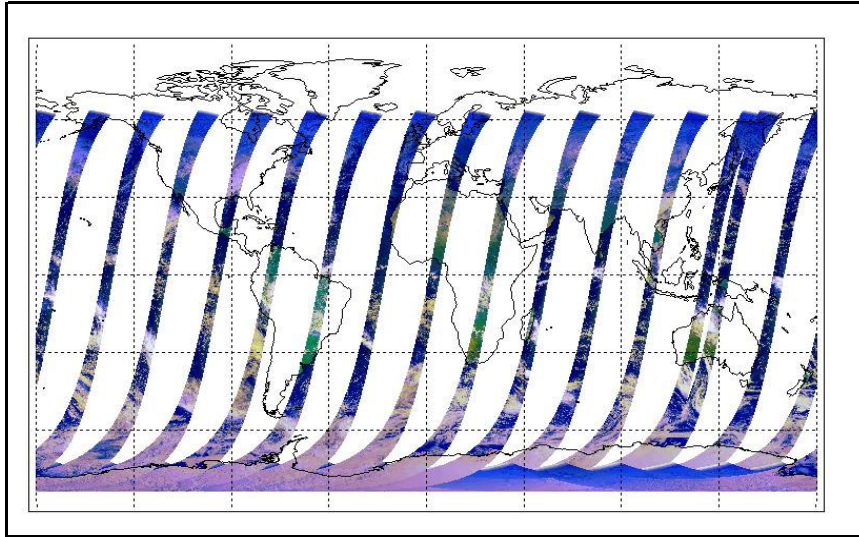

Browse Map

Map of browse products for: 15-Jan-07

Comments

Meteo Map

Map of meteo products for: 15-Jan-07

Comments

NB: METEO products are downloaded early morning, while their existence on the server is checked late morning which may explain inconsistencies between the above METEO map and the number of stated products