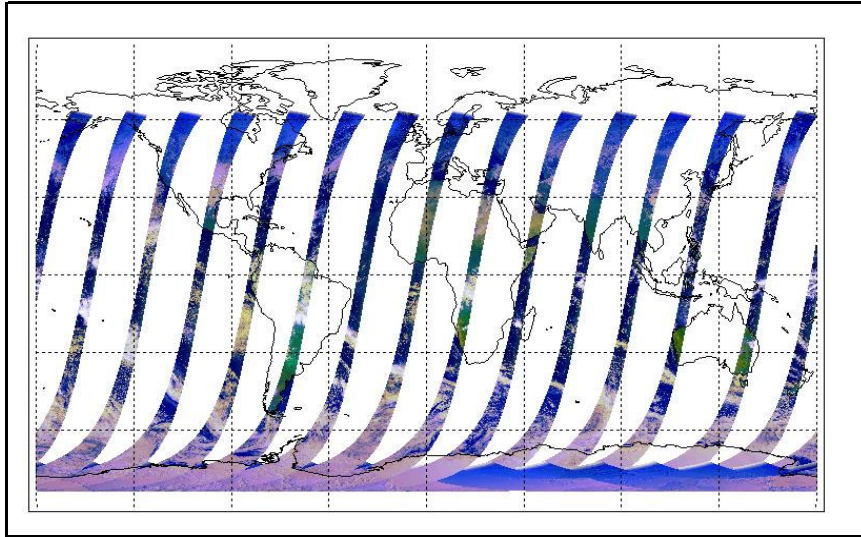

Browse Map

Map of browse products for: 14-Jan-07

Comments

Meteo Map

Map of meteo products for: 14-Jan-07

Comments

NB: METEO products are downloaded early morning, while their existence on the server is checked late morning which may explain inconsistencies between the above METEO map and the number of stated products