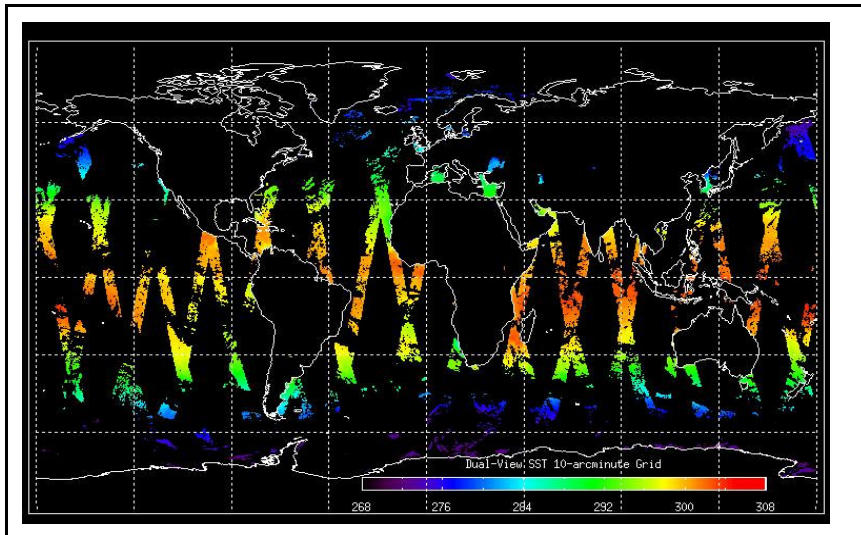

Browse Map

Map of browse products for: 14-Jan-07

Comments

Meteo Map

Map of meteo products for: 14-Jan-07

Comments

NB: METEO products are downloaded early morning, while their existence on the server is checked late morning which may explain inconsistencies between the above METEO map and the number of stated products