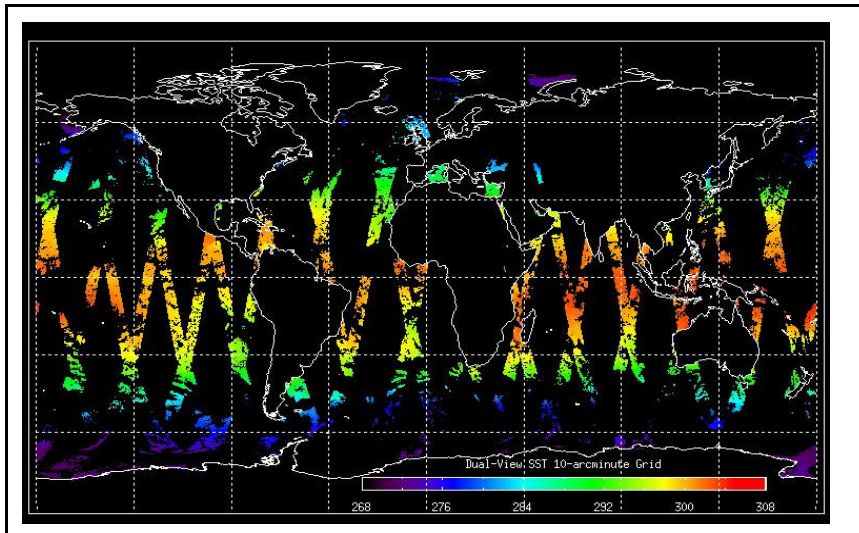

Browse Map

Map of browse products for: 11-Jan-07

Comments

Meteo Map

Map of meteo products for: 11-Jan-07

Comments

NB: METEO products are downloaded early morning, while their existence on the server is checked late morning which may explain inconsistencies between the above METEO map and the number of stated products