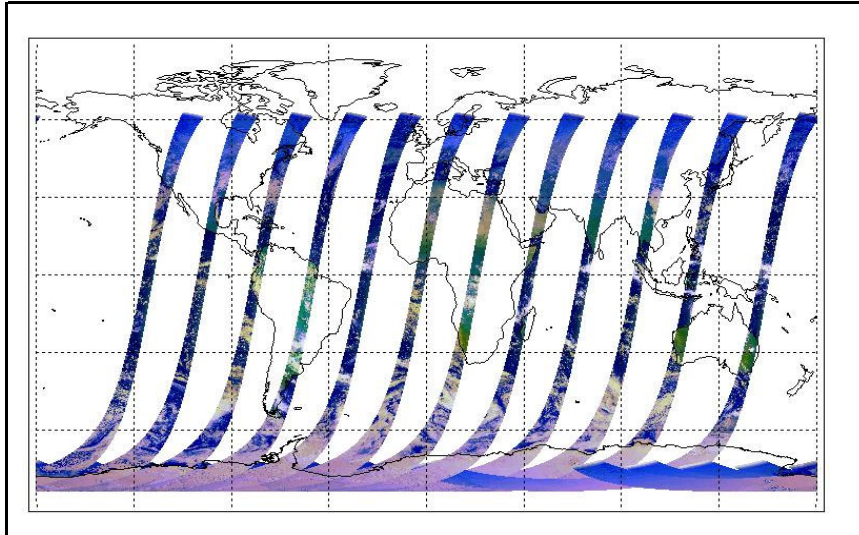

Browse Map

Map of browse products for: 11-Jan-07

Comments

Meteo Map

Map of meteo products for: 11-Jan-07

Comments

NB: METEO products are downloaded early morning, while their existence on the server is checked late morning which may explain inconsistencies between the above METEO map and the number of stated products