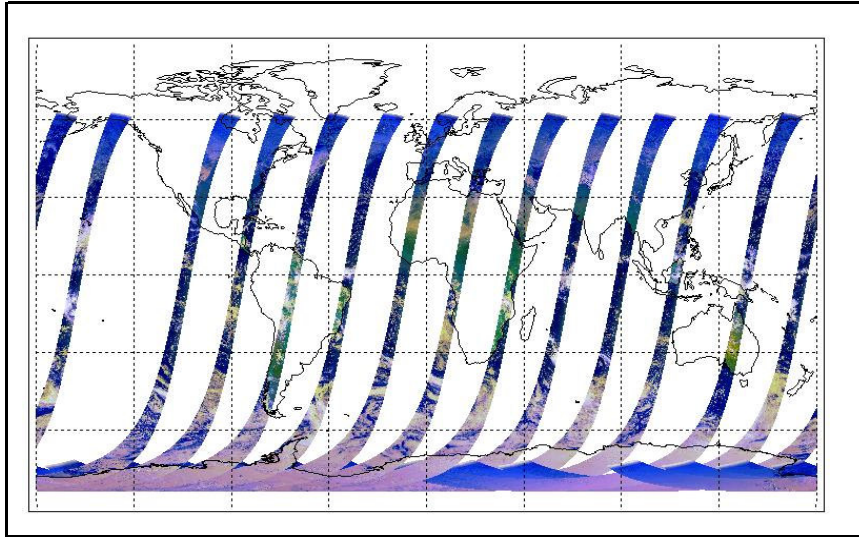

\_\_\_\_\_ |

Browse Map

Map of browse products for: 10-Jan-07

Comments

Meteo Map

Map of meteo products for: 10-Jan-07

Comments

NB: METEO products are downloaded early morning, while their existence on the server is checked late morning which may explain inconsistencies between the above METEO map and the number of stated products