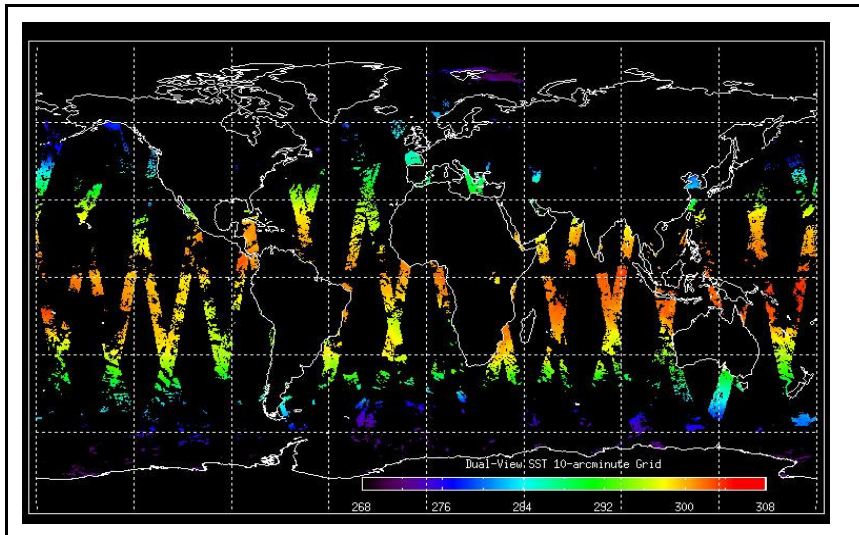

\_\_\_\_\_ |

Browse Map

Map of browse products for: 10-Jan-07

Comments

Meteo Map

Map of meteo products for: 10-Jan-07

Comments

NB: METEO products are downloaded early morning, while their existence on the server is checked late morning which may explain inconsistencies between the above METEO map and the number of stated products