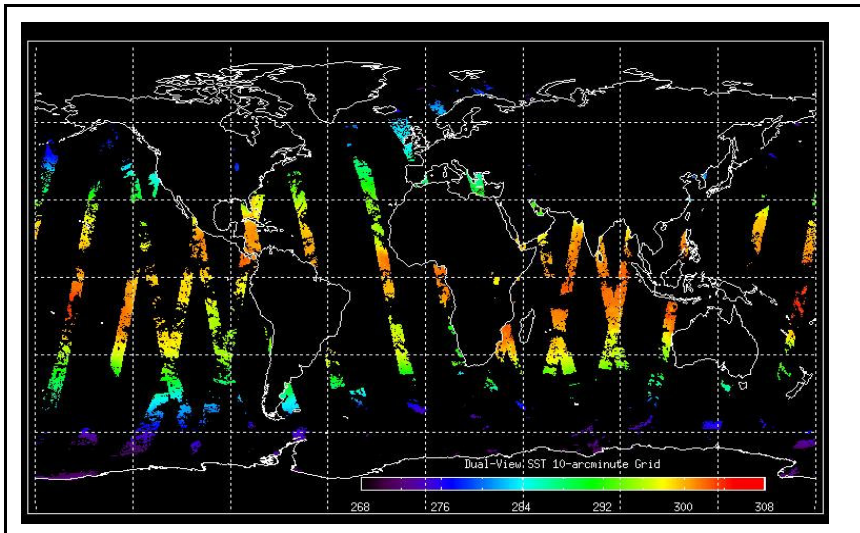

Comments

NB: METEO products are downloaded early morning, while their existence on the server is checked late morning which may explain inconsistencies between the above METEO map and the number of stated products