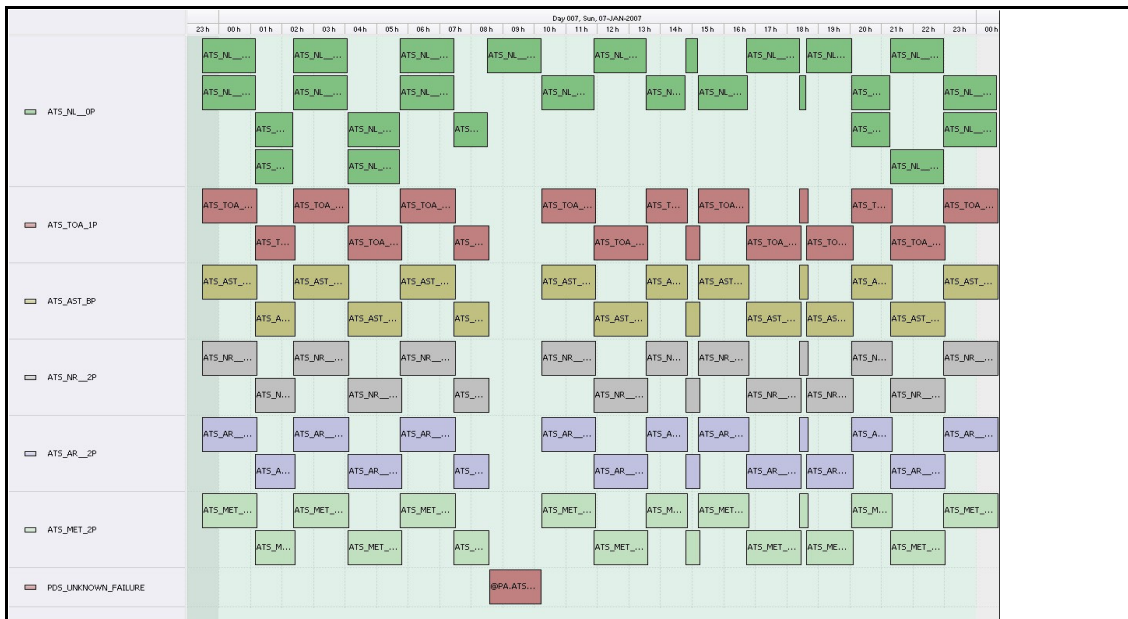

DPQC Daily Check of AATSR Data

07-Jan-07

DATA ACQUISITION DATE: 07-Jan-07
INSPECTION DATE: 08-Jan-07

--> Go to 'Product Generation' sheet to select date

Move Daily Maps

Previous Instrument Operational Events	
02-Jan-07	Nothing planned
03-Jan-07	Nothing planned
04-Jan-07	Nothing planned
05-Jan-07	Nothing planned
06-Jan-07	Nothing planned

Upcoming Instrument Operational Events	
07-Jan-07	Nothing planned
08-Jan-07	Nothing planned
09-Jan-07	Nothing planned
10-Jan-07	Nothing planned
11-Jan-07	Nothing planned

Daily Gantt Chart

Update

Comments: Missing L1 (#1) data unknown cause

FLAGS

FLAG

Meteo Products

Data acquisition date: 07-Jan-07 Inspection date: 08-Jan-07

Total # Products: 18
Server Availability: Nominal

Comments: None

Browse Products

Data acquisition date: 07-Jan-07 Inspection date: 08-Jan-07

Source: EDS

Comments: Orbits 25382-89 unavailable

FLAG

Instrument Health

Daily

List of all QA orbit summary files deposited on: 07-Jan-07

Daily status from the RAL EDS web-site on: 07-Jan-07

Current Instrument Status: Nominal
Envisat Platform Status: Nominal

Orbit #	Acquired	Comments
25311	02-Jan-07	High Jitter
25312	02-Jan-07	High Jitter
25329	03-Jan-07	High Jitter
25330	03-Jan-07	High Jitter
25331	03-Jan-07	High Jitter
25332	03-Jan-07	High Jitter
25341	04-Jan-07	High Jitter
25342	04-Jan-07	None
25376	06-Jan-07	High Jitter
25377	06-Jan-07	High Jitter
25378	07-Jan-07	High Jitter
25380	07-Jan-07	High Jitter

FLAG
FLAG
FLAG
FLAG
FLAG
FLAG
FLAG

FLAG
FLAG
FLAG

Weekly

Latest version of the weekly RAL report on: 07-Jan-07

Out of date by: 41 days

Report Date: 27-Nov-06
Anomalies: Envisat memory maintenance anomaly: November 28-30.
AATSR out of Measurement Mode from 0758h, Tuesday Nov 28 until 1507h, Thursday Nov 30.
Jitter: High (up to 240/orbit) for ~46 hours after the Envisat anomaly. But nominal before and after.