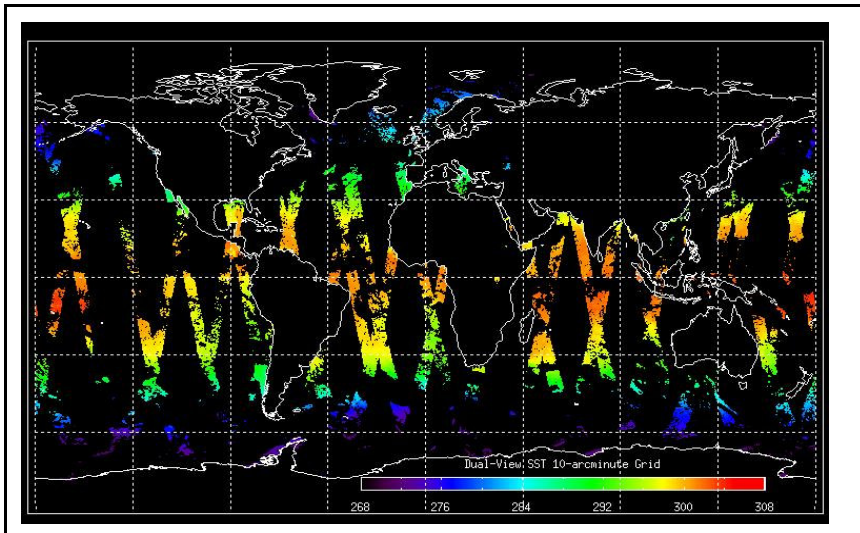

Comments NB: METEO products are downloaded early morning, while their existence on the server is checked late morning which may explain inconsistencies between the above METEO map and the number of stated products