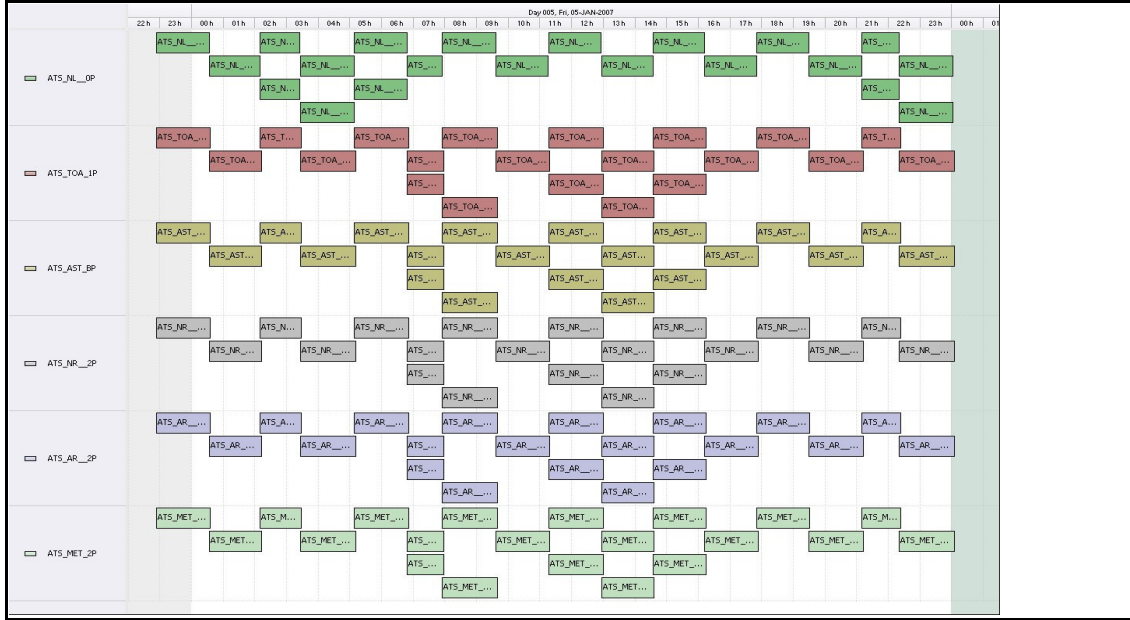

DPQC Daily Check of AATSR Data

05-Jan-07

DATA ACQUISITION DATE: 05-Jan-07
INSPECTION DATE: 08-Jan-07

--> Go to 'Product Generation' sheet to select date

Move Daily Maps

Previous Instrument Operational Events	
31-Dec-06	Nothing planned
01-Jan-07	Nothing planned
02-Jan-07	Nothing planned
03-Jan-07	Nothing planned
04-Jan-07	Nothing planned

Upcoming Instrument Operational Events	
05-Jan-07	Nothing planned
06-Jan-07	Nothing planned
07-Jan-07	Nothing planned
08-Jan-07	Nothing planned
09-Jan-07	Nothing planned

Daily Gantt Chart

Update

Comments: None

FLAGS

Meteo Products

Data acquisition date: 05-Jan-07 Inspection date: 08-Jan-07

Total # Products: 17
Server Availability: Nominal

Comments: None

Browse Products

Data acquisition date: 05-Jan-07 Inspection date: 08-Jan-07

Source: DDS

Comments: Orbits 25353-61 unavailable (Kiruna orbits)

FLAG

Instrument Health

Daily

List of all QA orbit summary files deposited on: 05-Jan-07

Orbit #	Acquired	Comments
25347	04-Jan-07	High Jitter
25348	04-Jan-07	High Jitter
25349	05-Jan-07	High Jitter
25350	05-Jan-07	High Jitter
25351	05-Jan-07	High Jitter
25352	05-Jan-07	High Jitter

FLAG
FLAG
FLAG
FLAG
FLAG

Daily status from the RAL EDS web-site on: 05-Jan-07

Current Instrument Status: Nominal
Envisat Platform Status: Nominal

Weekly

Latest version of the weekly RAL report on: 05-Jan-07

Out of date by: 39 days

Report Date: 27-Nov-06
Anomalies: Envisat memory maintenance anomaly: November 28-30. AATSR out of Measurement Mode from 0758h, Tuesday Nov 28 until 1507h, Thursday Nov 30. Jitter: High (up to 240/orbit) for ~48 hours after the Envisat anomaly. But nominal before and after.