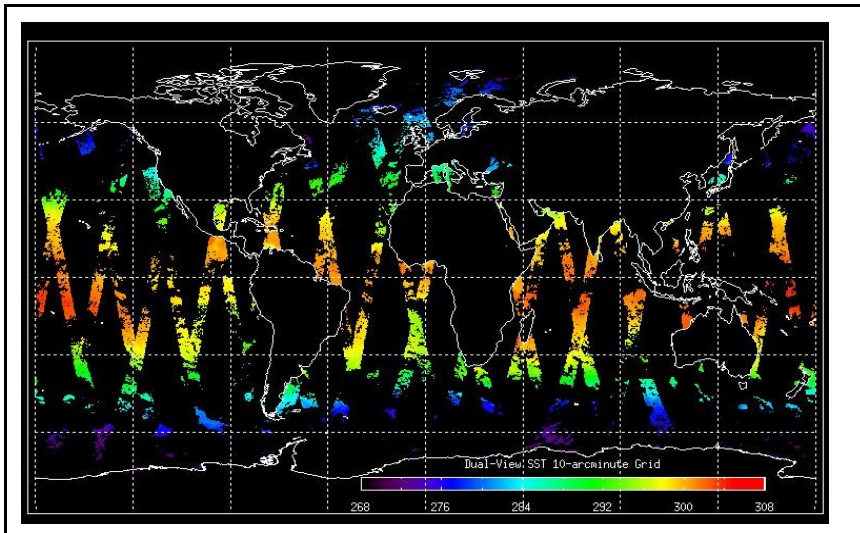

Comments NB: METEO products are downloaded early morning, while their existence on the server is checked late morning which may explain inconsistencies between the above METEO map and the number of stated products