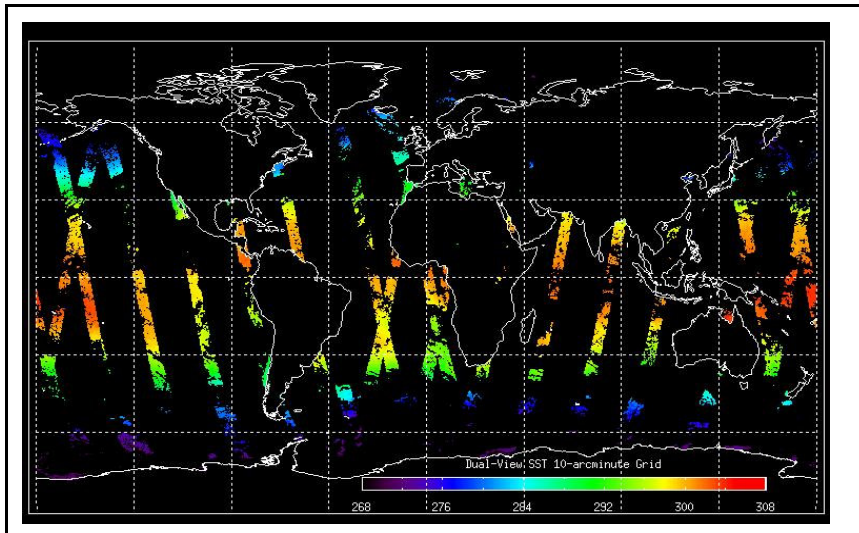

Comments

NB: METEO products are downloaded early morning, while their existence on the server is checked late morning which may explain inconsistencies between the above METEO map and the number of stated products