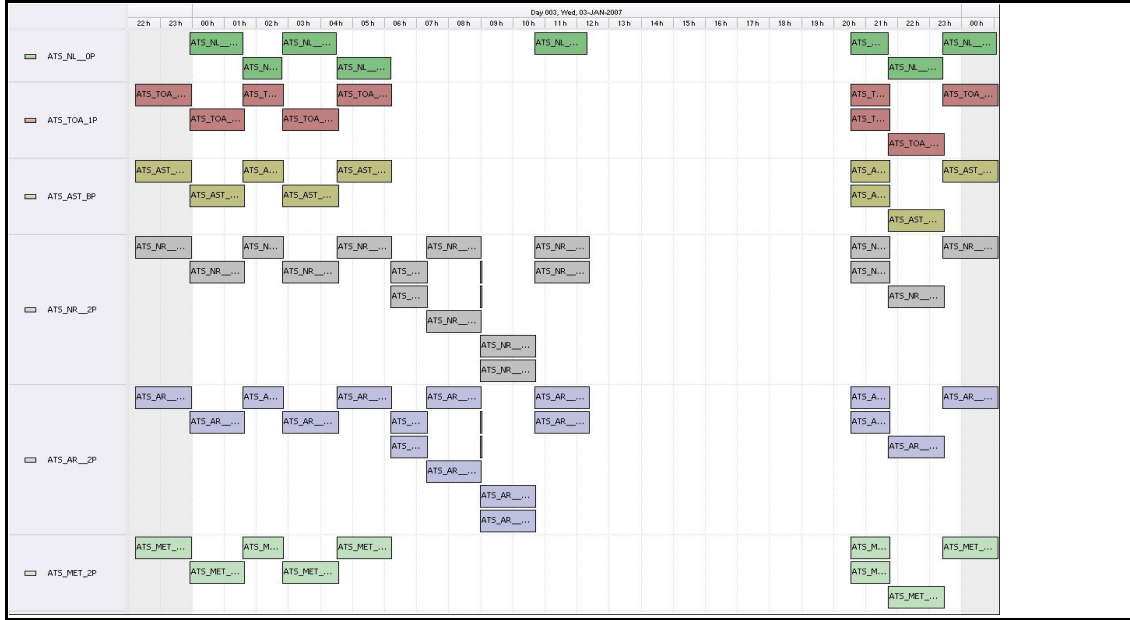

DPQC Daily Check of AATSR Data

03-Jan-07

DATA ACQUISITION DATE: 03-Jan-07
INSPECTION DATE: 04-Jan-07

--> Go to 'Product Generation' sheet to select date

Move Daily Maps

Previous Instrument Operational Events	
29-Dec-06	Nothing planned
30-Dec-06	Nothing planned
31-Dec-06	Nothing planned
01-Jan-07	Nothing planned
02-Jan-07	Nothing planned

Upcoming Instrument Operational Events	
03-Jan-07	Nothing planned
04-Jan-07	Nothing planned
05-Jan-07	Nothing planned
06-Jan-07	Nothing planned
07-Jan-07	Nothing planned

Daily Gantt Chart

Update

Comments: Missing L0 and L1, but products available for some L2

FLAGS

FLAG

Meteo Products

Data acquisition date: 03-Jan-07 Inspection date: 04-Jan-07

Total # Products: 14
Server Availability: Nominal

Comments: None

Browse Products

Data acquisition date: 03-Jan-07 Inspection date: 04-Jan-07

Source: EDS

Comments: Orbits 25324-32 unavailable

FLAG

Instrument Health

Daily

List of all QA orbit summary files deposited on: 03-Jan-07

Orbit #	Acquired	Comments
25303	01-Jan-07	High Jitter
25319	02-Jan-07	High Jitter
25320	02-Jan-07	High Jitter
25321	03-Jan-07	High Jitter
25322	03-Jan-07	High Jitter

FLAG
FLAG
FLAG
FLAG
FLAG

Daily status from the RAL EDS web-site on: 03-Jan-07

Current Instrument Status: Nominal
Envisat Platform Status: Nominal

Weekly

Latest version of the weekly RAL report on: 03-Jan-07

Out of date by: 37 days

Report Date: 27-Nov-06
Anomalies: Envisat memory maintenance anomaly: November 28-30. AATSR out of Measurement Mode from 0758h, Tuesday Nov 28 until 1507h, Thursday Nov 30. Jitter: High (up to 240/orbit) for ~48 hours after the Envisat anomaly. But nominal before and after.