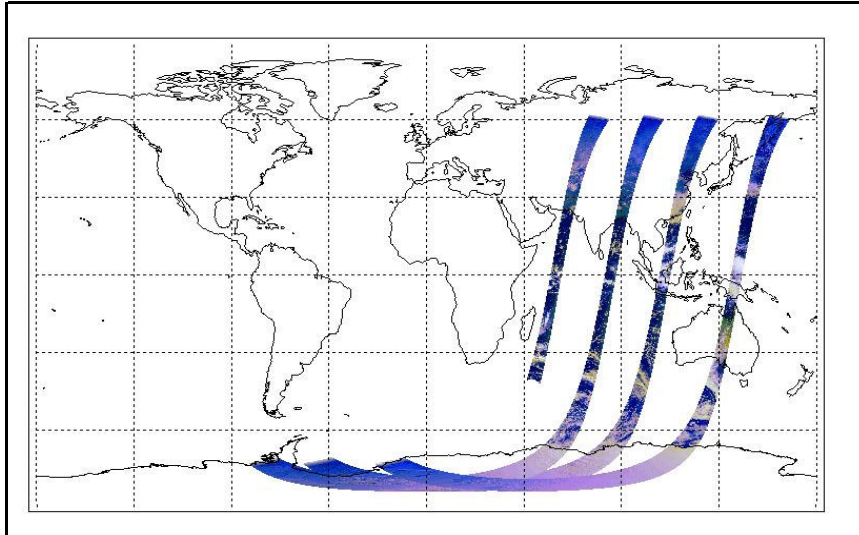

Browse Map

Map of browse products for: 03-Jan-07

Comments

Meteo Map

Map of meteo products for: 03-Jan-07