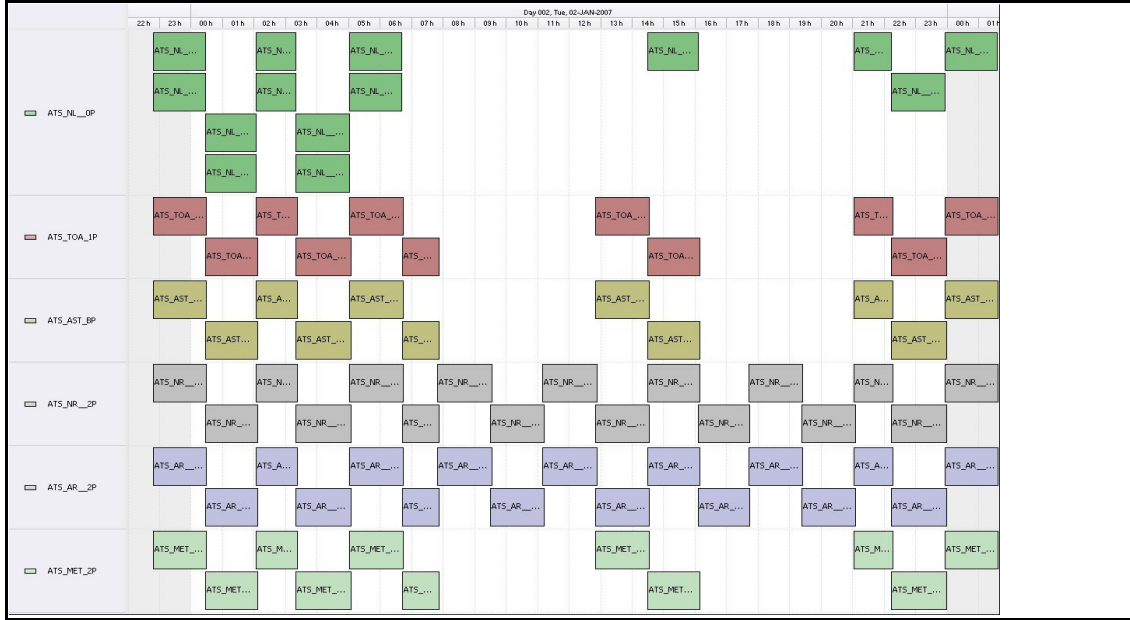

DPQC Daily Check of AATSR Data

02-Jan-07

DATA ACQUISITION DATE: 02-Jan-07
INSPECTION DATE: 03-Jan-07

--> Go to 'Product Generation' sheet to select date

Move Daily Maps

Previous Instrument Operational Events	
28-Dec-06	Nothing planned
29-Dec-06	Nothing planned
30-Dec-06	Nothing planned
31-Dec-06	Nothing planned
01-Jan-07	Nothing planned

Upcoming Instrument Operational Events	
02-Jan-07	Nothing planned
03-Jan-07	Nothing planned
04-Jan-07	Nothing planned
05-Jan-07	Nothing planned
06-Jan-07	Nothing planned

Daily Gantt Chart

Update

Comments Missing L0 and L1, but products are available for all L2

FLAGS

FLAG

Meteo Products

Data acquisition date: 02-Jan-07 Inspection date: 03-Jan-07

Total # Products: 14
Server Availability: Nominal

Comments None

Browse Products

Data acquisition date: 02-Jan-07 Inspection date: 03-Jan-07

Source: EDS

Comments Orbits 25311/13/16/17/18 unavailable

FLAG

Instrument Health

Daily

List of all QA orbit summary files deposited on: 02-Jan-07

Daily status from the RAL EDS web-site on: 02-Jan-07

Current Instrument Status: Nominal
Envisat Platform Status: Nominal

Orbit #	Acquired	Comments
25286	31-Dec-06	High Jitter
25287	31-Dec-06	High Jitter
25288	31-Dec-06	High Jitter
25289	31-Dec-06	High Jitter
25296	01-Jan-07	None
25297	01-Jan-07	High Jitter
25298	01-Jan-07	High Jitter
25299	01-Jan-07	High Jitter
25300	01-Jan-07	High Jitter
25301	01-Jan-07	High Jitter
25302	01-Jan-07	High Jitter
25303	01-Jan-07	None
25304	01-Jan-07	High Jitter
25305	01-Jan-07	High Jitter
25306	02-Jan-07	High Jitter
25307	02-Jan-07	High Jitter

FLAG
FLAG
FLAG
FLAG

FLAG
FLAG
FLAG
FLAG
FLAG
FLAG

Weekly

Latest version of the weekly RAL report on: 02-Jan-07

Out of date by: 36 days

Report Date: 27-Nov-06
Anomalies: Envisat memory maintenance anomaly: November 28-30.
AATSR out of Measurement Mode from 0758h, Tuesday Nov 28 until 1507h, Thursday Nov 30.
Jitter: High (up to 240/orbit) for ~48 hours after the Envisat anomaly. But nominal before and after.