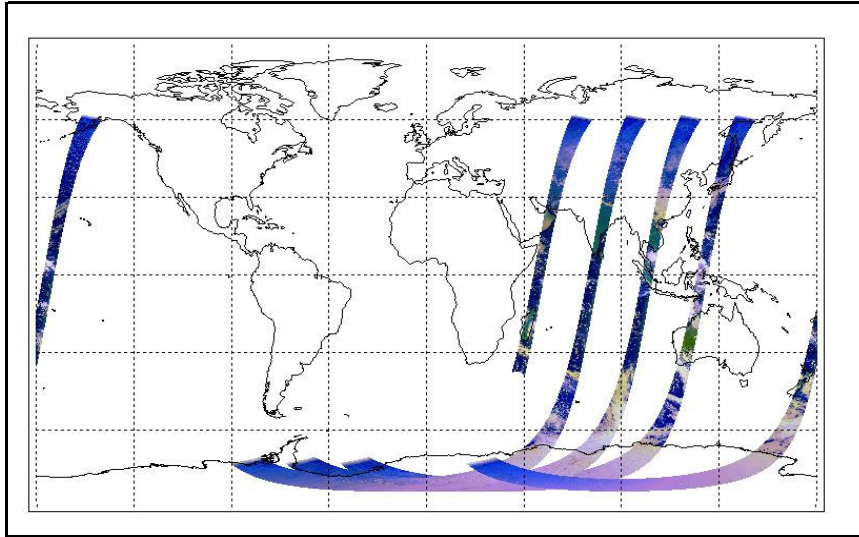

Browse Map

Map of browse products for: 02-Jan-07

Comments

Meteo Map

Map of meteo products for: 02-Jan-07