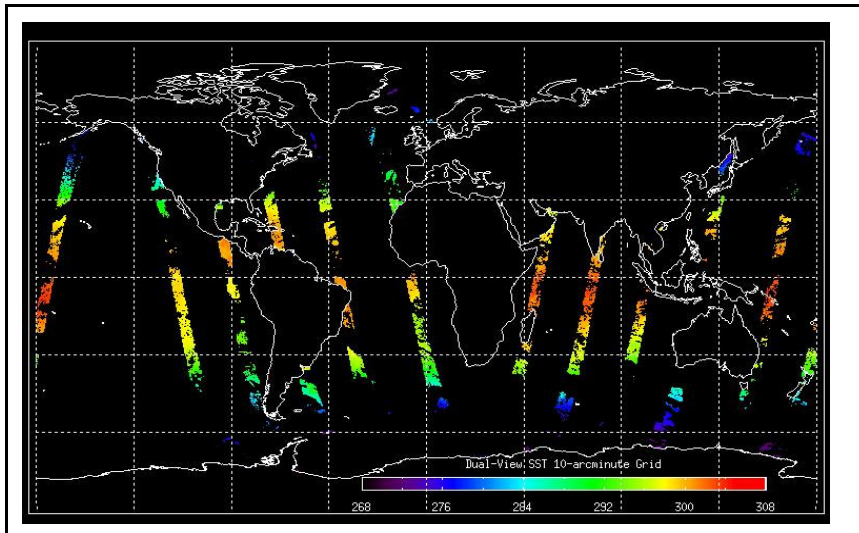

Comments

NB: METEO products are downloaded early morning, while their existence on the server is checked late morning which may explain inconsistencies between the above METEO map and the number of stated products