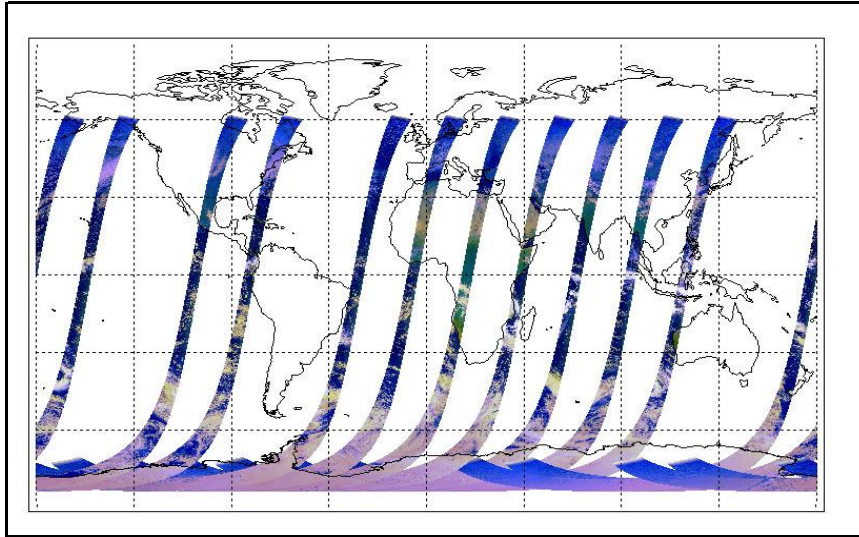

Browse Map

Map of browse products for: 01-Jan-07

Comments

Meteo Map

Map of meteo products for: 01-Jan-07