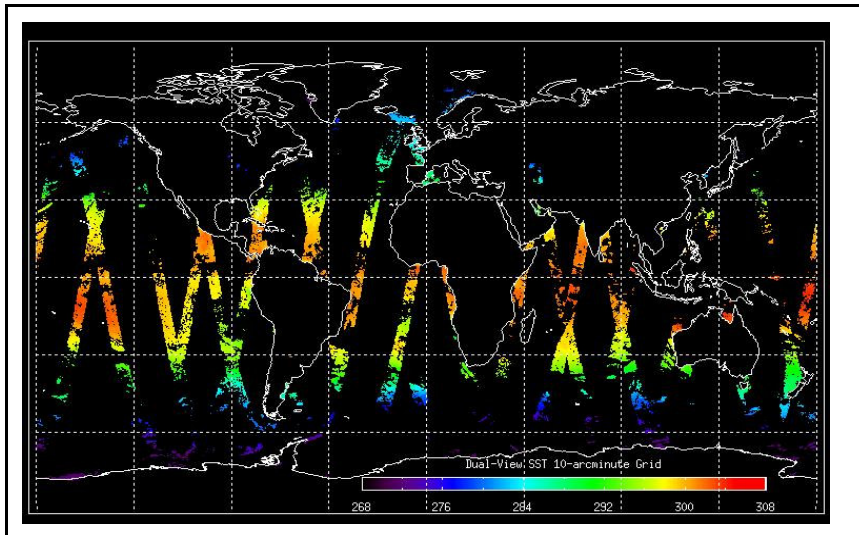

Comments

NB: METEO products are downloaded early morning, while their existence on the server is checked late morning which may explain inconsistencies between the above METEO map and the number of stated products