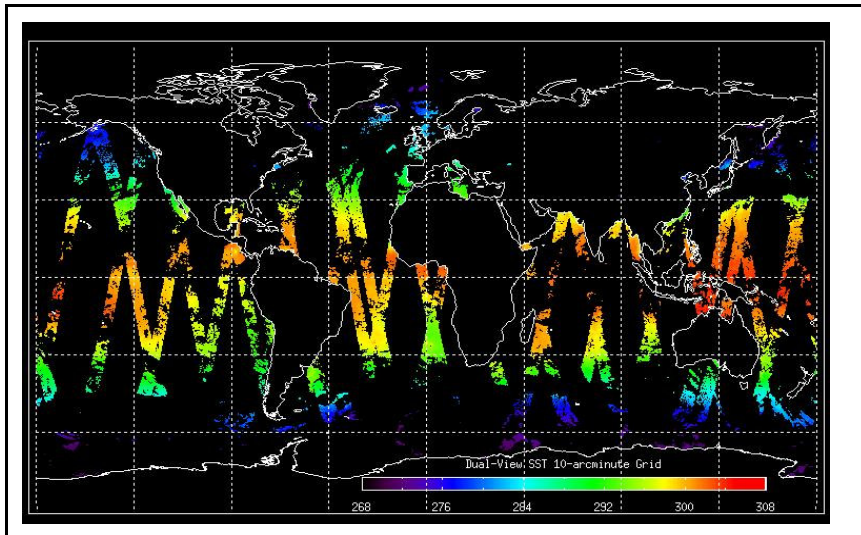

Browse Map

Map of browse products for: 21-Dec-06

Comments

Meteo Map

Map of meteo products for: 21-Dec-06

Comments

NB: METEO products are downloaded early morning, while their existence on the server is checked late morning which may explain inconsistencies between the above METEO map and the number of stated products