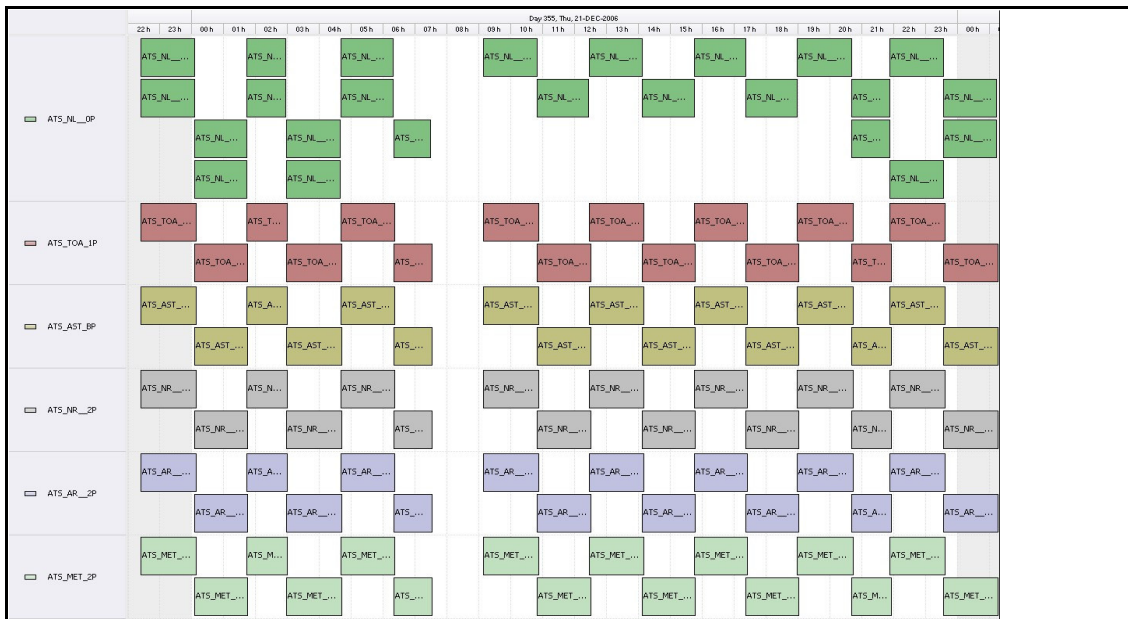

DPQC Daily Check of AATSR Data

21-Dec-06

DATA ACQUISITION DATE: 21-Dec-06
INSPECTION DATE: 22-Dec-06

Move Daily Maps

Previous Instrument Operational Events	
16-Dec-06	AATSR back to measurement 08:25:05 UTC
17-Dec-06	Nothing planned
18-Dec-06	Nothing planned
19-Dec-06	Nothing planned
20-Dec-06	Nothing planned

Upcoming Instrument Operational Events	
21-Dec-06	Nothing planned
22-Dec-06	Nothing planned
23-Dec-06	Nothing planned
24-Dec-06	Nothing planned
25-Dec-06	Nothing planned

Daily Gantt Chart

Update

Comments Missing L0 (#1) Data unknown cause

FLAGS

FLAG

Meteo Products

Data acquisition date: 21-Dec-06 Inspection date: 22-Dec-06

Total # Products: 15
Server Availability: Nominal

Comments None

Browse Products

Data acquisition date: 21-Dec-06 Inspection date: 22-Dec-06

Source: DDS

Comments Orbit 25139 unavailable

FLAG

Instrument Health

Daily

List of all QA orbit summary files deposited on: 21-Dec-06

Daily status from the RAL EDS web-site on: 21-Dec-06

Current Instrument Status: Nominal
Envisat Platform Status: Nominal

Nominal

Orbit #	Acquired	Comments
25110	19-Dec-06	High Jitter
25111	19-Dec-06	High Jitter
25112	19-Dec-06	High Jitter
25113	19-Dec-06	High Jitter
25114	19-Dec-06	High Jitter
25115	19-Dec-06	High Jitter
25116	19-Dec-06	High Jitter
25117	19-Dec-06	None
25120	20-Dec-06	High Jitter
25121	20-Dec-06	High Jitter
25122	20-Dec-06	High Jitter
25123	20-Dec-06	High Jitter
25124	20-Dec-06	High Jitter
25125	20-Dec-06	High Jitter
25126	20-Dec-06	High Jitter
25133	20-Dec-06	High Jitter

FLAG
FLAG
FLAG
FLAG
FLAG
FLAG
FLAG

FLAG
FLAG
FLAG

Weekly

Latest version of the weekly RAL report on: 21-Dec-06

Out of date by: 24 days

Report Date: 27-Nov-06
Anomalies: Envisat memory maintenance anomaly: November 28-30. AATSR out of Measurement Mode from 0758h, Tuesday Nov 28 until 1507h, Thursday Nov 30. Jitter: High (up to 240/orbit) for ~48 hours after the Envisat anomaly. But nominal before and after.