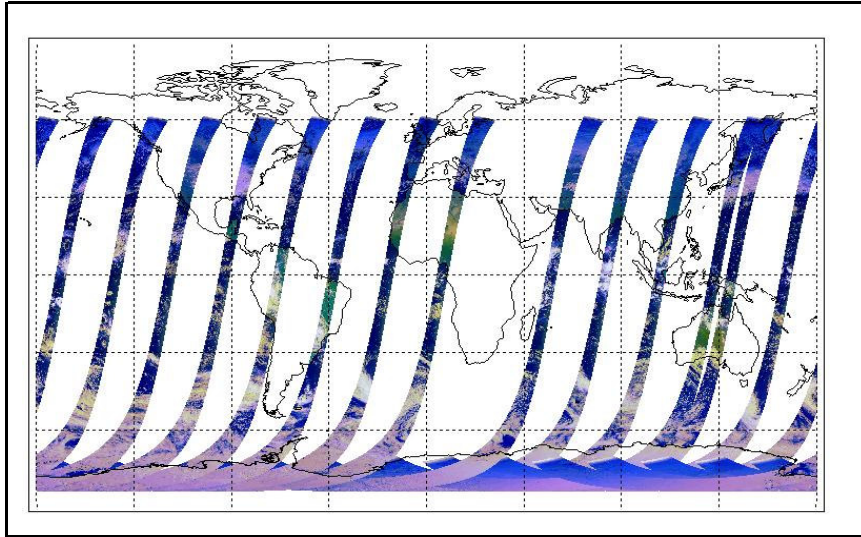

Browse Map

Map of browse products for: 21-Dec-06

Comments

Meteo Map

Map of meteo products for: 21-Dec-06