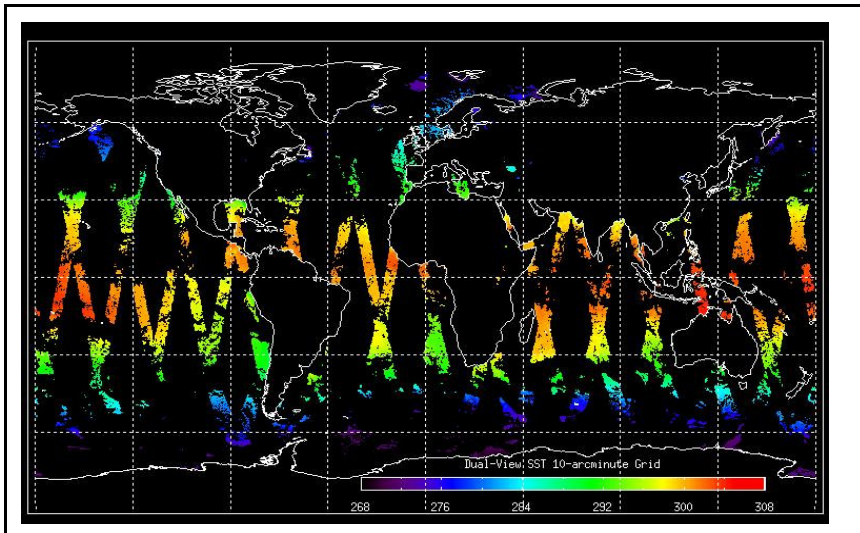

Comments NB: METEO products are downloaded early morning, while their existence on the server is checked late morning which may explain inconsistencies between the above METEO map and the number of stated products