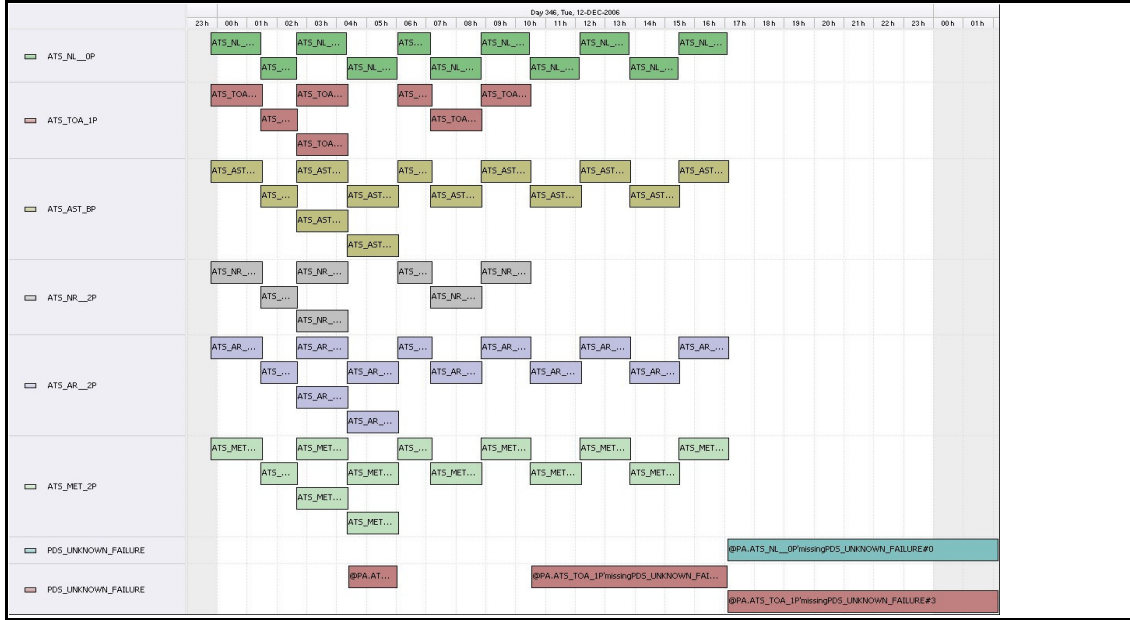

DPQC Daily Check of AATSR Data

12-Dec-06

DATA ACQUISITION DATE: 12-Dec-06
INSPECTION DATE: 13-Dec-06

--> Go to 'Product Generation' sheet to select date

Move Daily Maps

Previous Instrument Operational Events	
07-Dec-06	Kiruna switch to FEOMI, orbit 24928
08-Dec-06	Nothing planned
09-Dec-06	Nothing planned
10-Dec-06	Nothing planned
11-Dec-06	Nothing planned

Upcoming Instrument Operational Events	
12-Dec-06	Nothing planned
13-Dec-06	Nothing planned
14-Dec-06	Nothing planned
15-Dec-06	Nothing planned
16-Dec-06	Nothing planned

Daily Gantt Chart

Update

Comments Unplanned unavailability
EN-UNA-2006/0370 from 18:02:17.00

FLAGS

FLAG

Meteo Products

Data acquisition date: 12-Dec-06 Inspection date: 13-Dec-06

Total # Products: 3
Server Availability: Nominal

!!! <12 Orbit Files !!!

Comments Unplanned unavailability
EN-UNA-2006/0370 from 18:02:17.00

FLAG

FLAG

Browse Products

Data acquisition date: 12-Dec-06 Inspection date: 13-Dec-06

Source: DDS

Comments Unplanned unavailability
EN-UNA-2006/0370 from 18:02:17.00

FLAG

Instrument Health

Daily

List of all QA orbit summary files deposited on: 12-Dec-06

Orbit #	Acquired	Comments
24986	10-Dec-06	High Jitter
24987	10-Dec-06	High Jitter
24988	10-Dec-06	High Jitter
24995	11-Dec-06	None
24996	11-Dec-06	High Jitter
24997	11-Dec-06	High Jitter
24998	11-Dec-06	High Jitter
24999	11-Dec-06	High Jitter
25000	11-Dec-06	High Jitter
25001	11-Dec-06	High Jitter
25002	11-Dec-06	High Jitter
25004	11-Dec-06	High Jitter

FLAG
FLAG
FLAG

FLAG
FLAG
FLAG
FLAG
FLAG
FLAG

Daily status from the RAL EDS web-site on: 12-Dec-06

Current Instrument Status: Nominal
Envisat Platform Status: Nominal

Weekly

Latest version of the weekly RAL report on: 12-Dec-06

Out of date by: 15 days

Report Date 27-Nov-06
Anomalies Envisat memory maintenance anomaly: November 28-30.
AATSR out of Measurement Mode from 0758h, Tuesday Nov 28 until 1507h, Thursday Nov 30.
Jitter: High (up to 240/orbit) for ~48 hours after the Envisat anomaly. But nominal before and after.