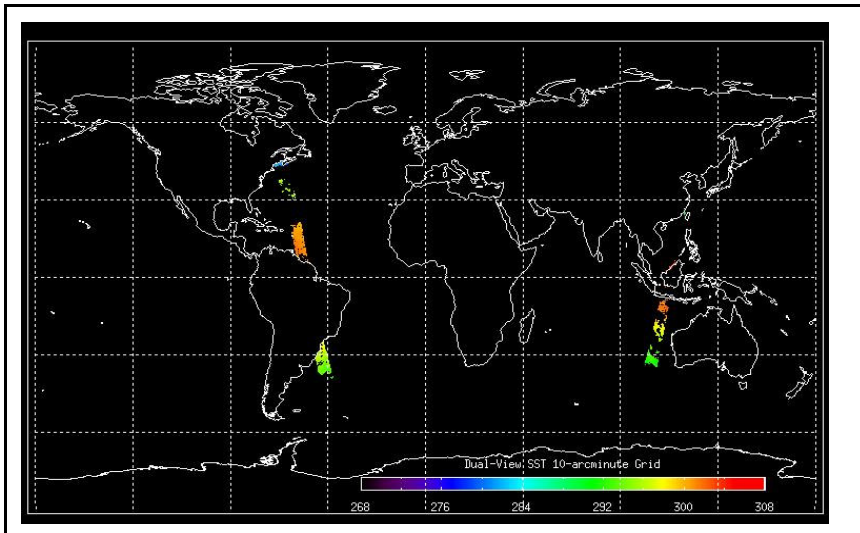

Comments Low disk space - not all products downloaded

NB: METEO products are downloaded early morning, while their existence on the server is checked late morning which may explain inconsistencies between the above METEO map and the number of stated products