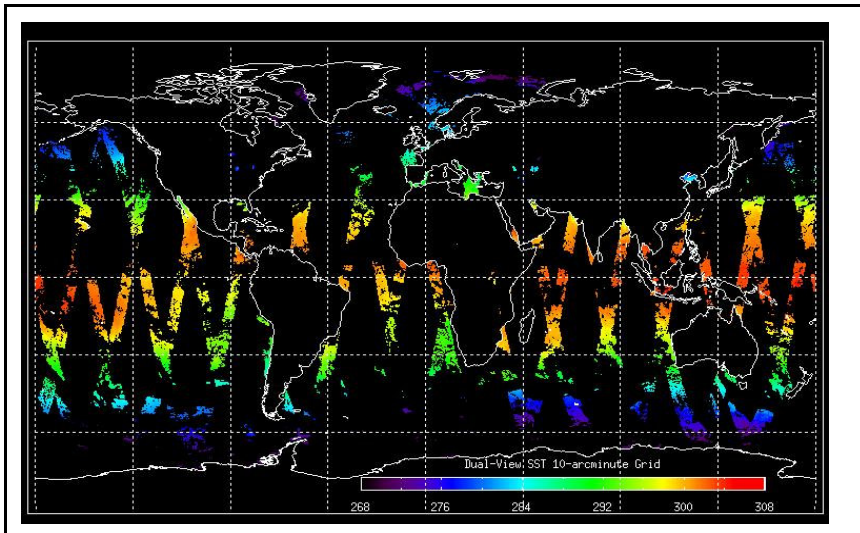

Browse Map

Map of browse products for: 09-Dec-06

Comments Rolling archives inaccessible; no Browse products downloaded

Meteo Map

Map of meteo products for: 09-Dec-06

Comments NB: METEO products are downloaded early morning, while their existence on the server is checked late morning which may explain inconsistencies between the above METEO map and the number of stated products