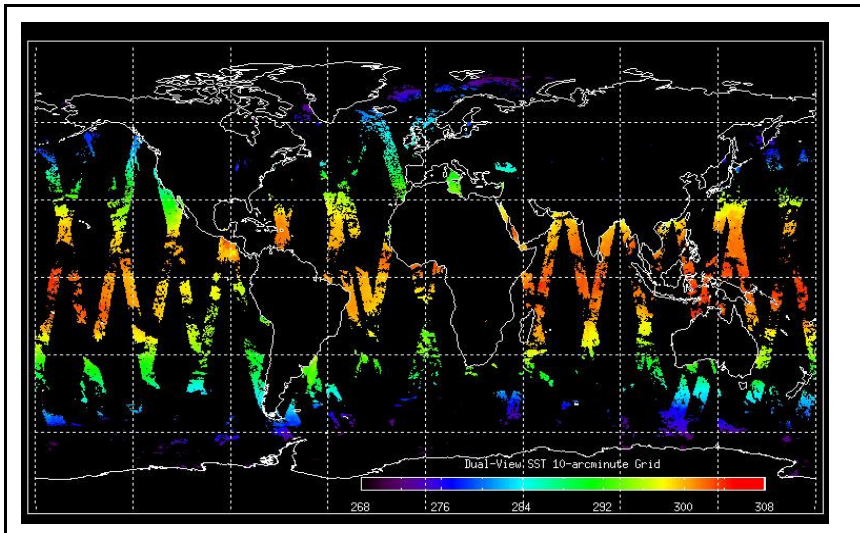

Comments NB: METEO products are downloaded early morning, while their existence on the server is checked late morning which may explain inconsistencies between the above METEO map and the number of stated products