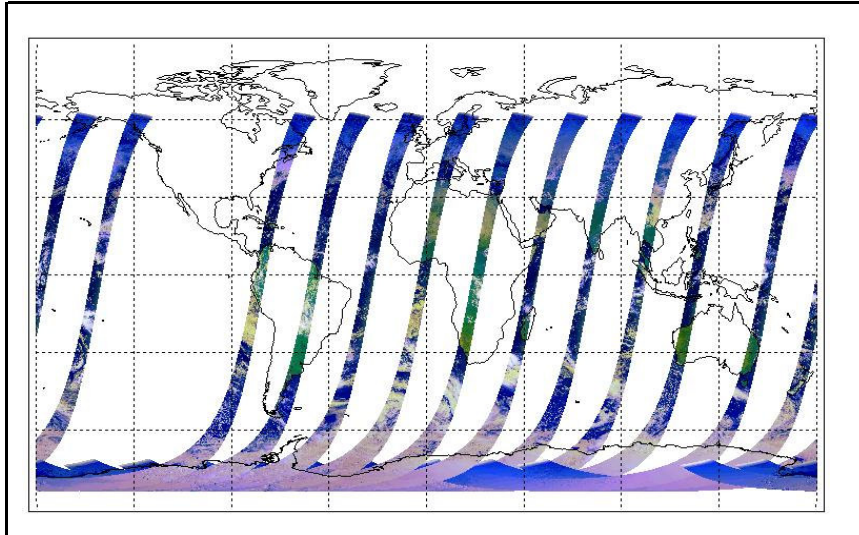

Browse Map

Map of browse products for: 04-Dec-06

Comments AATSR unavailable due to planned maintenance until 15:06

Meteo Map

Map of meteo products for: 04-Dec-06