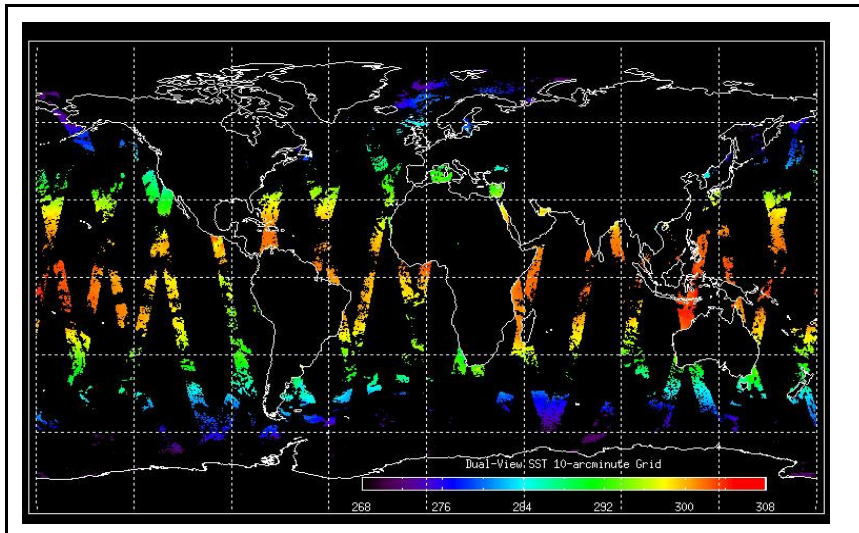

Comments AATSR unavailable due to planned maintenance until 15:06

NB: METEO products are downloaded early morning, while their existence on the server is checked late morning which may explain inconsistencies between the above METEO map and the number of stated products