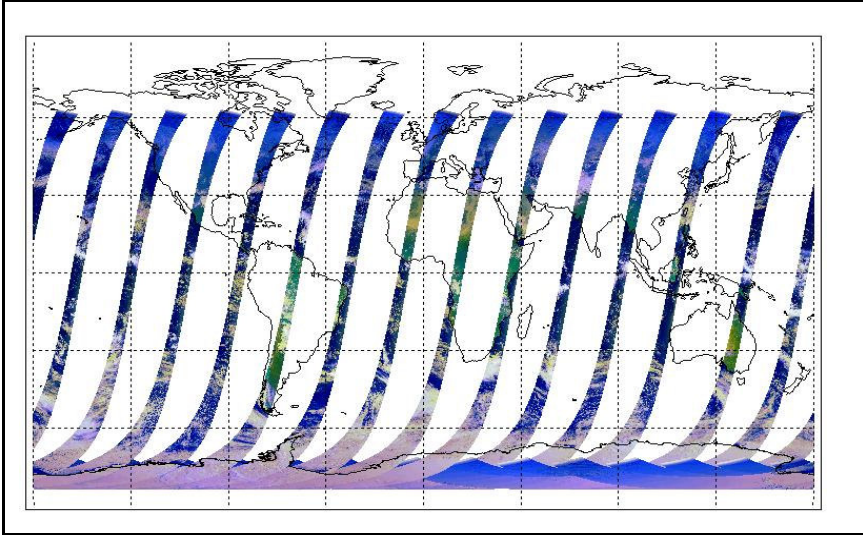

Browse Map

Map of browse products for: 03-Dec-06

Comments AATSR unavailable due to planned maintenance until 15:06

Meteo Map

Map of meteo products for: 03-Dec-06