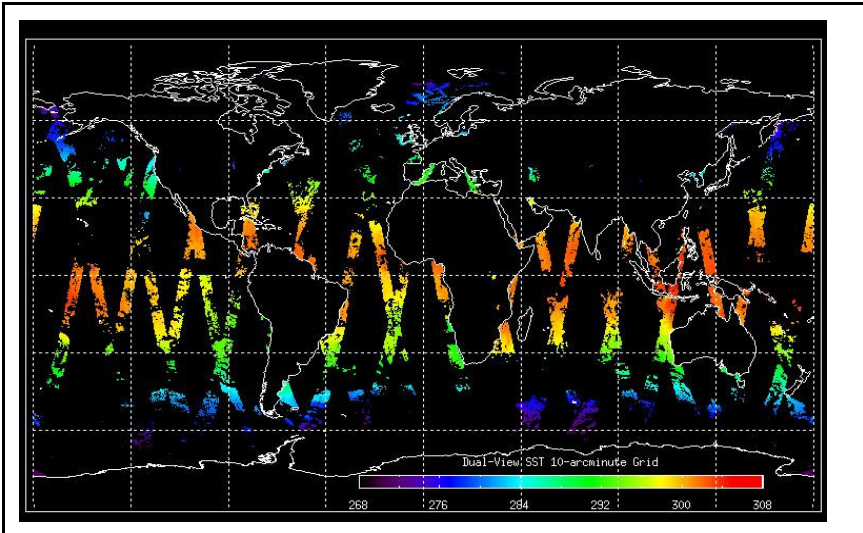

Browse Map

Map of browse products for: 03-Dec-06

Comments AATSR unavailable due to planned maintenance until 15:06

Meteo Map

Map of meteo products for: 03-Dec-06

Comments AATSR unavailable due to planned maintenance until 15:06