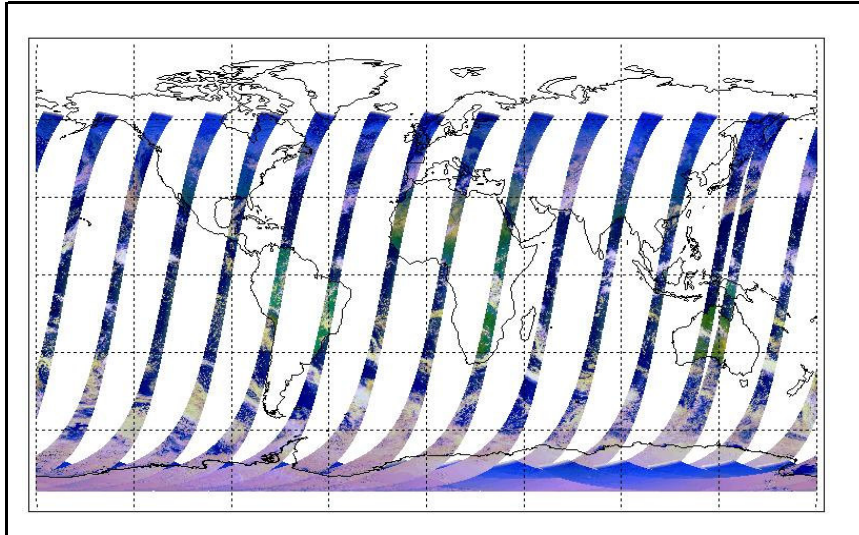

Browse Map

Map of browse products for: 02-Dec-06

Comments AATSR unavailable due to planned maintenance until 15:06

Meteo Map

Map of meteo products for: 02-Dec-06