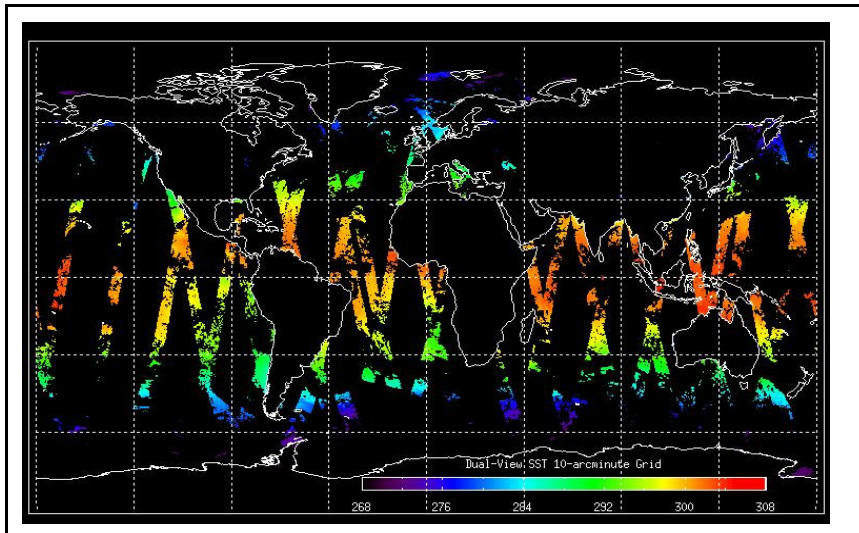

Comments AATSR unavailable due to planned maintenance until 15:06

NB: METEO products are downloaded early morning, while their existence on the server is checked late morning which may explain inconsistencies between the above METEO map and the number of stated products