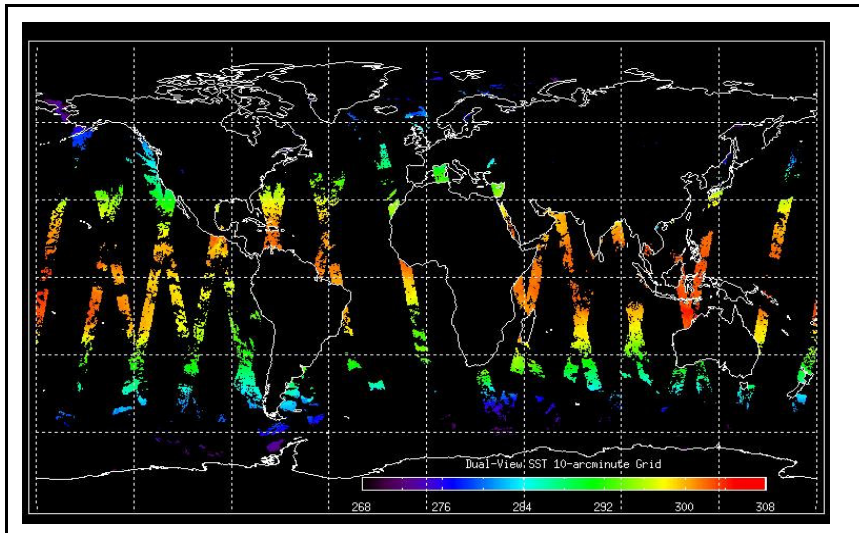

Comments AATSR unavailable due to planned maintenance until 15:06

NB: METEO products are downloaded early morning, while their existence on the server is checked late morning which may explain inconsistencies between the above METEO map and the number of stated products