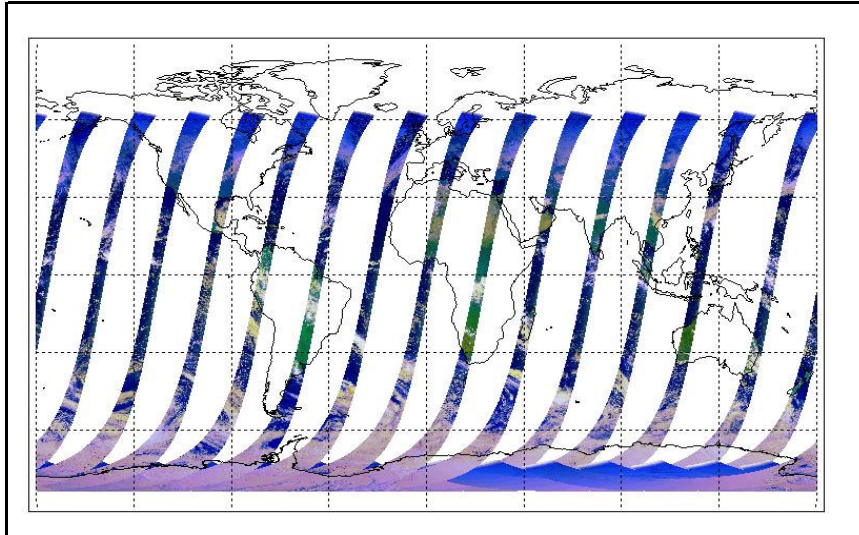

Browse Map

Map of browse products for: 01-Dec-06

Comments AATSR unavailable due to planned maintenance until 15:06

Meteo Map

Map of meteo products for: 01-Dec-06