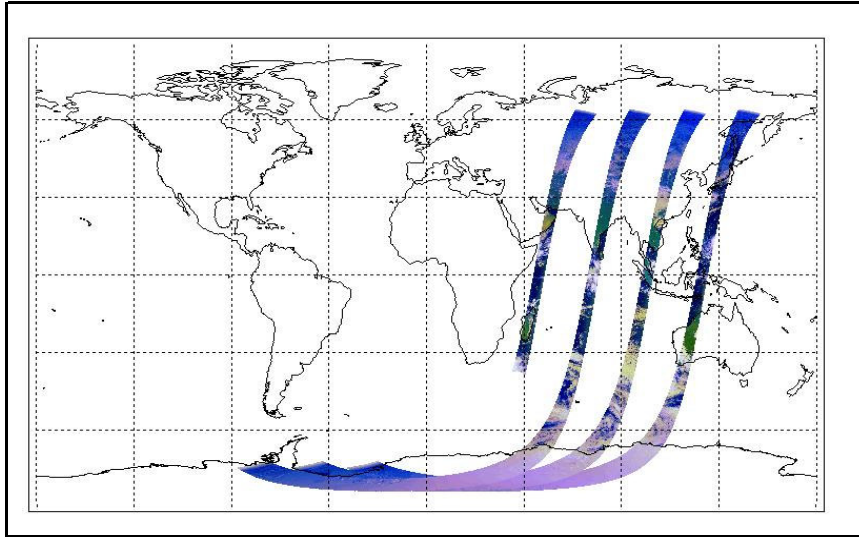

Browse Map

Map of browse products for: 28-Nov-06

Comments

Meteo Map

Map of meteo products for: 28-Nov-06