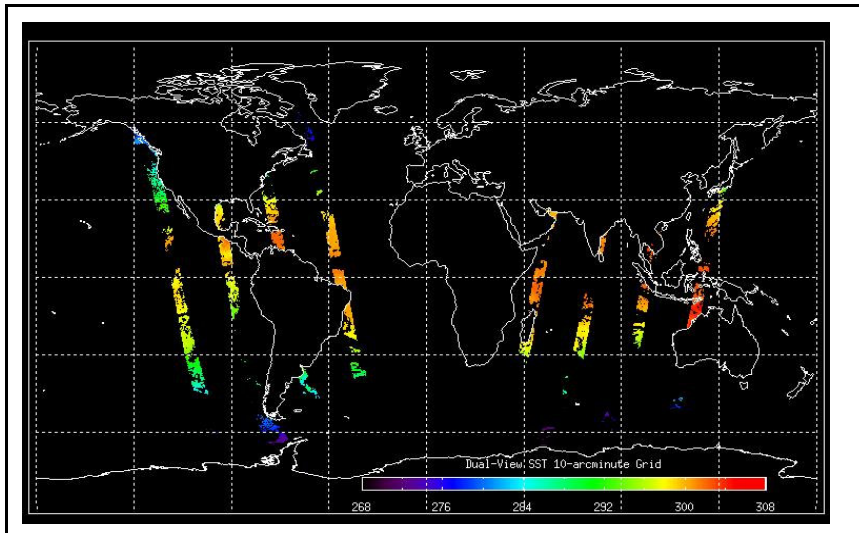

Browse Map

Map of browse products for: 28-Nov-06

Comments

Meteo Map

Map of meteo products for: 28-Nov-06

Comments

NB: METEO products are downloaded early morning, while their existence on the server is checked late morning which may explain inconsistencies between the above METEO map and the number of stated products