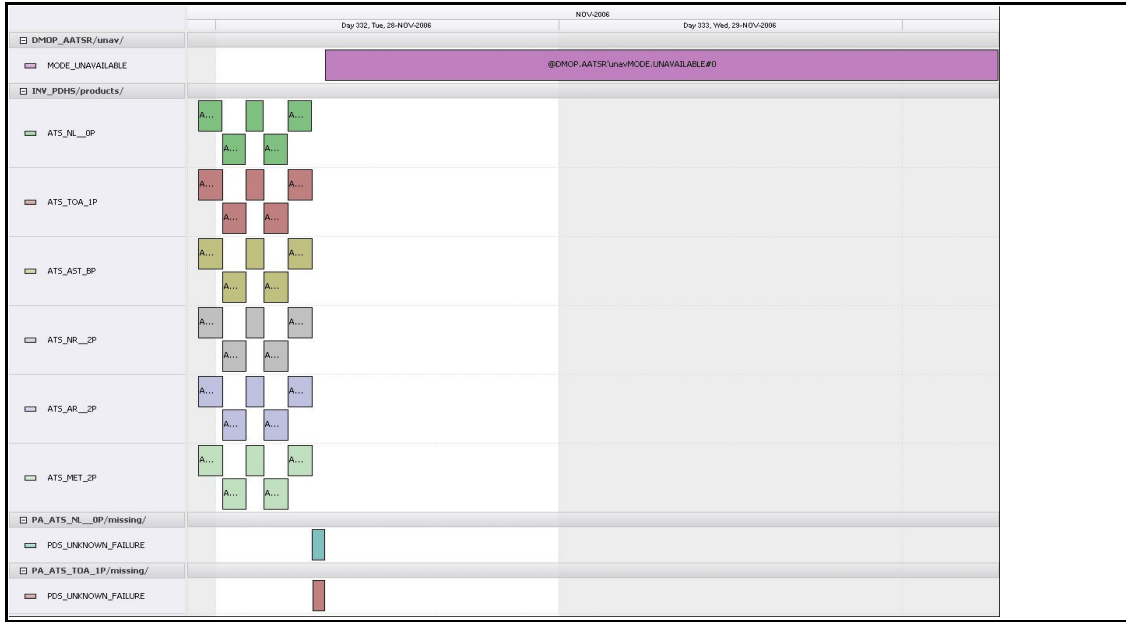

DPQC Daily Check of AATSR Data

28-Nov-06

DATA ACQUISITION DATE: 28-Nov-06
INSPECTION DATE: 29-Nov-06

--> Go to 'Product Generation' sheet to select date

Move Daily Maps

Previous Instrument Operational Events	
23-Nov-06	Nothing planned
24-Nov-06	Nothing planned
25-Nov-06	Nothing planned
26-Nov-06	Nothing planned
27-Nov-06	Nothing planned

Upcoming Instrument Operational Events	
28-Nov-06	Nothing planned
29-Nov-06	Nothing planned
30-Nov-06	Nothing planned
01-Dec-06	Nothing planned
02-Dec-06	Nothing planned

Daily Gantt Chart

Update

Comments Missing L0 & L1 (#1) Data unknown cause
Planned unavailability from 07:58:29

FLAGS

FLAG

Meteo Products

Data acquisition date: 28-Nov-06 Inspection date: 29-Nov-06

Total # Products: 4
Server Availability: Nominal

!!! <12 Orbit Files !!!

Comments Planned unavailability from 07:58:29

FLAG

FLAG

Browse Products

Data acquisition date: 28-Nov-06 Inspection date: 29-Nov-06

Source incomplete

Comments Browse transfer error

FLAG

Instrument Health

Daily

List of all QA orbit summary files deposited on: 28-Nov-06

Orbit #	Acquired	Comments
24786	26-Nov-06	High Jitter
24787	26-Nov-06	High Jitter
24788	26-Nov-06	High Jitter
24789	26-Nov-06	High Jitter
24790	26-Nov-06	High Jitter
24791	27-Nov-06	None
24794	27-Nov-06	High Jitter
24795	27-Nov-06	None
24796	27-Nov-06	High Jitter
24797	27-Nov-06	High Jitter
24798	27-Nov-06	None

FLAG
FLAG
FLAG
FLAG
FLAG

Daily status from the RAL EDS web-site on: 28-Nov-06

Current Instrument Status: Nominal
Envisat Platform Status: Nominal

FLAG
FLAG
FLAG

Weekly

Latest version of the weekly RAL report on: 28-Nov-06

Out of date by: 15 days

Report Date 13-Nov-06
Anomalies Jitter: Continues to be above nominal often. Orbital average rates: ~80-150/orbit. Some improvement wrt last week.