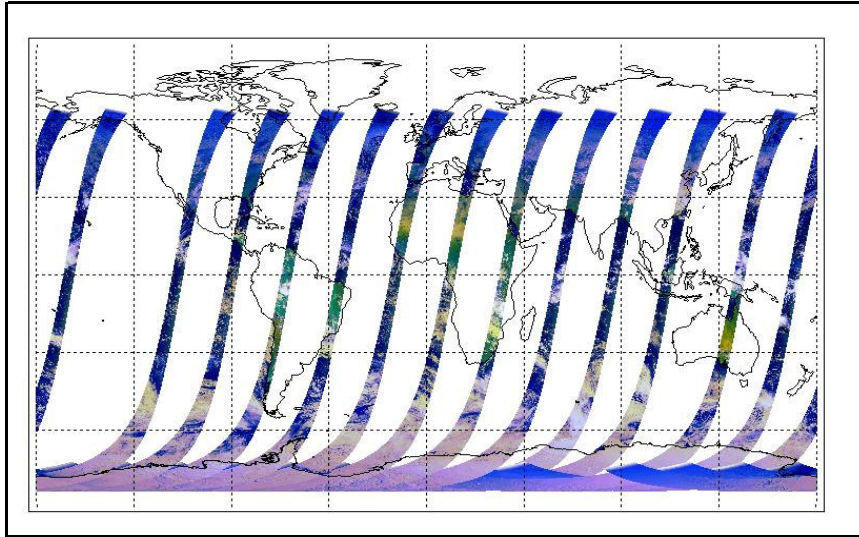

Browse Map

Map of browse products for: 26-Nov-06

Comments

Meteo Map

Map of meteo products for: 26-Nov-06