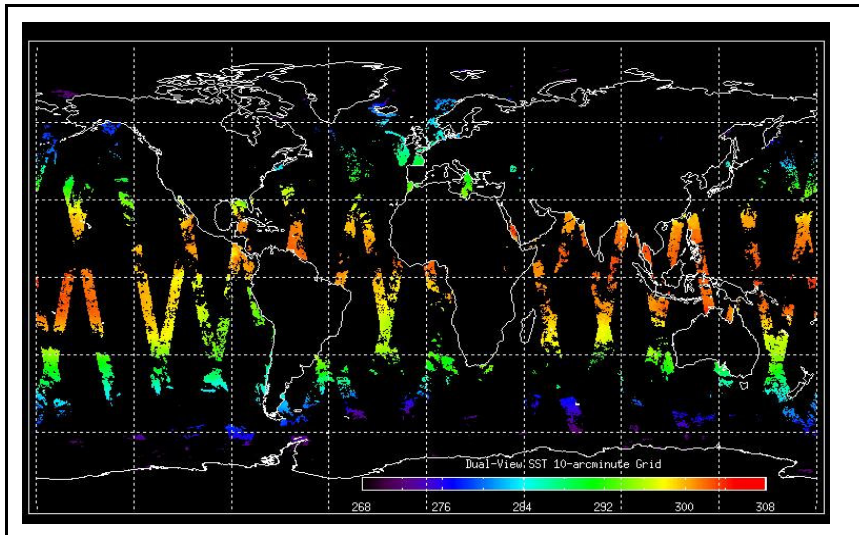

Browse Map

Map of browse products for: 26-Nov-06

Comments

Meteo Map

Map of meteo products for: 26-Nov-06

Comments

NB: METEO products are downloaded early morning, while their existence on the server is checked late morning which may explain inconsistencies between the above METEO map and the number of stated products