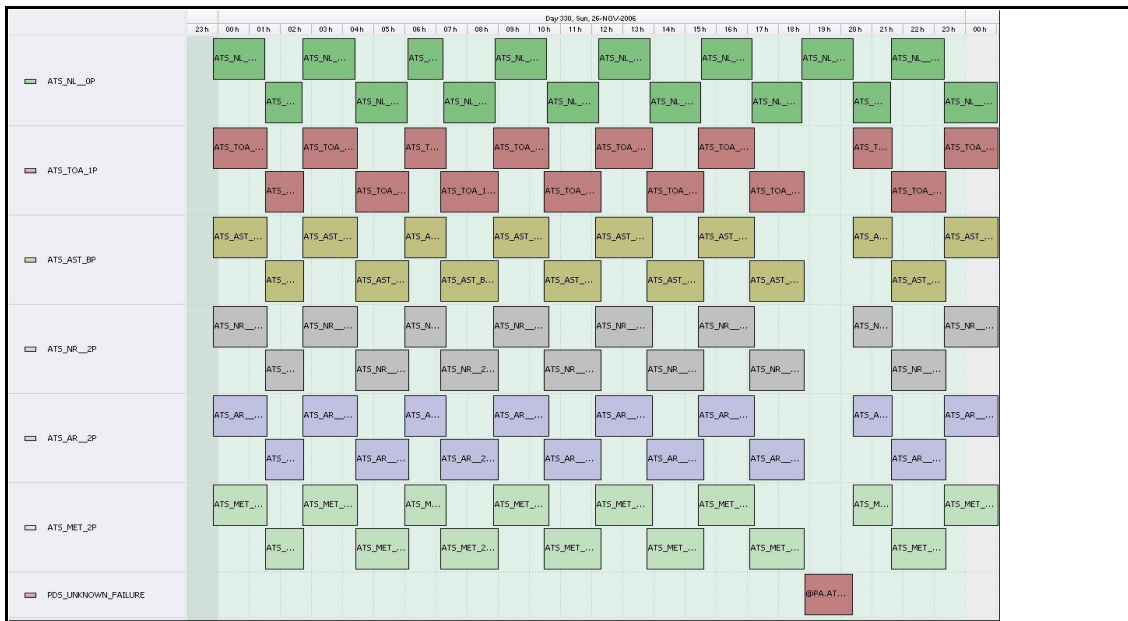

DPQC Daily Check of AATSR Data

26-Nov-06

DATA ACQUISITION DATE: 26-Nov-06
INSPECTION DATE: 27-Nov-06

Move Daily Maps

Previous Instrument Operational Events	
21-Nov-06	Nothing planned
22-Nov-06	Nothing planned
23-Nov-06	Nothing planned
24-Nov-06	Nothing planned
25-Nov-06	Nothing planned

Upcoming Instrument Operational Events	
26-Nov-06	Nothing planned
27-Nov-06	Nothing planned
28-Nov-06	Nothing planned
29-Nov-06	Nothing planned
30-Nov-06	Nothing planned

Daily Gantt Chart

Update

Comments: Missing L1 (#1) Data unknown cause

FLAGS

FLAG

Meteo Products

Data acquisition date: 26-Nov-06 Inspection date: 27-Nov-06

Total # Products: 14
Server Availability: Nominal

Comments: None

Browse Products

Data acquisition date: 26-Nov-06 Inspection date: 27-Nov-06

Source: EDS

Comments: None

Instrument Health

Daily

List of all QA orbit summary files deposited on: 26-Nov-06

Daily status from the RAL EDS web-site on: 27-Nov-06

Current Instrument Status: Nominal
Envisat Platform Status: Nominal

Orbit #	Acquired	Comments
24768	25-Nov-06	High Jitter
24769	25-Nov-06	High Jitter
24770	25-Nov-06	High Jitter
24771	25-Nov-06	High Jitter
24772	25-Nov-06	High Jitter
24773	25-Nov-06	High Jitter
24774	25-Nov-06	High Jitter
24775	25-Nov-06	High Jitter
24776	25-Nov-06	High Jitter
24777	26-Nov-06	None
24778	26-Nov-06	High Jitter

FLAG
FLAG
FLAG
FLAG
FLAG
FLAG
FLAG
FLAG
FLAG

Weekly

Latest version of the weekly RAL report on: 27-Nov-06

Out of date by: 14 days

Report Date: 13-Nov-06
Anomalies: Jitter: Continues to be above nominal often. Orbital average rates: ~80-150/orbit. Some improvement wrt last week.