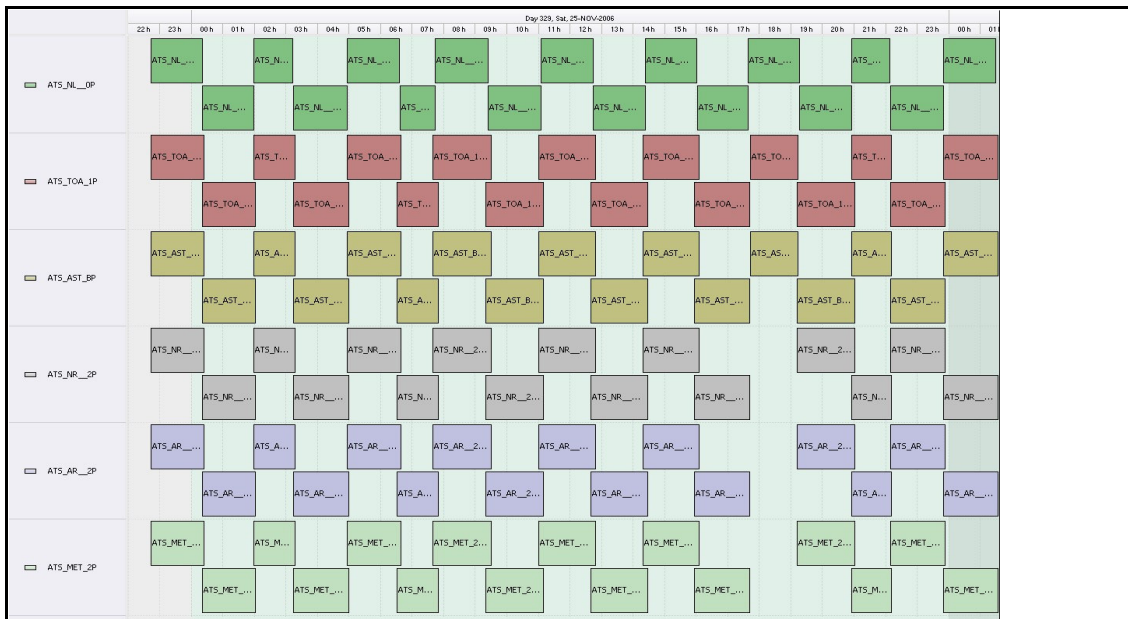

DPQC Daily Check of AATSR Data

25-Nov-06

DATA ACQUISITION DATE: 25-Nov-06
INSPECTION DATE: 27-Nov-06

Move Daily Maps

Previous Instrument Operational Events	
20-Nov-06	Nothing planned
21-Nov-06	Nothing planned
22-Nov-06	Nothing planned
23-Nov-06	Nothing planned
24-Nov-06	Nothing planned

Upcoming Instrument Operational Events	
25-Nov-06	Nothing planned
26-Nov-06	Nothing planned
27-Nov-06	Nothing planned
28-Nov-06	Nothing planned
29-Nov-06	Nothing planned

Daily Gantt Chart

Update

Comments: None

FLAGS

Meteo Products

Data acquisition date: 25-Nov-06 Inspection date: 27-Nov-06

Total # Products: 15
Server Availability: Nominal

Comments: None

Browse Products

Data acquisition date: 25-Nov-06 Inspection date: 27-Nov-06

Source: EDS

Comments: Orbits 24765/73 unavailable

FLAG

Instrument Health

Daily

List of all QA orbit summary files deposited on: 25-Nov-06

Daily status from the RAL EDS web-site on: 27-Nov-06

Current Instrument Status: Nominal
Envisat Platform Status: Nominal

Orbit #	Acquired	Comments
24753	24-Nov-06	High Jitter
24754	24-Nov-06	High Jitter
24755	24-Nov-06	High Jitter
24756	24-Nov-06	High Jitter
24757	24-Nov-06	High Jitter
24758	24-Nov-06	High Jitter
24759	24-Nov-06	High Jitter
24760	24-Nov-06	High Jitter
24761	24-Nov-06	High Jitter
24762	25-Nov-06	High Jitter
24763	25-Nov-06	None

FLAG
FLAG
FLAG
FLAG
FLAG
FLAG
FLAG
FLAG
FLAG
FLAG

Weekly

Latest version of the weekly RAL report on: 27-Nov-06

Out of date by: 14 days

Report Date: 13-Nov-06
Anomalies: Jitter: Continues to be above nominal often. Orbital average rates: ~80-150/orbit. Some improvement wrt last week.