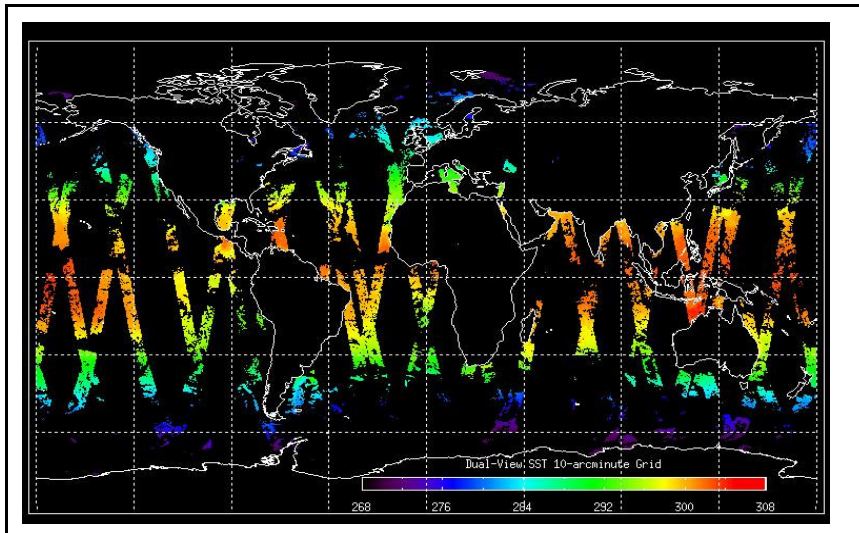

Comments

NB: METEO products are downloaded early morning, while their existence on the server is checked late morning which may explain inconsistencies between the above METEO map and the number of stated products