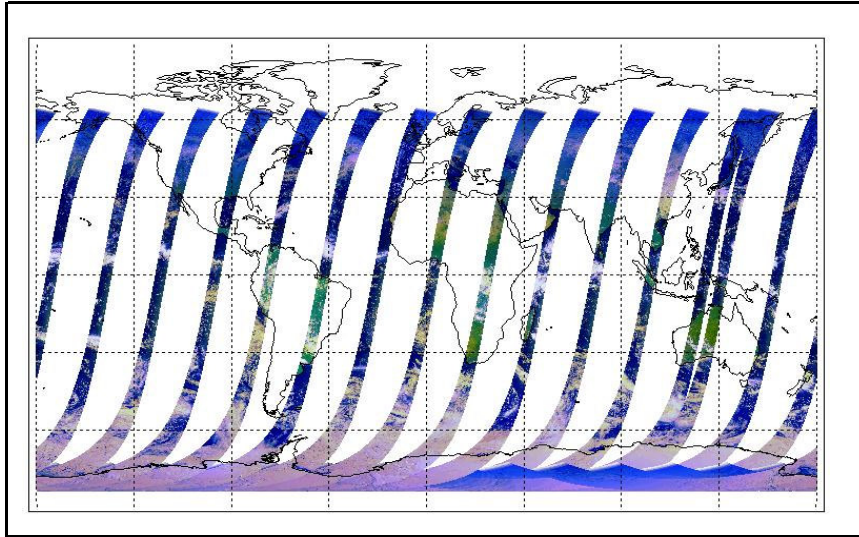

Browse Map

Map of browse products for: 25-Nov-06

Comments

Meteo Map

Map of meteo products for: 25-Nov-06