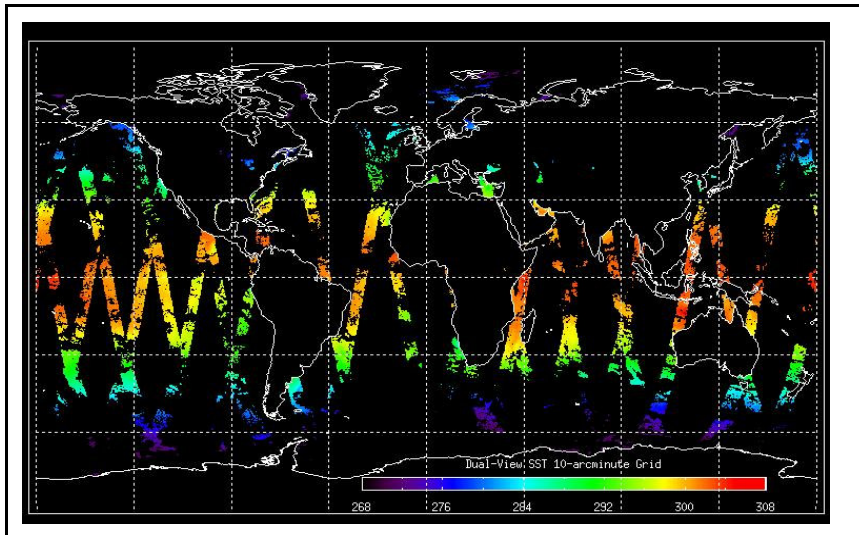

Browse Map

Map of browse products for: 24-Nov-06

Comments

Meteo Map

Map of meteo products for: 24-Nov-06

Comments

NB: METEO products are downloaded early morning, while their existence on the server is checked late morning which may explain inconsistencies between the above METEO map and the number of stated products