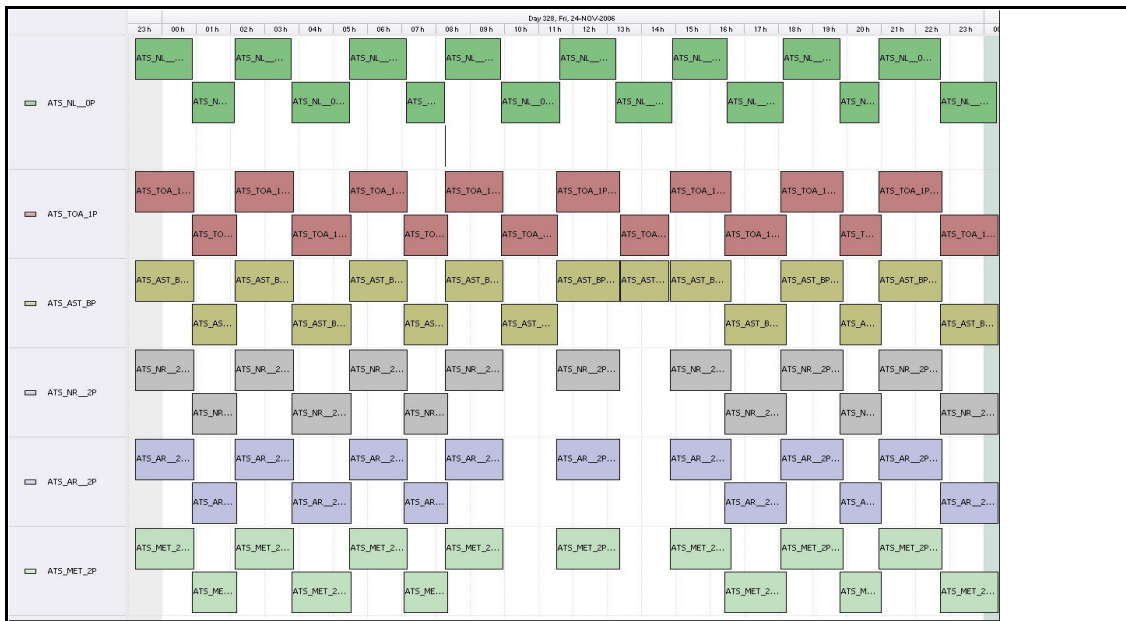

DPQC Daily Check of AATSR Data

24-Nov-06

DATA ACQUISITION DATE: 24-Nov-06
INSPECTION DATE: 27-Nov-06

Move Daily Maps

Previous Instrument Operational Events	
19-Nov-06	Nothing planned
20-Nov-06	Nothing planned
21-Nov-06	Nothing planned
22-Nov-06	Nothing planned
23-Nov-06	Nothing planned

Upcoming Instrument Operational Events	
24-Nov-06	Nothing planned
25-Nov-06	Nothing planned
26-Nov-06	Nothing planned
27-Nov-06	Nothing planned
28-Nov-06	Nothing planned

Daily Gantt Chart

Update

Comments: None

FLAGS

Meteo Products

Data acquisition date: 24-Nov-06 Inspection date: 27-Nov-06

Total # Products: 13
Server Availability: Nominal

Comments: None

Browse Products

Data acquisition date: 24-Nov-06 Inspection date: 27-Nov-06

Source: EDS

Comments: None

Instrument Health

Daily

List of all QA orbit summary files deposited on: 24-Nov-06

Daily status from the RAL EDS web-site on: 24-Nov-06

Current Instrument Status: Nominal
Envisat Platform Status: Nominal

Orbit #	Acquired	Comments
24732	22-Nov-06	High Jitter
24734	23-Nov-06	None
24735	23-Nov-06	None
24736	23-Nov-06	None
24740	23-Nov-06	High Jitter
24741	23-Nov-06	High Jitter
24742	23-Nov-06	High Jitter
24743	23-Nov-06	High Jitter
24744	23-Nov-06	High Jitter
24745	23-Nov-06	High Jitter
24746	23-Nov-06	None

FLAG

FLAG
FLAG
FLAG
FLAG
FLAG

Weekly

Latest version of the weekly RAL report on: 24-Nov-06

Out of date by: 11 days

Report Date: 13-Nov-06
Anomalies: Jitter: Continues to be above nominal often. Orbital average rates: ~80-150/orbit. Some improvement wrt last week.