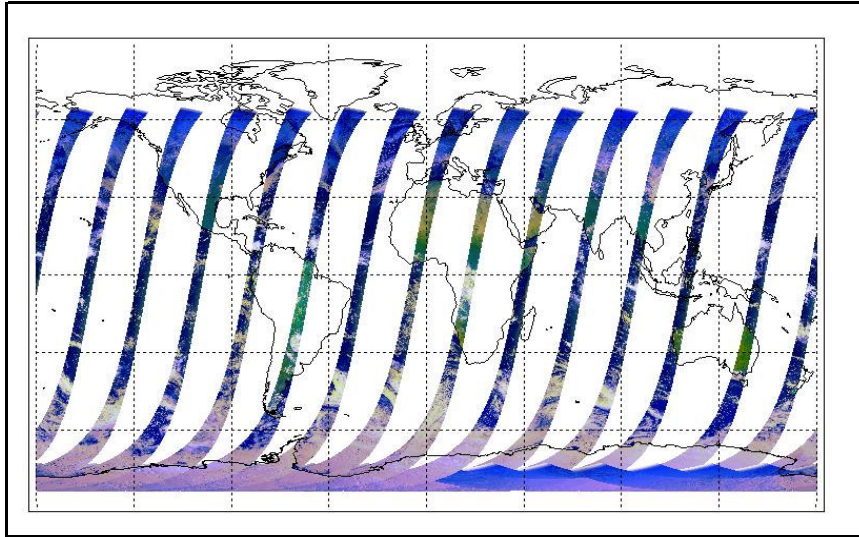

Browse Map

Map of browse products for: 24-Nov-06

Comments

Meteo Map

Map of meteo products for: 24-Nov-06