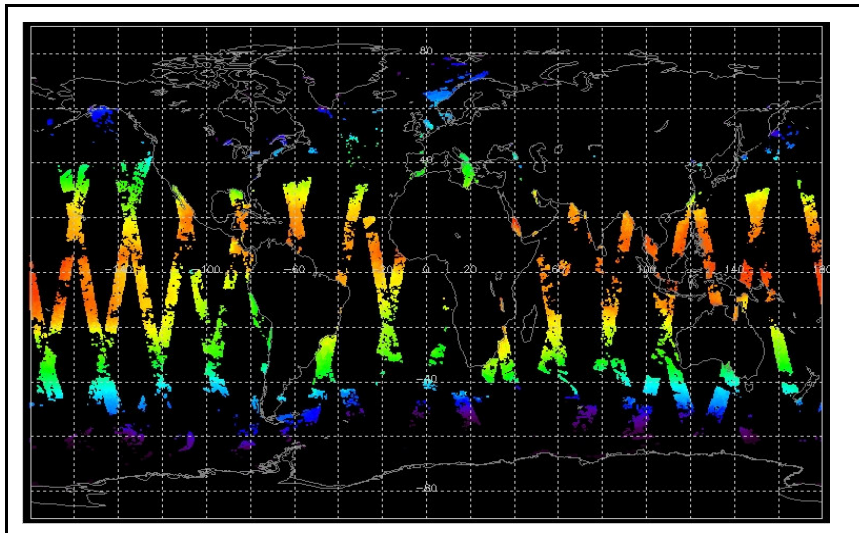

Browse Map

Map of browse products for: 23-Nov-06

Comments

Meteo Map

Map of meteo products for: 23-Nov-06

Comments

NB: METEO products are downloaded early morning, while their existence on the server is checked late morning which may explain inconsistencies between the above METEO map and the number of stated products