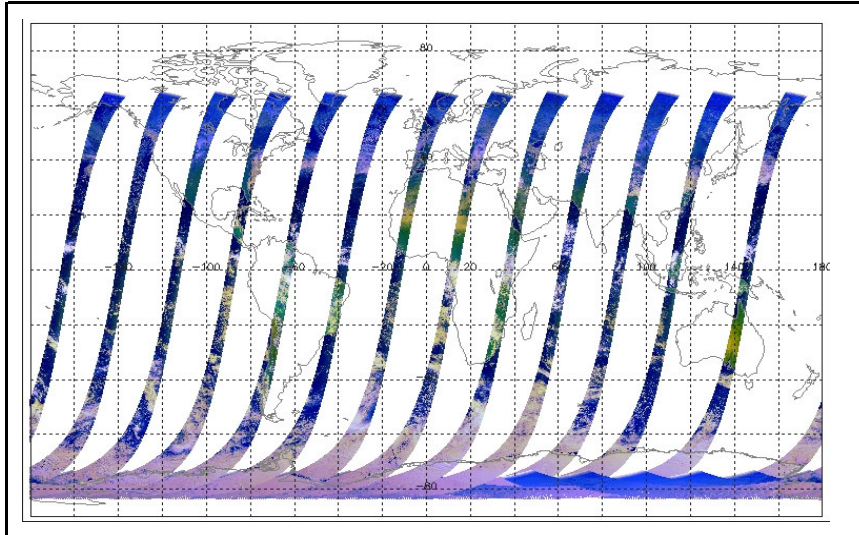

Browse Map

Map of browse products for: 23-Nov-06

Comments

Meteo Map

Map of meteo products for: 23-Nov-06