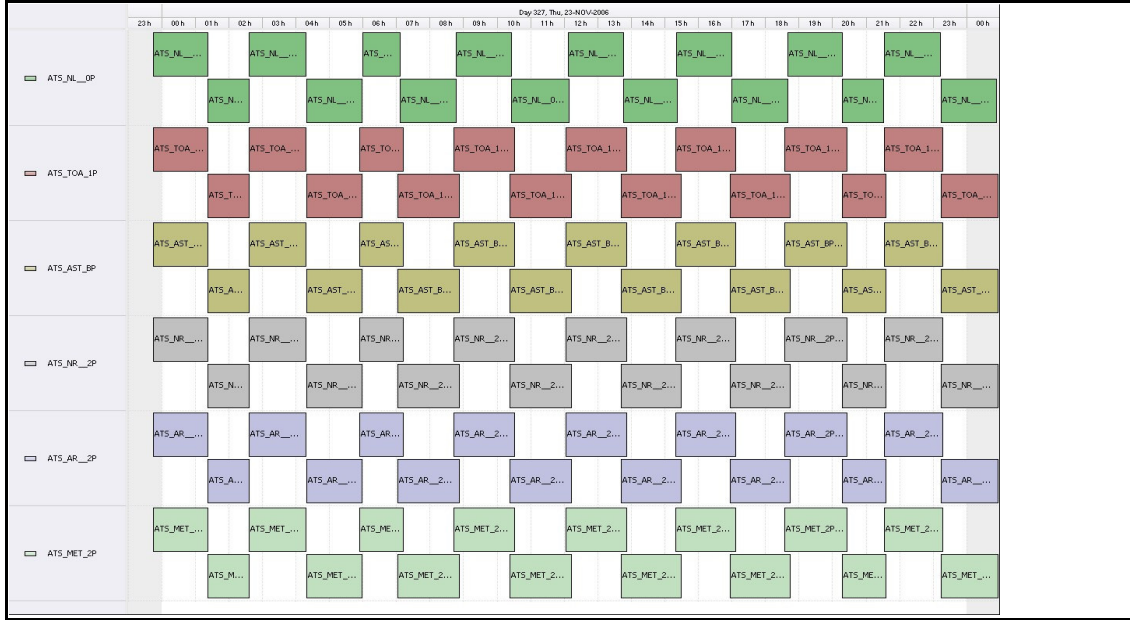

DPQC Daily Check of AATSR Data

23-Nov-06

DATA ACQUISITION DATE: 23-Nov-06
INSPECTION DATE: 24-Nov-06

--> Go to 'Product Generation' sheet to select date

Move Daily Maps

Previous Instrument Operational Events	
18-Nov-06	Nothing planned
19-Nov-06	Nothing planned
20-Nov-06	Nothing planned
21-Nov-06	Nothing planned
22-Nov-06	Nothing planned

Upcoming Instrument Operational Events	
23-Nov-06	Nothing planned
24-Nov-06	Nothing planned
25-Nov-06	Nothing planned
26-Nov-06	Nothing planned
27-Nov-06	Nothing planned

Daily Gantt Chart

Update

Comments: None

FLAGS

Meteo Products

Data acquisition date: 23-Nov-06 Inspection date: 24-Nov-06

Total # Products: 15
Server Availability: Nominal

Comments: None

Browse Products

Data acquisition date: 23-Nov-06 Inspection date: 24-Nov-06

Source: EDS

Comments: None

Instrument Health

Daily

List of all QA orbit summary files deposited on: 23-Nov-06

Daily status from the RAL EDS web-site on: 23-Nov-06

Current Instrument Status: Nominal
Envisat Platform Status: Nominal

Orbit #	Acquired	Comments
24725	22-Nov-06	High Jitter
24726	22-Nov-06	High Jitter
24727	22-Nov-06	High Jitter
24728	22-Nov-06	High Jitter
24729	22-Nov-06	High Jitter
24730	22-Nov-06	High Jitter
24731	22-Nov-06	High Jitter
24732	22-Nov-06	None
24733	22-Nov-06	High Jitter
24737	23-Nov-06	None
24738	23-Nov-06	High Jitter

FLAG
FLAG
FLAG
FLAG
FLAG
FLAG
FLAG
FLAG
FLAG

Weekly

Latest version of the weekly RAL report on: 23-Nov-06

Out of date by: 10 days

Report Date: 13-Nov-06
Anomalies: None, None
Jitter: Continues to be above nominal often. Orbital average rates: ~80-150/orbit. Some improvement wrt last week.