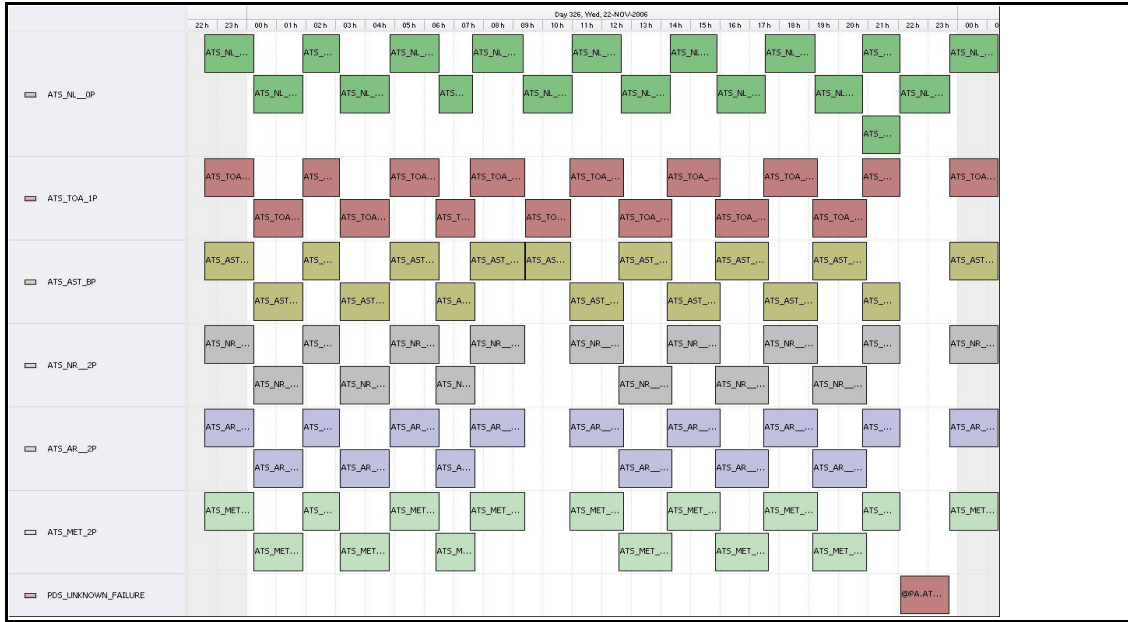

DPQC Daily Check of AATSR Data

22-Nov-06

DATA ACQUISITION DATE: 22-Nov-06
INSPECTION DATE: 23-Nov-06

--> Go to 'Product Generation' sheet to select date

Move Daily Maps

Previous Instrument Operational Events	
17-Nov-06	Nothing planned
18-Nov-06	Nothing planned
19-Nov-06	Nothing planned
20-Nov-06	Nothing planned
21-Nov-06	Nothing planned

Upcoming Instrument Operational Events	
22-Nov-06	Nothing planned
23-Nov-06	Nothing planned
24-Nov-06	Nothing planned
25-Nov-06	Nothing planned
26-Nov-06	Nothing planned

Daily Gantt Chart

Update

Comments: Missing L1 (#1) Data unknown cause

FLAGS

FLAG

Meteo Products

Data acquisition date: 22-Nov-06 Inspection date: 23-Nov-06

Total # Products: 15
Server Availability: Nominal

Comments: None

Browse Products

Data acquisition date: 22-Nov-06 Inspection date: 23-Nov-06

Source: EDS

Comments: None

Instrument Health

Daily

List of all QA orbit summary files deposited on: 22-Nov-06

Daily status from the RAL EDS web-site on: 22-Nov-06

Current Instrument Status: Nominal
Envisat Platform Status: Nominal

Orbit #	Acquired	Comments
24709	21-Nov-06	None
24710	21-Nov-06	None
24711	21-Nov-06	None
24712	21-Nov-06	High Jitter
24713	21-Nov-06	High Jitter
24714	21-Nov-06	None
24715	21-Nov-06	None
24716	21-Nov-06	None
24717	21-Nov-06	None
24718	21-Nov-06	None
24719	22-Nov-06	None

FLAG
FLAG

Weekly

Latest version of the weekly RAL report on: 22-Nov-06

Out of date by: 9 days

Report Date: 13-Nov-06
Anomalies: None
Jitter: Continues to be above nominal often. Orbital average rates: ~80-150/orbit. Some improvement wrt last week.