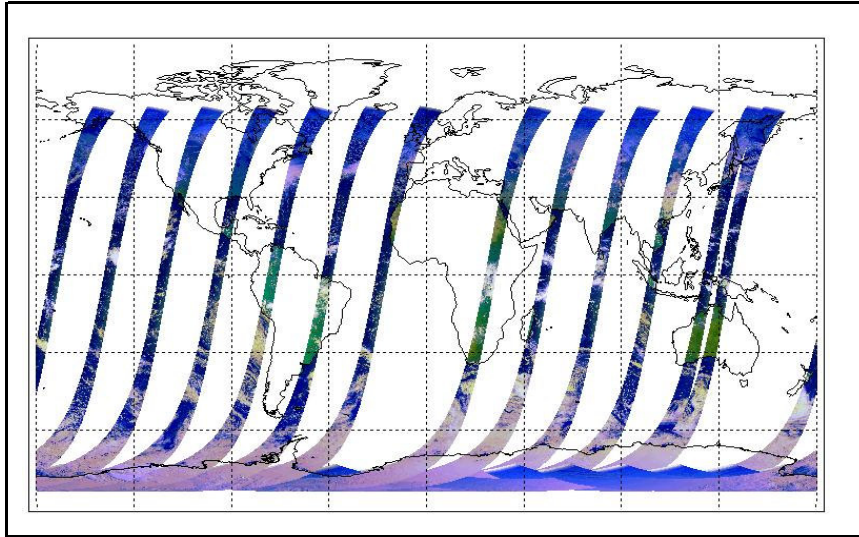

Browse Map

Map of browse products for: 22-Nov-06

Comments

Meteo Map

Map of meteo products for: 22-Nov-06