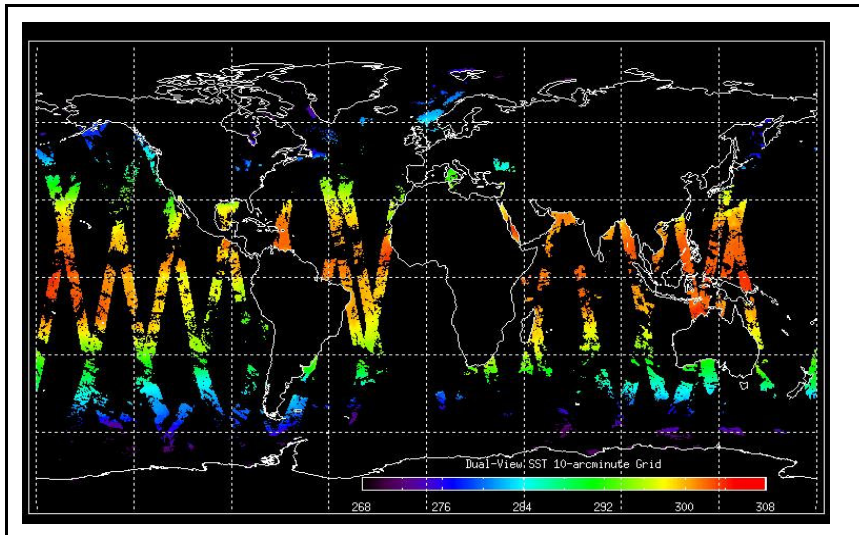

Comments

NB: METEO products are downloaded early morning, while their existence on the server is checked late morning which may explain inconsistencies between the above METEO map and the number of stated products