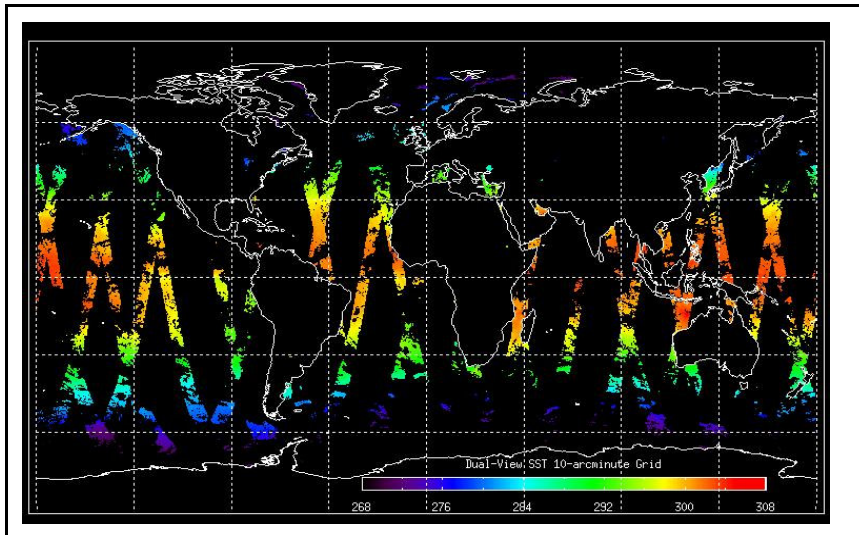

Comments

NB: METEO products are downloaded early morning, while their existence on the server is checked late morning which may explain inconsistencies between the above METEO map and the number of stated products