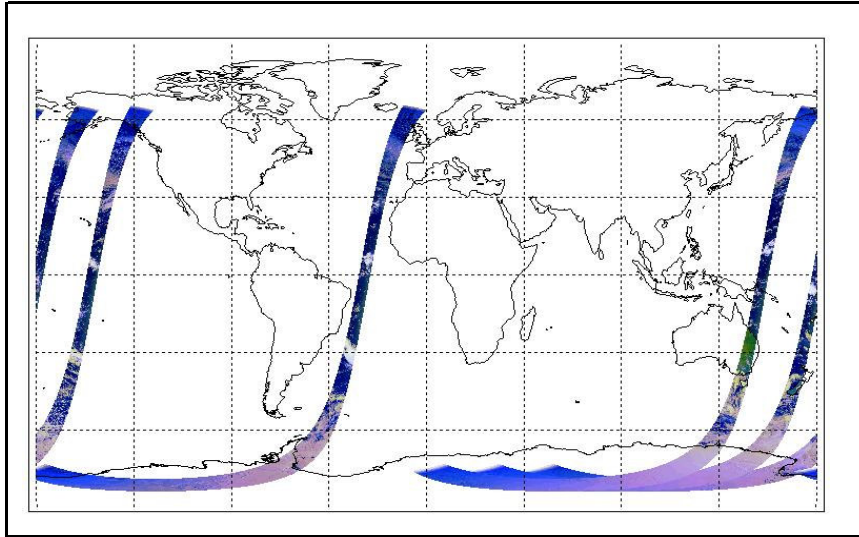

FLAG

FLAG

Weekly

Latest version of the weekly RAL report on: 21-Nov-06

Out of date by: 15 days

Status is checked daily. If daily status is unknown, e.g. date in question falls during a weekend, so no check was made, then date will revert to the 'Inspection Date'.

Report Date: 06-Nov-06
 Anomalies: Jitter: Continues to be above nominal for many orbits processed, but not all. Orbital average rates: ~80-200/orbit.

Browse Map

Map of browse products for: 21-Nov-06

Comments