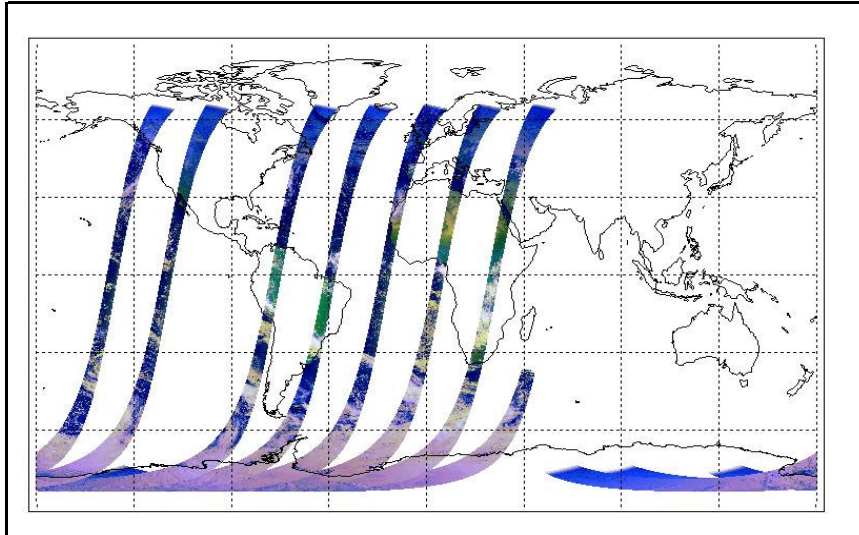

Browse Map

Map of browse products for: 19-Nov-06

Comments ESRIN Browse products not downloaded

Meteo Map

Map of meteo products for: 19-Nov-06