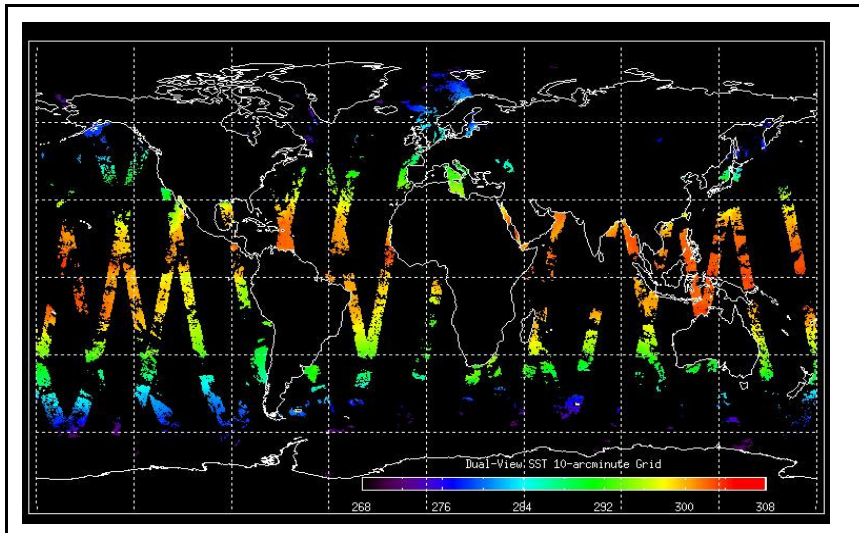

Comments

NB: METEO products are downloaded early morning, while their existence on the server is checked late morning which may explain inconsistencies between the above METEO map and the number of stated products