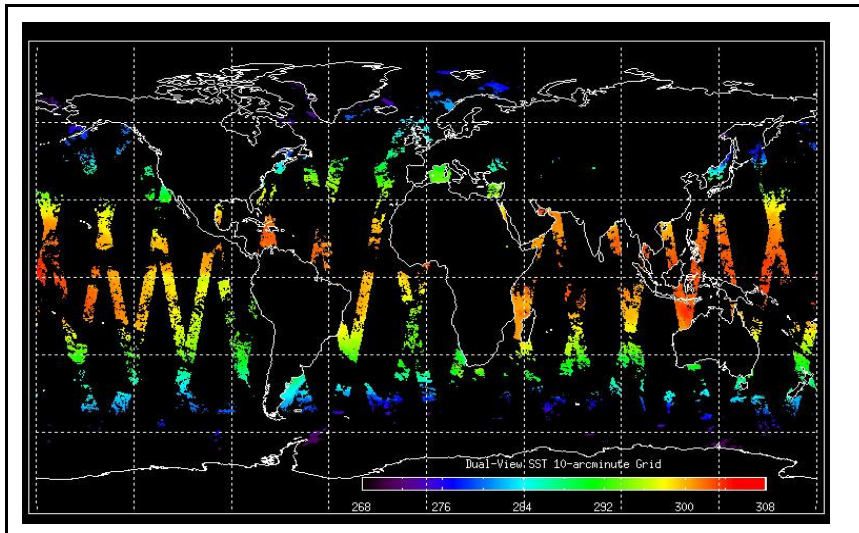

Comments

NB: METEO products are downloaded early morning, while their existence on the server is checked late morning which may explain inconsistencies between the above METEO map and the number of stated products