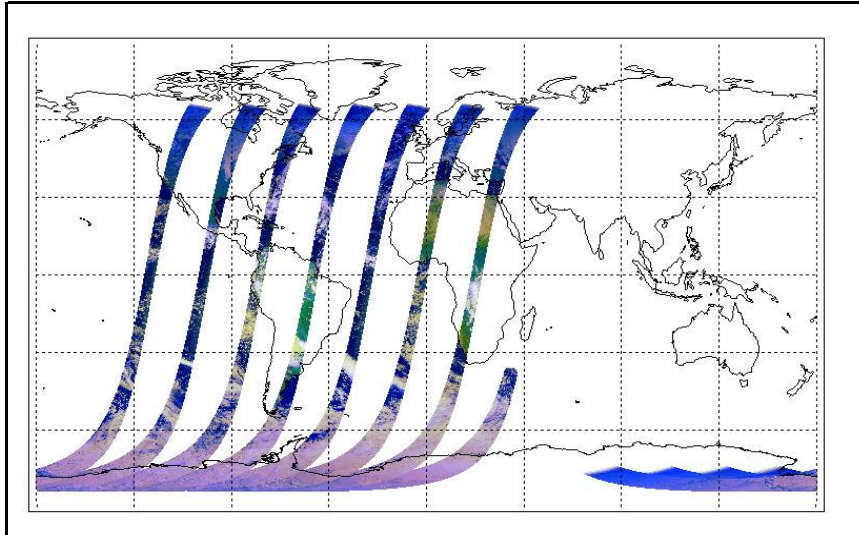

FLAG  
 FLAG  
 FLAG  
 FLAG  
 FLAG  
 FLAG  
 FLAG

### Weekly

Status is checked daily. If daily status is unknown, e.g. date in question falls during a weekend, so no check was made, then date will revert to the 'Inspection Date'.

Latest version of the weekly RAL report on: 20-Nov-06

Out of date by: 14 days

Report Date: 06-Nov-06  
 Anomalies: Jitter: Continues to be above nominal for many orbits processed, but not all. Orbital average rates: ~80-200/orbit.

Browse Map

Map of browse products for: 18-Nov-06