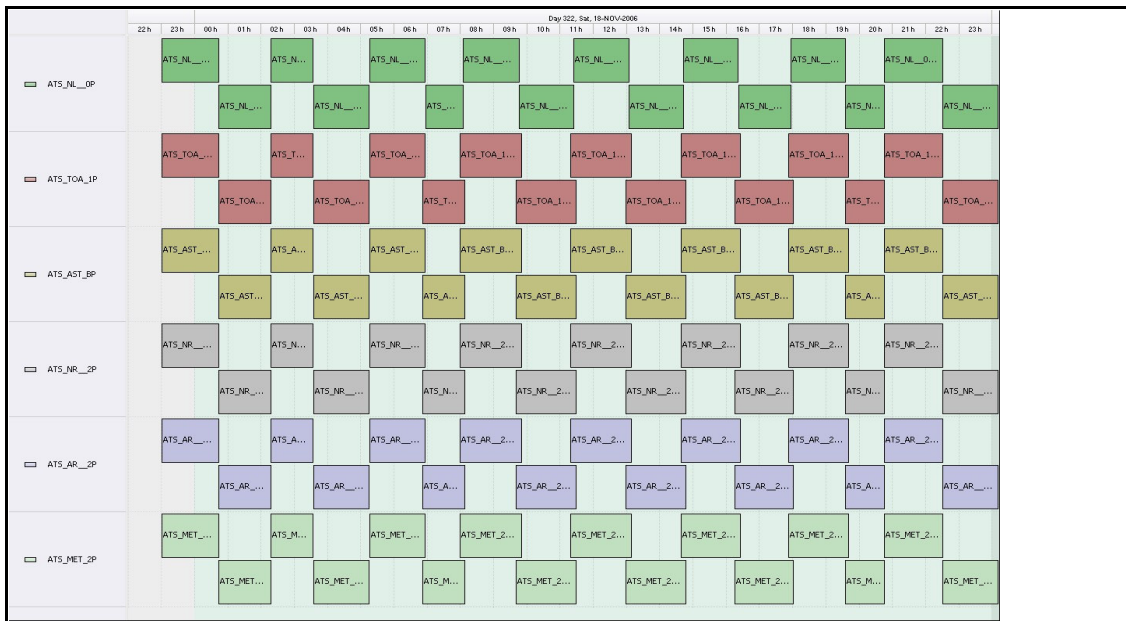

DPQC Daily Check of AATSR Data

18-Nov-06

DATA ACQUISITION DATE: 18-Nov-06
INSPECTION DATE: 20-Nov-06

Move Daily Maps

Previous Instrument Operational Events	
13-Nov-06	Nothing planned
14-Nov-06	Return to Artemis scenario (orbit 24617)
15-Nov-06	Nothing planned
16-Nov-06	Nothing planned
17-Nov-06	Nothing planned

Upcoming Instrument Operational Events	
18-Nov-06	Nothing planned
19-Nov-06	Nothing planned
20-Nov-06	Nothing planned
21-Nov-06	Nothing planned
22-Nov-06	Nothing planned

Daily Gantt Chart

Update

Comments: None

FLAGS

Meteo Products

Data acquisition date: 18-Nov-06 Inspection date: 20-Nov-06

Total # Products: 15
Server Availability: Nominal

Comments: None

Browse Products

Data acquisition date: 18-Nov-06 Inspection date: 20-Nov-06

Source: EDS

Comments: Orbit 24667 unavailable

FLAG

Instrument Health

Daily

List of all QA orbit summary files deposited on: 18-Nov-06

Daily status from the RAL EDS web-site on: 20-Nov-06

Current Instrument Status: Nominal
Envisat Platform Status: Nominal

Orbit #	Acquired	Comments
24650	17-Nov-06	None
24654	17-Nov-06	High Jitter
24655	17-Nov-06	High Jitter
24656	17-Nov-06	High Jitter
24657	17-Nov-06	High Jitter
24658	17-Nov-06	High Jitter
24659	17-Nov-06	High Jitter
24661	17-Nov-06	High Jitter
24662	18-Nov-06	High Jitter
24663	18-Nov-06	None
24664	18-Nov-06	None

FLAG
FLAG
FLAG
FLAG
FLAG
FLAG
FLAG

Weekly

Latest version of the weekly RAL report on: 20-Nov-06

Out of date by: 14 days

Report Date: 06-Nov-06
Anomalies: Jitter: Continues to be above nominal for many orbits processed, but not all. Orbital average rates: ~80-200/orbit.