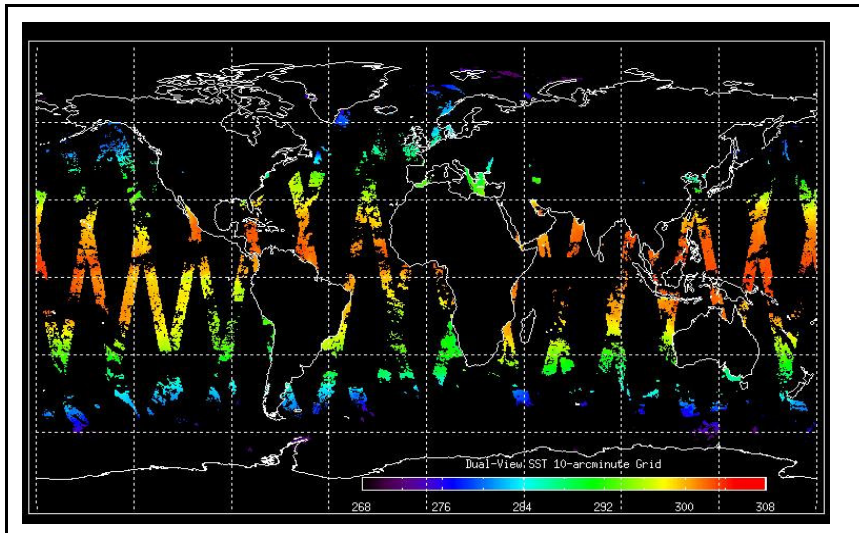

Comments

NB: METEO products are downloaded early morning, while their existence on the server is checked late morning which may explain inconsistencies between the above METEO map and the number of stated products