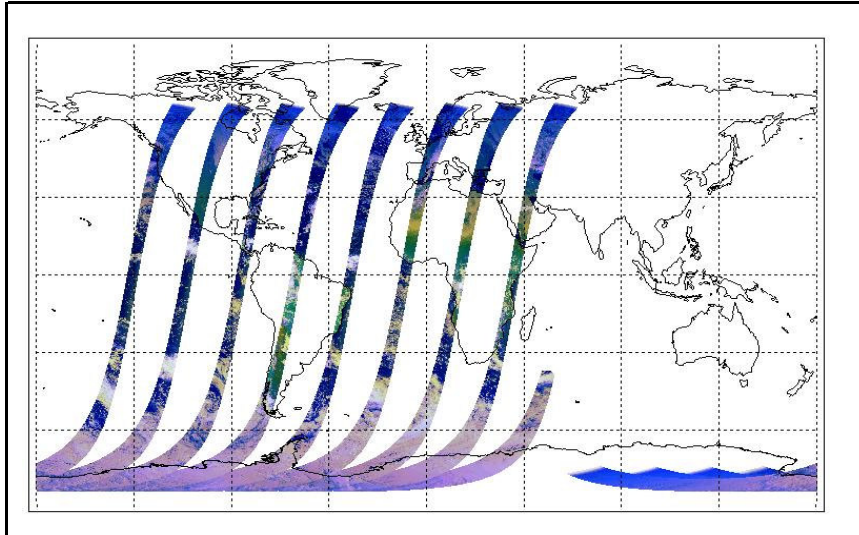

Browse Map

Map of browse products for: 17-Nov-06

Comments ESRIN Browse products not downloaded

Meteo Map

Map of meteo products for: 17-Nov-06