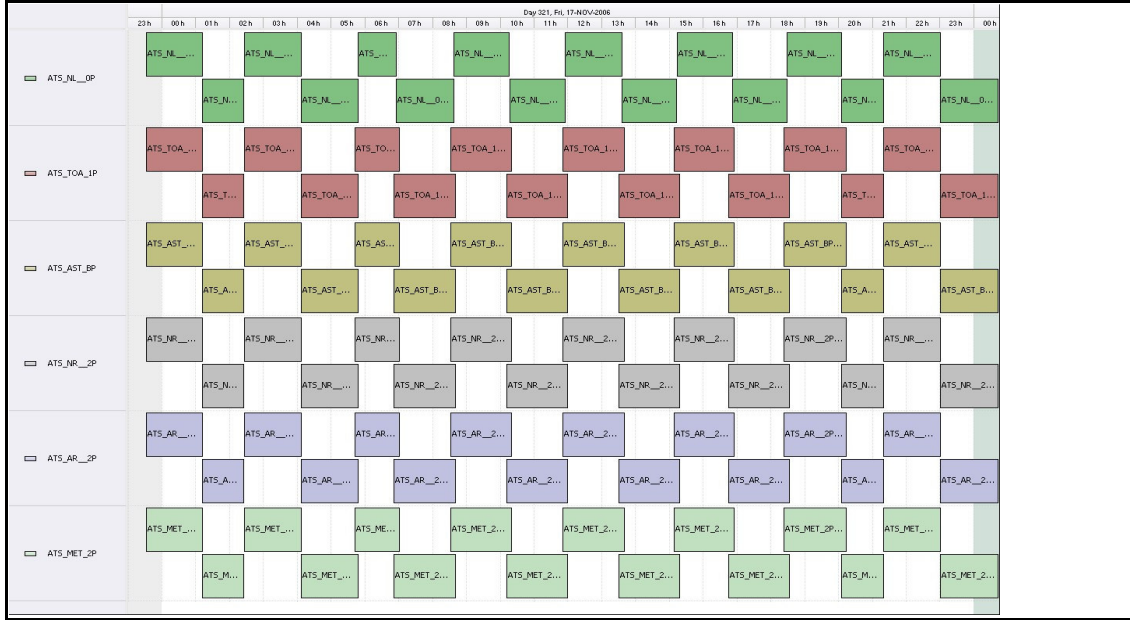

DPQC Daily Check of AATSR Data

17-Nov-06

DATA ACQUISITION DATE: 17-Nov-06
INSPECTION DATE: 20-Nov-06

--> Go to 'Product Generation' sheet to select date

Move Daily Maps

Previous Instrument Operational Events	
12-Nov-06	Nothing planned
13-Nov-06	Nothing planned
14-Nov-06	Return to Artemis scenario (orbit 24617)
15-Nov-06	Nothing planned
16-Nov-06	Nothing planned

Upcoming Instrument Operational Events	
17-Nov-06	Nothing planned
18-Nov-06	Nothing planned
19-Nov-06	Nothing planned
20-Nov-06	Nothing planned
21-Nov-06	Nothing planned

Daily Gantt Chart

Update

Comments: None

FLAGS

Meteo Products

Data acquisition date: 17-Nov-06 Inspection date: 20-Nov-06

Total # Products: 15
Server Availability: Nominal

Comments: None

Browse Products

Data acquisition date: 17-Nov-06 Inspection date: 20-Nov-06

Source: DDS

Comments: None

Instrument Health

Daily

List of all QA orbit summary files deposited on: 17-Nov-06

Daily status from the RAL EDS web-site on: 17-Nov-06

Current Instrument Status: Nominal
Envisat Platform Status: Nominal

Orbit #	Acquired	Comments
24634	16-Nov-06	None
24636	16-Nov-06	High Jitter
24639	16-Nov-06	High Jitter
24640	16-Nov-06	High Jitter
24641	16-Nov-06	High Jitter
24642	16-Nov-06	None
24643	16-Nov-06	High Jitter
24644	16-Nov-06	High Jitter
24645	16-Nov-06	High Jitter
24646	16-Nov-06	None
24647	16-Nov-06	None

FLAG
FLAG
FLAG
FLAG
FLAG
FLAG
FLAG

Weekly

Latest version of the weekly RAL report on: 17-Nov-06

Out of date by: 11 days

Report Date: 06-Nov-06
Anomalies: Jitter: Continues to be above nominal for many orbits processed, but not all. Orbital average rates: ~80-200/orbit.