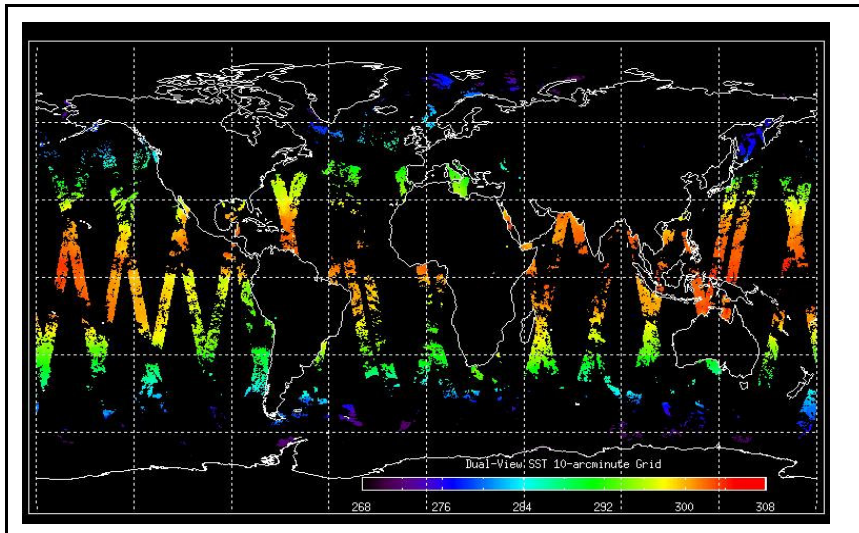

Comments

NB: METEO products are downloaded early morning, while their existence on the server is checked late morning which may explain inconsistencies between the above METEO map and the number of stated products