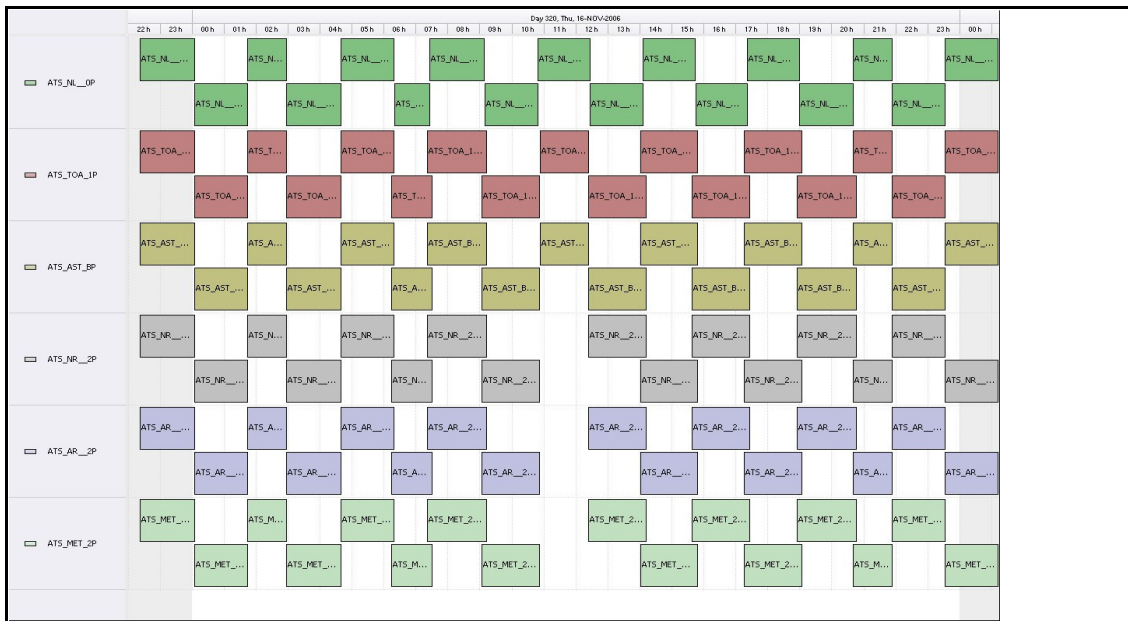

DPQC Daily Check of AATSR Data

16-Nov-06

DATA ACQUISITION DATE: 16-Nov-06
INSPECTION DATE: 17-Nov-06

--> Go to 'Product Generation' sheet to select date

Move Daily Maps

Previous Instrument Operational Events	
11-Nov-06	Nothing planned
12-Nov-06	Nothing planned
13-Nov-06	Nothing planned
14-Nov-06	Nothing planned
15-Nov-06	Nothing planned

Upcoming Instrument Operational Events	
16-Nov-06	Nothing planned
17-Nov-06	Nothing planned
18-Nov-06	Nothing planned
19-Nov-06	Nothing planned
20-Nov-06	Nothing planned

Daily Gantt Chart

Update

Comments: None

FLAGS

Meteo Products

Data acquisition date: 16-Nov-06 Inspection date: 17-Nov-06

Total # Products: 7
Server Availability: KIRUNA Unavailable

!!! <12 Orbit Files !!!

Comments: None

FLAG
FLAG

Browse Products

Data acquisition date: 16-Nov-06 Inspection date: 17-Nov-06

Source: DDS

Comments: None

Instrument Health

Daily

List of all QA orbit summary files deposited on: 16-Nov-06

Daily status from the RAL EDS web-site on: 16-Nov-06

Current Instrument Status: Nominal
Envisat Platform Status: Nominal

Orbit #	Acquired	Comments
24620	15-Nov-06	High Jitter
24621	15-Nov-06	High Jitter
24622	15-Nov-06	High Jitter
24623	15-Nov-06	None
24624	15-Nov-06	High Jitter
24625	15-Nov-06	High Jitter
24626	15-Nov-06	None
24627	15-Nov-06	None
24628	15-Nov-06	High Jitter
24629	15-Nov-06	High Jitter
24630	15-Nov-06	High Jitter

FLAG
FLAG
FLAG

FLAG
FLAG

FLAG
FLAG
FLAG

Weekly

Latest version of the weekly RAL report on: 16-Nov-06

Out of date by: 10 days

Report Date: 06-Nov-06
Anomalies: Jitter: Continues to be above nominal for many orbits processed, but not all. Orbital average rates: ~80-200/orbit.