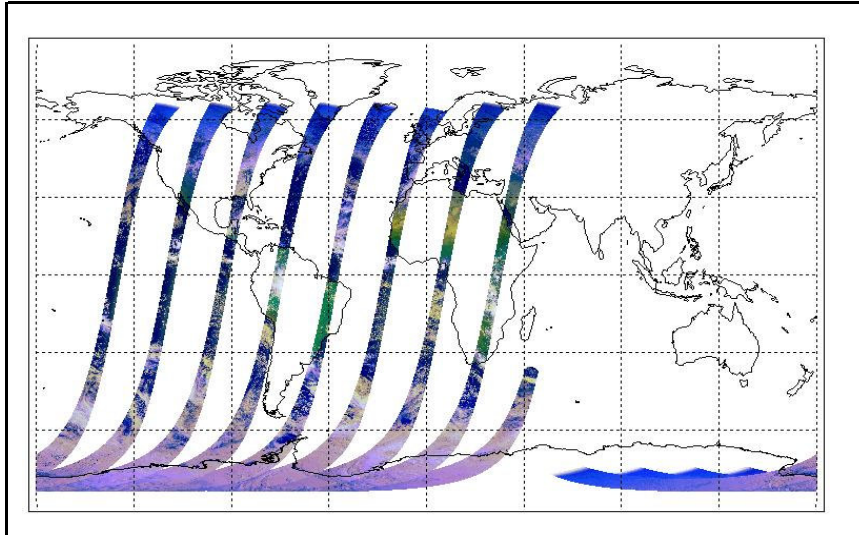

Browse Map

Map of browse products for: 16-Nov-06

Comments ESRIN Browse products not downloaded

Meteo Map

Map of meteo products for: 16-Nov-06