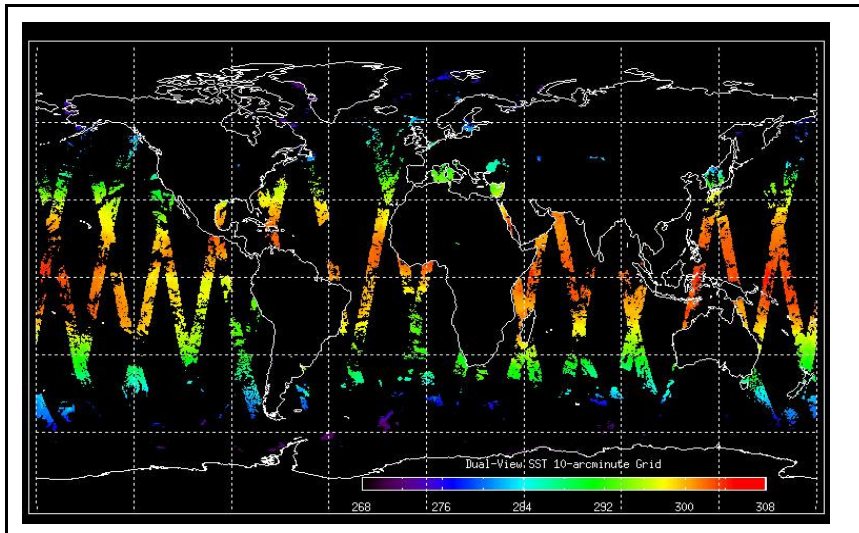

Comments

NB: METEO products are downloaded early morning, while their existence on the server is checked late morning which may explain inconsistencies between the above METEO map and the number of stated products