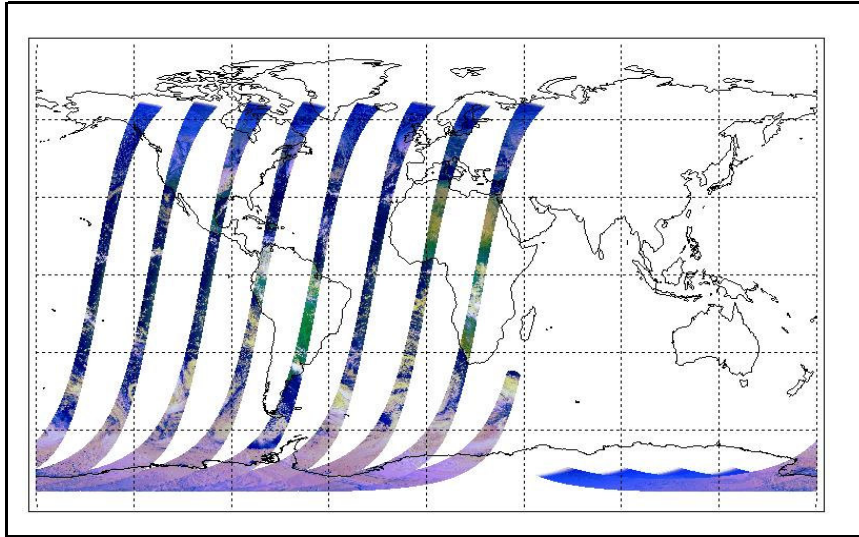

Browse Map

Map of browse products for: 15-Nov-06

Comments

Meteo Map

Map of meteo products for: 15-Nov-06