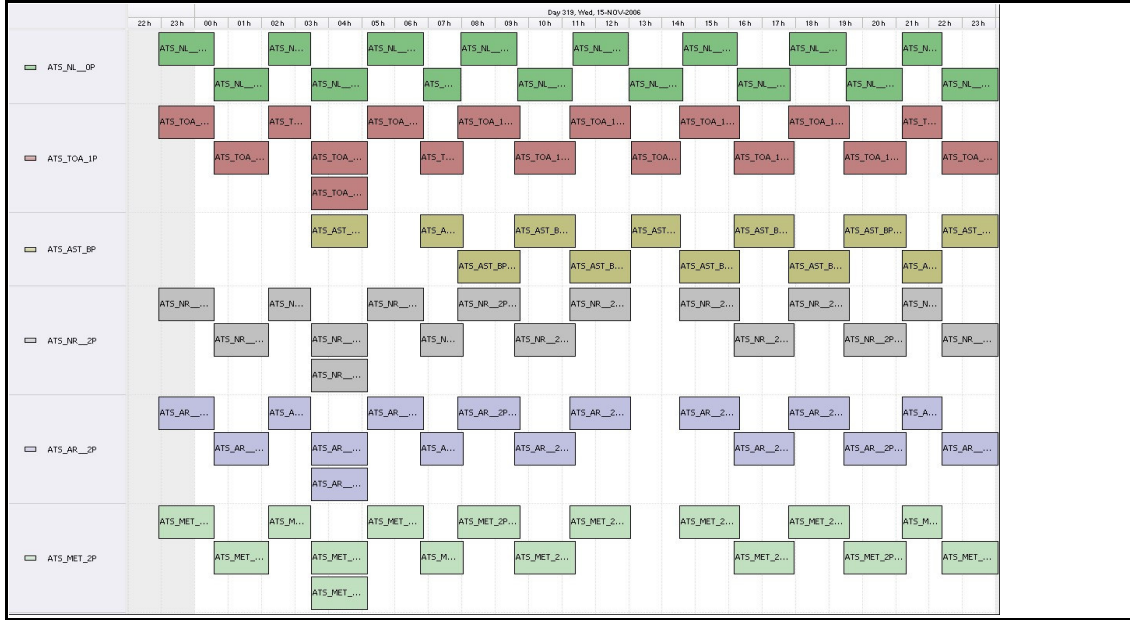

DPQC Daily Check of AATSR Data

15-Nov-06

DATA ACQUISITION DATE: 15-Nov-06
INSPECTION DATE: 16-Nov-06

--> Go to 'Product Generation' sheet to select date

Move Daily Maps

Previous Instrument Operational Events	
10-Nov-06	Nothing planned
11-Nov-06	Nothing planned
12-Nov-06	Nothing planned
13-Nov-06	Nothing planned
14-Nov-06	Nothing planned

Upcoming Instrument Operational Events	
15-Nov-06	Nothing planned
16-Nov-06	Nothing planned
17-Nov-06	Nothing planned
18-Nov-06	Nothing planned
19-Nov-06	Nothing planned

Daily Gantt Chart

Update

Comments: None

FLAGS

Meteo Products

Data acquisition date: 15-Nov-06 Inspection date: 16-Nov-06

Total # Products: 15
Server Availability: Nominal

Comments: None

Browse Products

Data acquisition date: 15-Nov-06 Inspection date: 16-Nov-06

Source: EDS

Comments: None

Instrument Health

Daily

List of all QA orbit summary files deposited on: 15-Nov-06

Daily status from the RAL EDS web-site on: 15-Nov-06

Current Instrument Status: Nominal
Envisat Platform Status: Nominal

Orbit #	Acquired	Comments
24601	13-Nov-06	High Jitter
24602	13-Nov-06	High Jitter
24603	13-Nov-06	High Jitter
24608	14-Nov-06	High Jitter
24609	14-Nov-06	High Jitter
24610	14-Nov-06	High Jitter
24611	14-Nov-06	High Jitter
24612	14-Nov-06	High Jitter
24613	14-Nov-06	High Jitter
24614	14-Nov-06	High Jitter
24615	14-Nov-06	High Jitter

FLAG
FLAG
FLAG
FLAG
FLAG
FLAG
FLAG
FLAG
FLAG
FLAG

Weekly

Latest version of the weekly RAL report on: 15-Nov-06

Out of date by: 9 days

Report Date: 06-Nov-06
Anomalies: None, None
litter: Continues to be above nominal for many orbits processed, but not all. Orbital average rates: ~80-200/orbit.