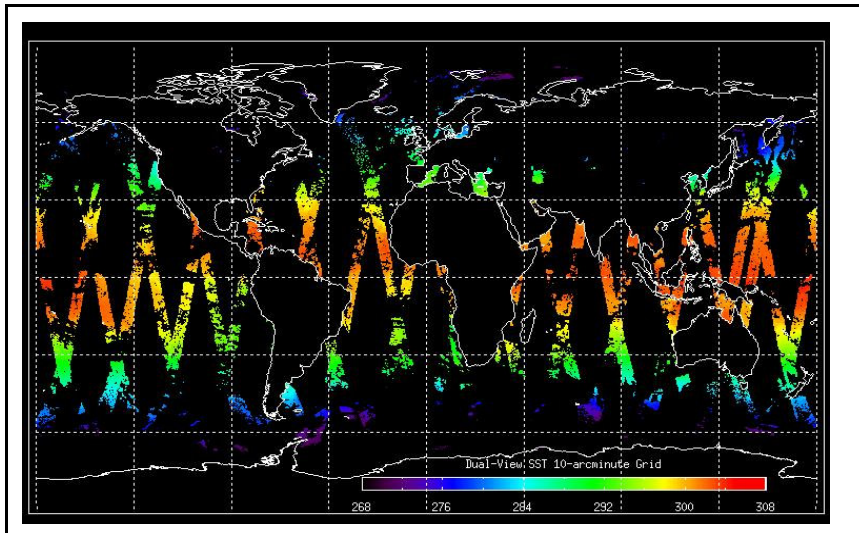

Comments Kiruna Meteo products not downloaded

NB: METEO products are downloaded early morning, while their existence on the server is checked late morning which may explain inconsistencies between the above METEO map and the number of stated products