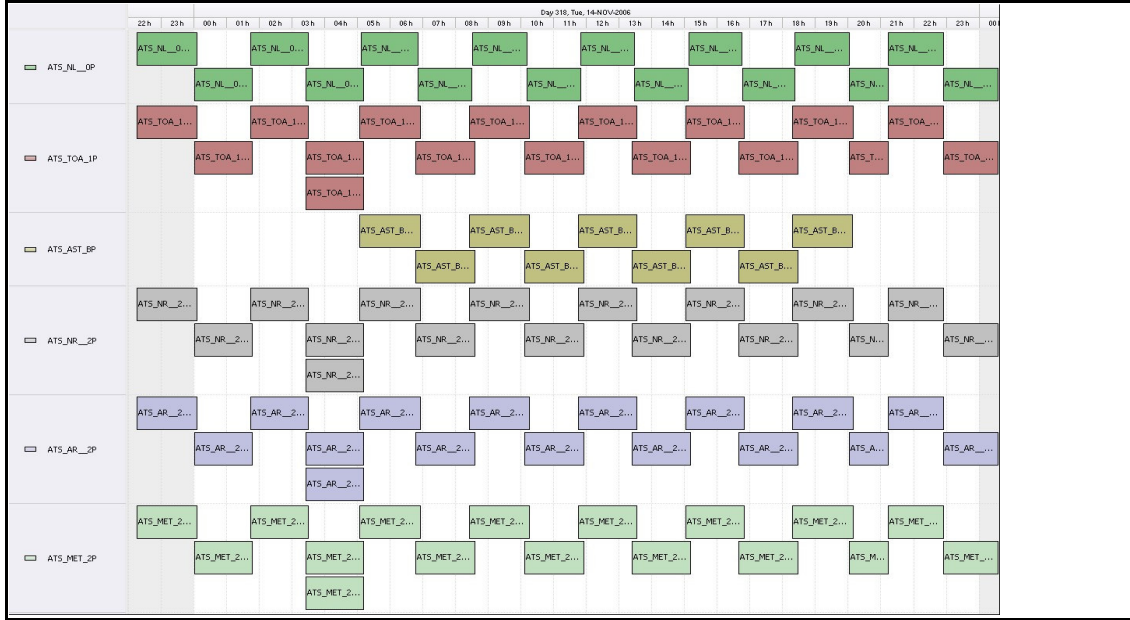

DPQC Daily Check of AATSR Data

14-Nov-06

DATA ACQUISITION DATE: 14-Nov-06
INSPECTION DATE: 15-Nov-06

--> Go to 'Product Generation' sheet to select date

Move Daily Maps

Previous Instrument Operational Events	
09-Nov-06	Nothing planned
10-Nov-06	Nothing planned
11-Nov-06	Nothing planned
12-Nov-06	Nothing planned
13-Nov-06	Nothing planned

Upcoming Instrument Operational Events	
14-Nov-06	Nothing planned
15-Nov-06	Nothing planned
16-Nov-06	Nothing planned
17-Nov-06	Nothing planned
18-Nov-06	Nothing planned

Daily Gantt Chart

Update

Comments: None

FLAGS

Meteo Products

Data acquisition date: 14-Nov-06 Inspection date: 15-Nov-06

Total # Products: 16
Server Availability: Nominal

Comments: None

Browse Products

Data acquisition date: 14-Nov-06 Inspection date: 15-Nov-06

Source: EDS

Comments: None

Instrument Health

Daily

List of all QA orbit summary files deposited on: 14-Nov-06

Daily status from the RAL EDS web-site on: 14-Nov-06

Current Instrument Status: Nominal
Envisat Platform Status: Nominal

Orbit #	Acquired	Comments
24594	13-Nov-06	High Jitter
24595	13-Nov-06	High Jitter
24596	13-Nov-06	High Jitter
24597	13-Nov-06	High Jitter
24598	13-Nov-06	High Jitter
24599	13-Nov-06	High Jitter
24600	13-Nov-06	High Jitter
24604	13-Nov-06	High Jitter
24605	14-Nov-06	High Jitter
24606	14-Nov-06	High Jitter
24607	14-Nov-06	High Jitter

FLAG
FLAG
FLAG
FLAG
FLAG
FLAG
FLAG
FLAG
FLAG
FLAG
FLAG

Weekly

Latest version of the weekly RAL report on: 14-Nov-06

Out of date by: 15 days

Report Date: 30-Oct-06
Anomalies: Jitter: Still above nominal for most orbits processed. Orbital average rates: ~130-150/orbit.