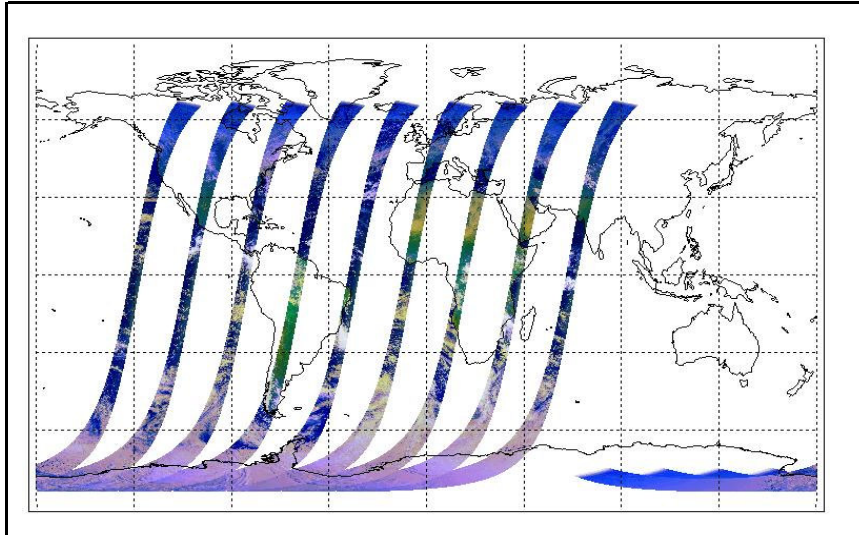

FLAG  
 FLAG  
 FLAG  
 FLAG  
 FLAG  
 FLAG  
 FLAG  
 FLAG  
 FLAG  
 FLAG  
 FLAG

Out of date by: 15 days

Report Date: 30-Oct-06  
 Anomalies: Jitter: Still above nominal for most orbits processed. Orbital average rates: ~130-150/orbit.

Browse Map

Map of browse products for: 14-Nov-06