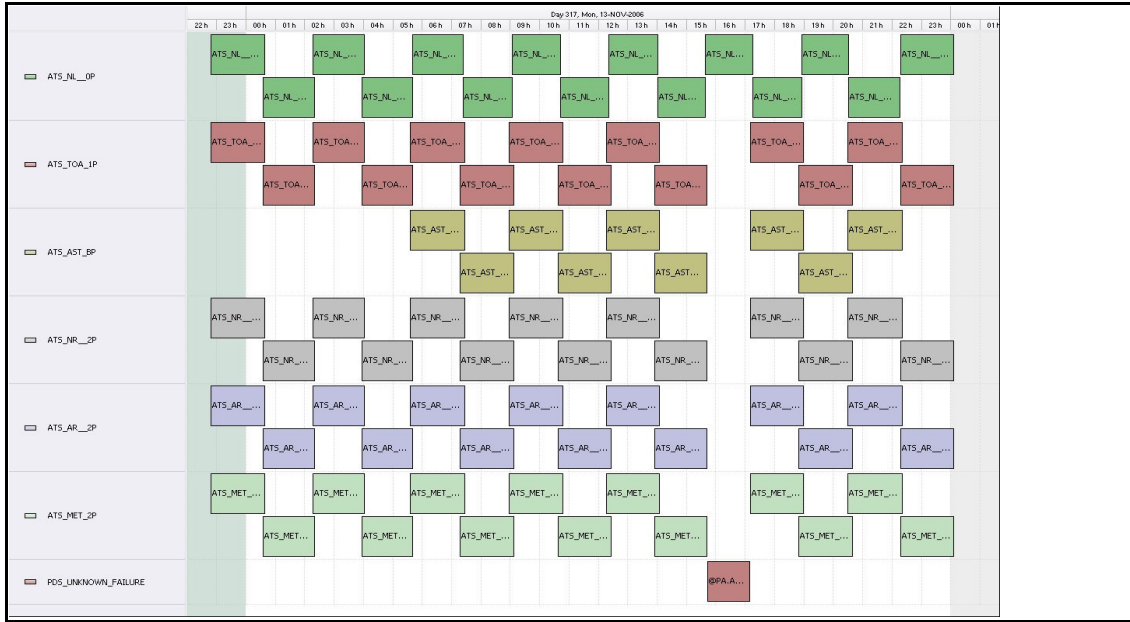

DPQC Daily Check of AATSR Data

13-Nov-06

DATA ACQUISITION DATE: 13-Nov-06
INSPECTION DATE: 14-Nov-06

--> Go to 'Product Generation' sheet to select date

Move Daily Maps

Previous Instrument Operational Events	
08-Nov-06	Nothing planned
09-Nov-06	Nothing planned
10-Nov-06	Nothing planned
11-Nov-06	Nothing planned
12-Nov-06	Nothing planned

Upcoming Instrument Operational Events	
13-Nov-06	Nothing planned
14-Nov-06	Nothing planned
15-Nov-06	Nothing planned
16-Nov-06	Nothing planned
17-Nov-06	Nothing planned

Daily Gantt Chart

Update

Comments
No ESRIN Browse products,
Missing L1 (#1) data unknown cause

FLAGS

FLAG

Meteo Products

Data acquisition date: 13-Nov-06 Inspection date: 14-Nov-06

Total # Products: 4
Server Availability: KIPUNA Unavailable

!!! <12 Orbit Files !!!

Comments
None

FLAG
FLAG

Browse Products

Data acquisition date: 13-Nov-06 Inspection date: 14-Nov-06

Source: EDS

Comments
None

Instrument Health

Daily

List of all QA orbit summary files deposited on: 13-Nov-06

Daily status from the RAL EDS web-site on: 13-Nov-06

Current Instrument Status: Nominal
Envisat Platform Status: Nominal

Orbit #	Acquired	Comments
24571	11-Nov-06	High Jitter
24572	11-Nov-06	High Jitter
24573	11-Nov-06	High Jitter
24574	11-Nov-06	High Jitter
24575	11-Nov-06	High Jitter
24576	11-Nov-06	High Jitter
24577	12-Nov-06	High Jitter
24578	12-Nov-06	High Jitter
24579	12-Nov-06	High Jitter
24580	12-Nov-06	High Jitter
24581	12-Nov-06	High Jitter

FLAG
FLAG
FLAG
FLAG
FLAG
FLAG
FLAG
FLAG
FLAG
FLAG

Weekly

Latest version of the weekly RAL report on: 13-Nov-06

Out of date by: 14 days

Report Date: 30-Oct-06
Anomalies: Jitter: Still above nominal for most orbits processed. Orbital average rates: ~130-150/orbit.