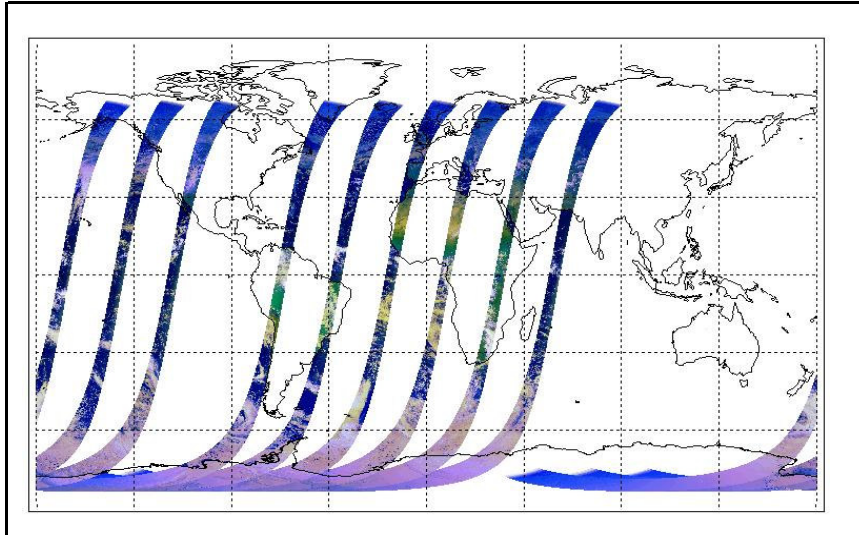

Browse Map

Map of browse products for: 13-Nov-06

Comments No ESRIN Browse products available

Meteo Map

Map of meteo products for: 13-Nov-06