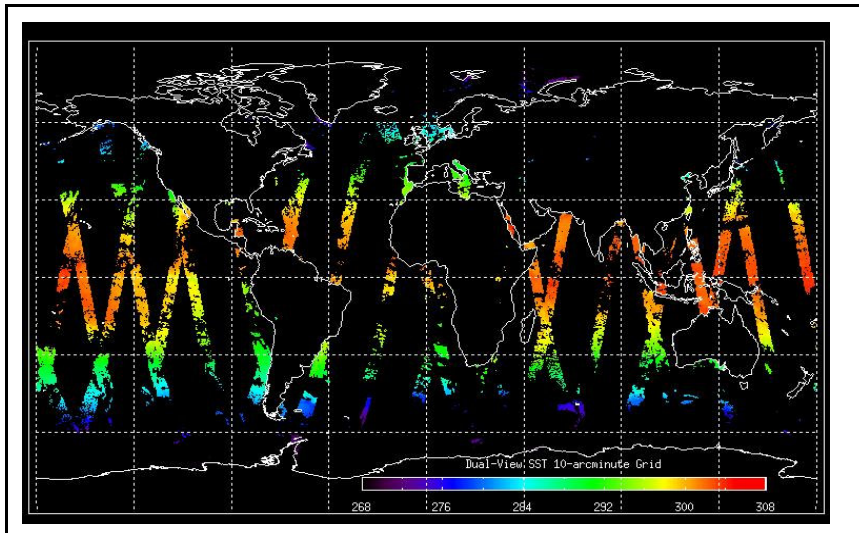

Comments Kiruna Meteo products not downloaded

NB: METEO products are downloaded early morning, while their existence on the server is checked late morning which may explain inconsistencies between the above METEO map and the number of stated products